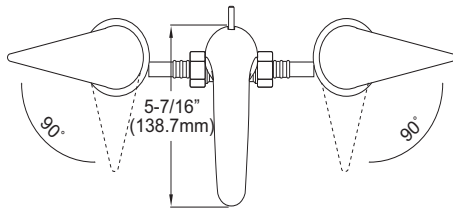

### FEATURES

---

- Durable brass construction
- Washerless ceramic disk valve cartridge
- Accommodates 8" -16" spread
- Metal pop-up waste assembly

### PRODUCT SPECIFICATION

---

The two-handle lavatory faucet shall have durable brass construction and a washerless ceramic disk valve cartridge. Product shall be for 8 to 16 inch installations. Shall also include pop-up drain. Product shall be TOTO Model TL660DD\_\_\_\_\_.

### SPECIFICATIONS

- Warranty: Lifetime Limited Warranty (Residential Use)  
One Year (Commercial Use)
- Material: Brass
- Shipping Weight: 12.8 lbs.
- Shipping Dimensions: 21-1/4" L x 14-1/4" W x 3-3/4" H
- Maximum Flow Rate: 2.2 gpm (8.3 lpm)