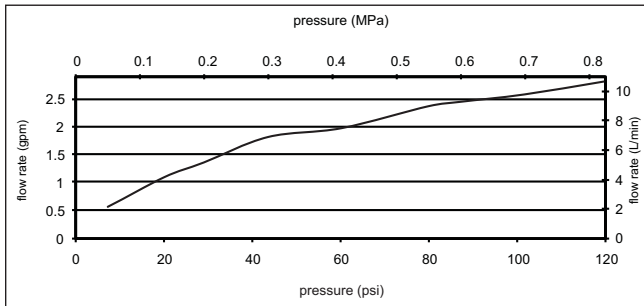

TL660DD

Ethos™ Design L Widespread Lavatory Faucet

SPECIFICATIONS

- Warranty: Lifetime Limited Warranty (Residential Use)
  One Year (Commercial Use)
- Material: Brass
- Shipping Weight: 12.8 lbs.
- Shipping Dimensions: 21-1/4" L x 14-1/4" W x 3-3/4" H
- Maximum Flow Rate: 2.2 gpm (8.3 lpm)

TOTO

These dimensions and specifications are subject to change without notice