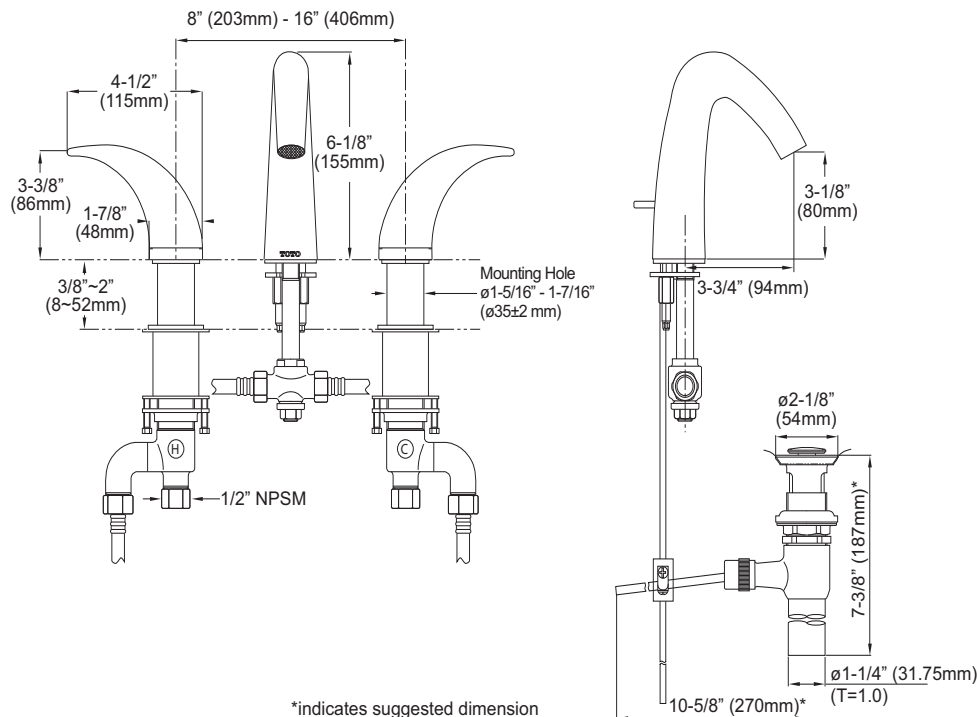

### FEATURES

---

- Durable brass construction
- Washerless ceramic disk valve cartridge
- Accommodates 8" -16" spread
- Metal pop-up waste assembly

### PRODUCT SPECIFICATION

---

The two-handle lavatory faucet shall have durable brass construction and a washerless ceramic disk valve cartridge. Product shall be for 8 to 16 inch installations. Shall also include pop-up drain. Product shall be TOTO Model TL660DD\_\_\_\_\_.

### SPECIFICATIONS

- Warranty: Lifetime Limited Warranty (Residential Use)  
One Year (Commercial Use)
- Material: Brass
- Shipping Weight: 12.8 lbs.
- Shipping Dimensions: 21-1/4" L x 14-1/4" W x 3-3/4" H
- Maximum Flow Rate: 2.2 gpm (8.3 lpm)