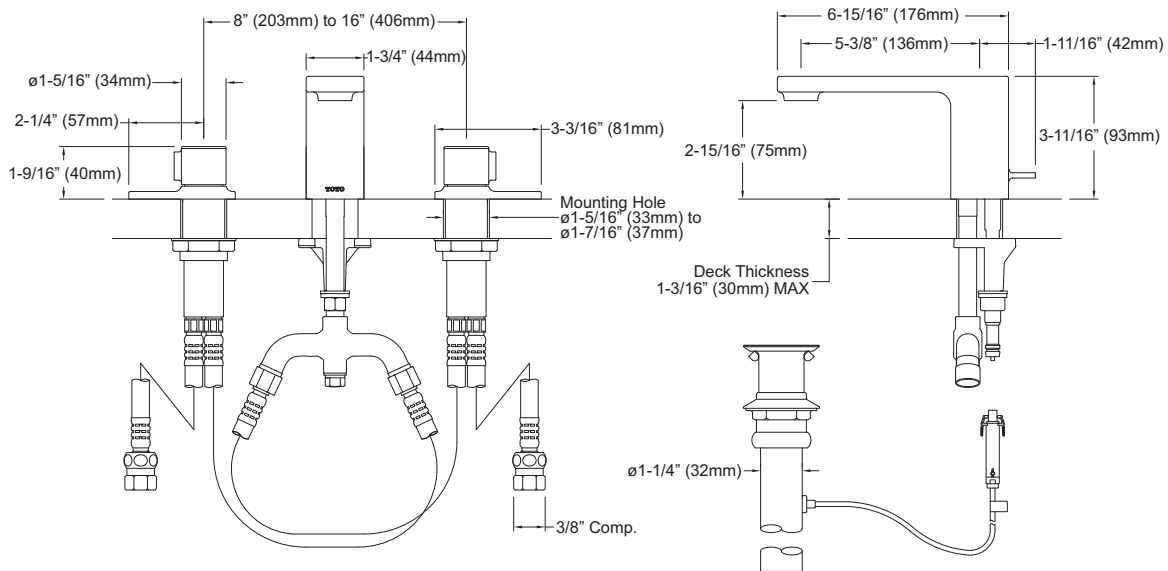

PRODUCT SPECIFICATION

The two-handle lavatory faucet shall have durable brass construction and ceramic disk valve cartridges. Product shall be for 8 to 16 inch installations. Shall also include pop-up drain. Product shall be TOTO Model TL170DD_____.

TL170DD

Kiwami® Renesse® Widespread Lavatory Faucet

SPECIFICATIONS

- Warranty Lifetime Limited Warranty (Residential Use)
One Year (Commercial Use)
- Material Brass
- Shipping Weight 12.7 lbs.
- Shipping Dimensions 20-1/2" L x 10" W x 3-1/2" H
- Maximum Flow Rate 2.2 gpm (8.3 lpm)