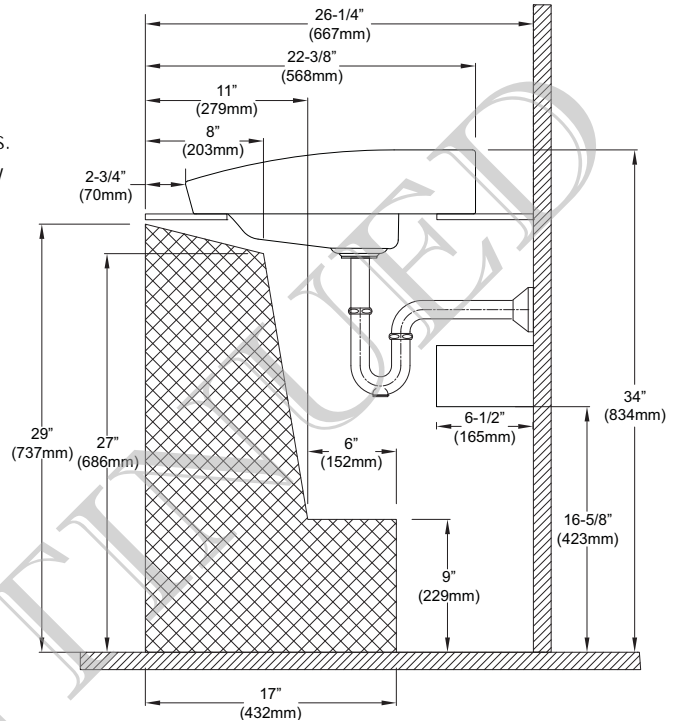

Neorest® Combination Lavatory/Faucet

FEATURES

- 29-1/2" x 19-5/8" Self-rimming lavatory with mounting set and template
- Luxurious basin includes grid drain with cover
- Includes sensor faucet and control
- SanaGloss® ceramic glaze - prevents debris and mold from sticking to ceramic surfaces, leading to fewer chemicals and less water in cleaning

PRODUCT SPECIFICATION

The combination lavatory and faucet shall have mounting set and template, SanaGloss ceramic glaze. Product shall be a luxurious basin that includes grid drain with cover. Product shall also include sensor faucet and control. Product shall be TOTO Model LFC991G_____.

LFC991G

Neorest® Combination Lavatory/Faucet

SPECIFICATIONS

- Waste 1-1/4" O.D.
- Size 29-1/2" W x 19-5/8" D
- Basin 27-1/2" W x 14-5/8" D
- Warranty Auto Faucet : 1 year limited warranty on all component parts.
Lavatory: 1 year limited warranty
- Power supply 120V-240V AC, 50-60 Hz
- Hot/Cold-water supply Min:15PSI (when flowing),
Max: 125PSI
- Water supply connection 1/2" NPSM
- Discharge Quantity 1.7 GPM (6.5 l/min)
- Water Saving Function Automatically turns OFF after 60 seconds of continuous use.
Automatically turns OFF after 50 seconds if the continual water supply switch is left ON.
- Hand Sensor within 10" (250mm)
- Body Sensor within 3' (900mm)
- Detection time ON feature: Immediate
OFF feature: 1 second delay
- Material Fireclay (Lavatory)
Cast Brass (Faucet)
- Shipping Weight 61 lbs.
- Shipping Dimensions 30-7/8" W x 22" D
x 9-3/4" H

INSTALLATION NOTES

TOTO®

These dimensions and specifications are subject to change without notice