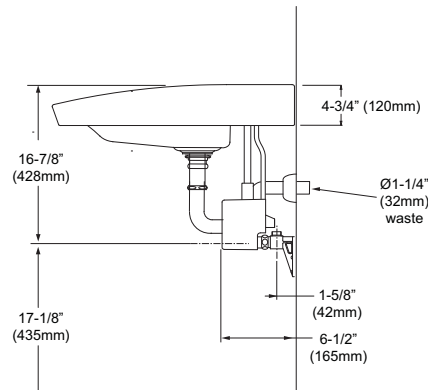

Neorest® Combination Lavatory/Faucet

FEATURES

- 29-1/2" x 19-5/8" Self-rimming lavatory with mounting set and template
- Luxurious basin includes grid drain with cover
- Includes sensor faucet and control
- SanaGloss® ceramic glaze - prevents debris and mold from sticking to ceramic surfaces, leading to fewer chemicals and less water in cleaning

PRODUCT SPECIFICATION

The combination lavatory and faucet shall have mounting set and template, SanaGloss ceramic glaze. Product shall be a luxurious basin that includes grid drain with cover. Product shall also include sensor faucet and control. Product shall be TOTO Model LFC991G_____.

LFC991G

Neorest® Combination Lavatory/Faucet

SPECIFICATIONS

- Waste 1-1/4" O.D.
- Size 29-1/2" W x 19-5/8" D
- Basin 27-1/2" W x 14-5/8" D
- Warranty Auto Faucet : 1 year limited warranty on all component parts.
Lavatory: 1 year limited warranty
- Power supply 120V-240V AC, 50-60 Hz
- Hot/Cold-water supply Min:15PSI (when flowing),
Max: 125PSI
- Water supply connection 1/2" NPSM
- Discharge Quantity 1.7 GPM (6.5 l/min)
- Water Saving Function Automatically turns OFF after 60 seconds of continuous use.
Automatically turns OFF after 50 seconds if the continual water supply switch is left ON.
- Hand Sensor within 10" (250mm)
- Body Sensor within 3' (900mm)
- Detection time ON feature: Immediate
OFF feature: 1 second delay
- Material Fireclay (Lavatory)
Cast Brass (Faucet)
- Shipping Weight 61 lbs.
- Shipping Dimensions 30-7/8" W x 22" D
x 9-3/4" H

INSTALLATION NOTES

TOTO®

These dimensions and specifications are subject to change without notice