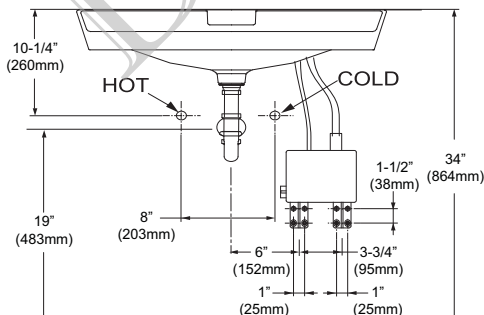

Neorest® Combination Lavatory/Faucet

FEATURES

- 29-1/2" x 19-5/8" Self-rimming lavatory with mounting set and template
- Luxurious basin includes grid drain with cover
- Includes sensor faucet and control
- SanaGloss® ceramic glaze - prevents debris and mold from sticking to ceramic surfaces, leading to fewer chemicals and less water in cleaning

PRODUCT SPECIFICATION

The combination lavatory and faucet shall have mounting set and template, SanaGloss ceramic glaze. Product shall be a luxurious basin that includes grid drain with cover. Product shall also include sensor faucet and control. Product shall be TOTO Model LFC991G_____.

LFC991G

Neorest® Combination Lavatory/Faucet

SPECIFICATIONS

- Waste 1-1/4" O.D.
- Size 29-1/2" W x 19-5/8" D
- Basin 27-1/2" W x 14-5/8" D
- Warranty Auto Faucet : 1 year limited warranty on all component parts.
Lavatory: 1 year limited warranty
- Power supply 120V-240V AC, 50-60 Hz
- Hot/Cold-water supply Min:15PSI (when flowing),
Max: 125PSI
- Water supply connection 1/2" NPSM
- Discharge Quantity 1.7 GPM (6.5 l/min)
- Water Saving Function Automatically turns OFF after 60 seconds of continuous use.
Automatically turns OFF after 50 seconds if the continual water supply switch is left ON.
- Hand Sensor within 10" (250mm)
- Body Sensor within 3' (900mm)
- Detection time ON feature: Immediate
OFF feature: 1 second delay
- Material Fireclay (Lavatory)
Cast Brass (Faucet)
- Shipping Weight 61 lbs.
- Shipping Dimensions 30-7/8" W x 22" D
x 9-3/4" H

INSTALLATION NOTES

TOTO®

These dimensions and specifications are subject to change without notice