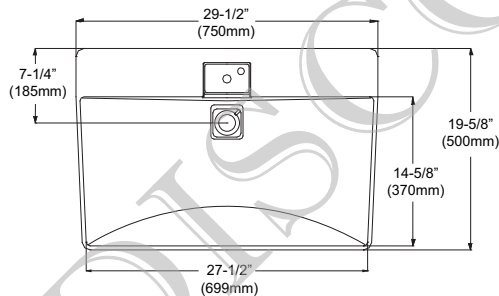

Neorest® Combination Lavatory/Faucet

FEATURES

- 29-1/2" x 19-5/8" Self-rimming lavatory with mounting set and template
- Luxurious basin includes grid drain with cover
- Includes sensor faucet and control
- SanaGloss® ceramic glaze - prevents debris and mold from sticking to ceramic surfaces, leading to fewer chemicals and less water in cleaning

PRODUCT SPECIFICATION

The combination lavatory and faucet shall have mounting set and template, SanaGloss ceramic glaze. Product shall be a luxurious basin that includes grid drain with cover. Product shall also include sensor faucet and control. Product shall be TOTO Model LFC991G_____.

LFC991G

Neorest® Combination Lavatory/Faucet

SPECIFICATIONS

- Waste 1-1/4" O.D.
- Size 29-1/2" W x 19-5/8" D
- Basin 27-1/2" W x 14-5/8" D
- Warranty Auto Faucet : 1 year limited warranty on all component parts.
Lavatory: 1 year limited warranty
- Power supply 120V-240V AC, 50-60 Hz
- Hot/Cold-water supply Min:15PSI (when flowing),
Max: 125PSI
- Water supply connection 1/2" NPSM
- Discharge Quantity 1.7 GPM (6.5 l/min)
- Water Saving Function Automatically turns OFF after 60 seconds of continuous use.
Automatically turns OFF after 50 seconds if the continual water supply switch is left ON.
- Hand Sensor within 10" (250mm)
- Body Sensor within 3' (900mm)
- Detection time ON feature: Immediate
OFF feature: 1 second delay
- Material Fireclay (Lavatory)
Cast Brass (Faucet)
- Shipping Weight 61 lbs.
- Shipping Dimensions 30-7/8" W x 22" D
x 9-3/4" H

INSTALLATION NOTES

TOTO®

These dimensions and specifications are subject to change without notice