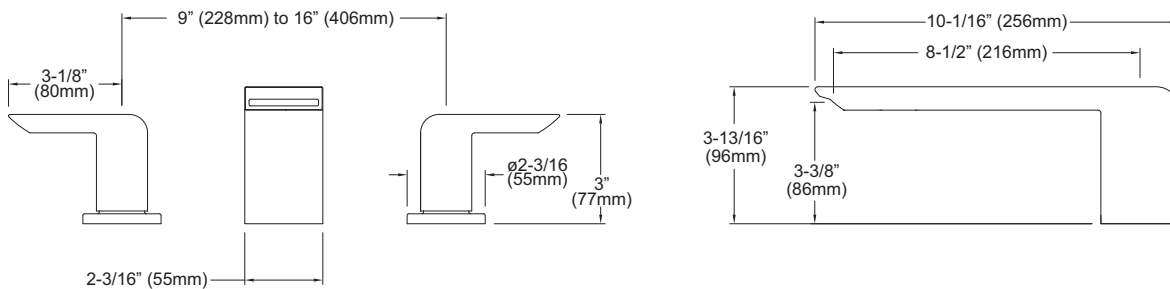

TB960DD

Soirée® 3 Hole Deck Bath Trim

SPECIFICATIONS

- Warranty Lifetime Limited Warranty (Residential Use)
One Year (Commercial Use)
- Material Brass
- Shipping Weight 12.0 lbs.
- Shipping Dimensions 20-1/2" L x 9-3/4" W x 3-1/2" H

INSTALLATION NOTES

VALVE REQUIRED:
Soirée® 3 hole deck bath valve, model TB6T sold separately.

IMPORTANT NOTE: This valve/trim can only be installed in a built-up deck. It cannot be installed on pre-finished deck or on tub rim.

TOTO®

These dimensions and specifications are subject to change without notice