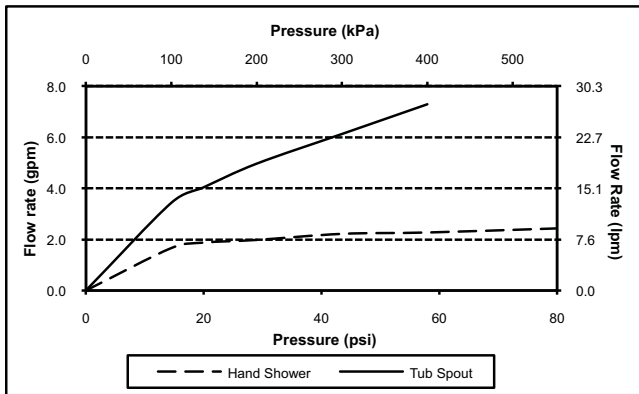

TB970S

Guinevere® 5 Hole Deck Bath Trim with Handsh

SPECIFICATIONS

- Warranty: Lifetime Limited Warranty (Residential Use)
  One Year (Oil Rubbed Bronze)
  One Year (Commercial Use)
- Material: Brass
- Shipping Weight: 13.3 lbs.
- Shipping Dimensions: 22" L x 14-1/2" W x 11-3/4" H

INSTALLATION NOTES

VALVE REQUIRED:
Guinevere® 5 hole deck bath valve with cross handles, model TB7F, sold separately.

IMPORTANT NOTE: This valve/trim can only be installed in a built-up deck. It cannot be installed on pre-finished deck or on tub rim.

TOTO®

These dimensions and specifications are subject to change without notice