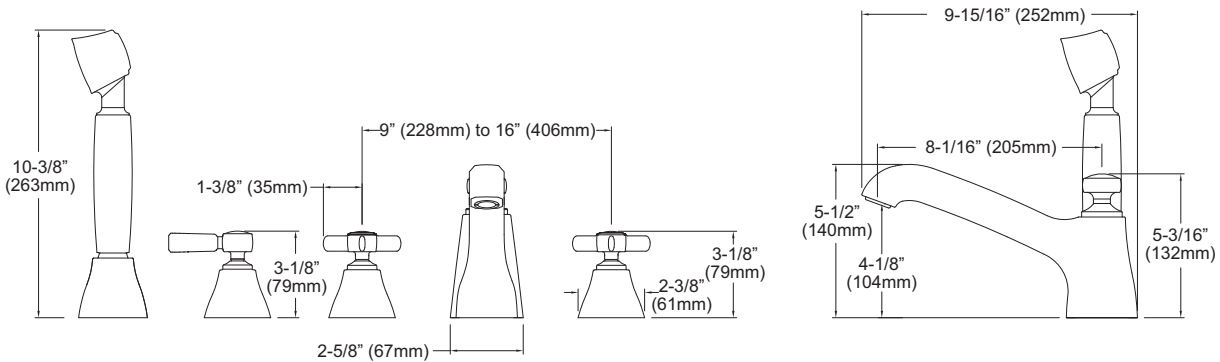

TB970S

Guinevere® 5 Hole Deck Bath Trim with Handsh

SPECIFICATIONS

- Warranty: Lifetime Limited Warranty (Residential Use)
  One Year (Oil Rubbed Bronze)
  One Year (Commercial Use)
- Material: Brass
- Shipping Weight: 13.3 lbs.
- Shipping Dimensions: 22" L x 14-1/2" W x 11-3/4" H

INSTALLATION NOTES

VALVE REQUIRED:
Guinevere® 5 hole deck bath valve with cross handles, model TB7F, sold separately.

IMPORTANT NOTE: This valve/trim can only be installed in a built-up deck. It cannot be installed on pre-finished deck or on tub rim.

TOTO®

These dimensions and specifications are subject to change without notice