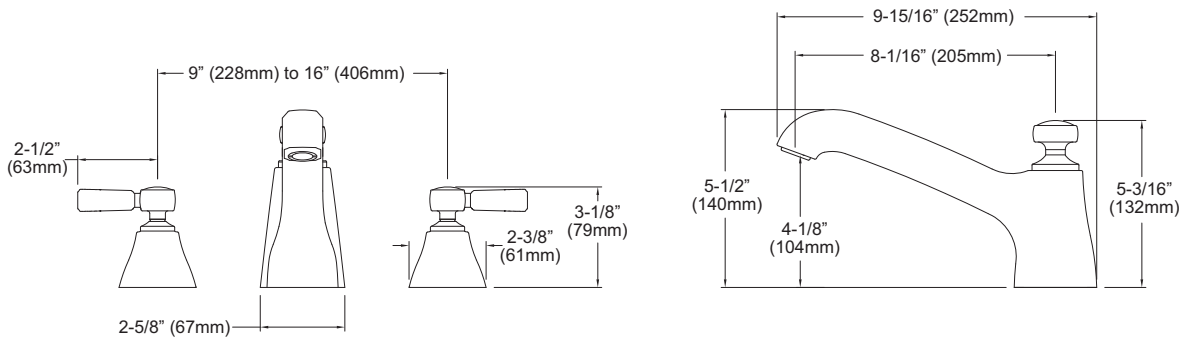

Guinevere® 3 Hole Deck Bath Trim with Lever Handles

FEATURES

- Durable brass construction
- Accommodates 8" -16" spread
- Metal pop-up waste assembly
- For use with the TB7TR 3 hole deck bath valve with lever handles

PRODUCT SPECIFICATION

Two-handle deck-mounted tub filler shall feature durable brass construction. Shall also feature washerless ceramic disk valve cartridge for drip-free performance. Fitting shall be TOTO Model TB970DD1_____.

TB970DD1

Guinevere® 3 Hole Deck Bath Trim with Lever Handles

SPECIFICATIONS

- Warranty: Lifetime Limited Warranty (Residential Use)
One Year (Commercial Use)
- Material: Brass
- Shipping Weight: 12.0 lbs.
- Shipping Dimensions: 20-1/2" L x 9-3/4" W x 3-1/2" H

INSTALLATION NOTES

VALVE REQUIRED:
Guinevere® 3 hole deck bath valve with lever handles, model TB7TR, sold separately.

IMPORTANT NOTE: This valve/trim can only be installed in a built-up deck. It cannot be installed on pre-finished deck or on tub rim.