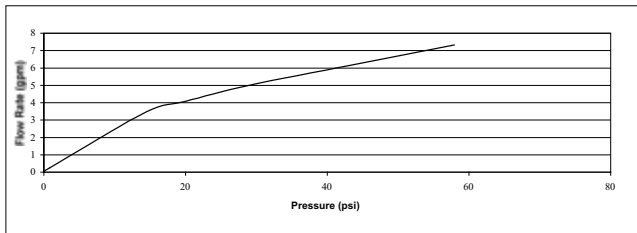

TB970DD1

Guinevere® 3 Hole Deck Bath Trim with Lever Handles

SPECIFICATIONS

- Warranty: Lifetime Limited Warranty (Residential Use)
  One Year (Commercial Use)
- Material: Brass
- Shipping Weight: 12.0 lbs.
- Shipping Dimensions: 20-1/2" L x 9-3/4" W x 3-1/2" H

INSTALLATION NOTES

VALVE REQUIRED:
Guinevere® 3 hole deck bath valve with lever handles, model TB7TR, sold separately.

IMPORTANT NOTE: This valve/trim can only be installed in a built-up deck. It cannot be installed on pre-finished deck or on tub rim.

TOTO®

These dimensions and specifications are subject to change without notice