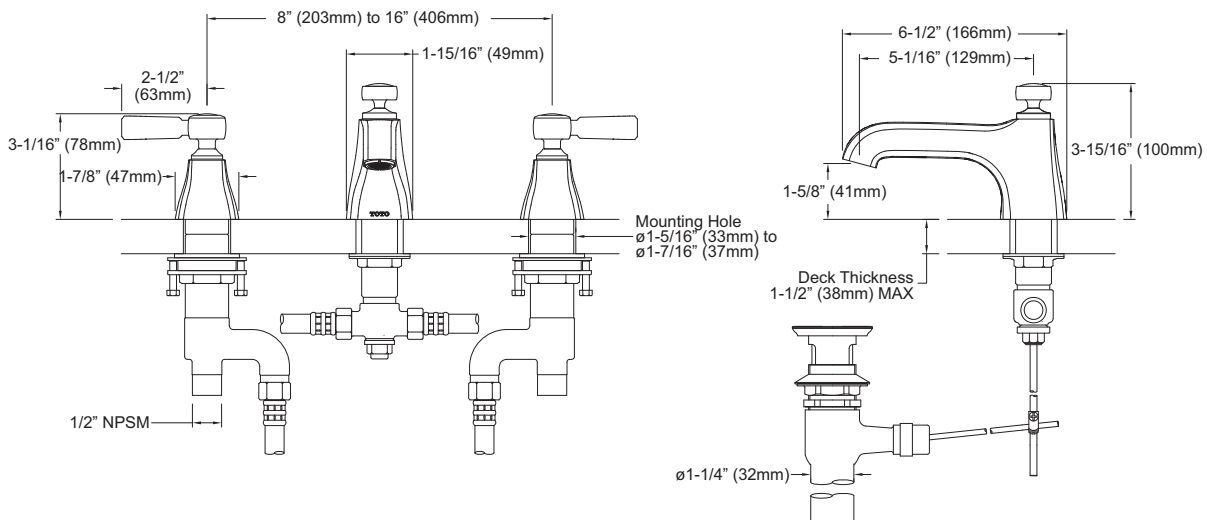

PRODUCT SPECIFICATION

The two-handle lavatory faucet shall have durable brass construction and a washerless ceramic disk valve cartridge. Product shall be for 8 to 16 inch installations. Shall also include pop-up drain. Product shall be TOTO Model TL970DD1_____.

TL970DD1

Guinevere® Widespread Lavatory Faucet with Lever Handles

SPECIFICATIONS

- Warranty Lifetime Limited Warranty (Residential Use)
One Year (Commercial Use)
- Material Brass
- Shipping Dimensions 20-1/2" L x 9-3/4" W x 3-1/2" H
- Shipping Weight 8.5 lbs.
- Maximum Flow Rate 2.2 gpm (8.31 lpm)