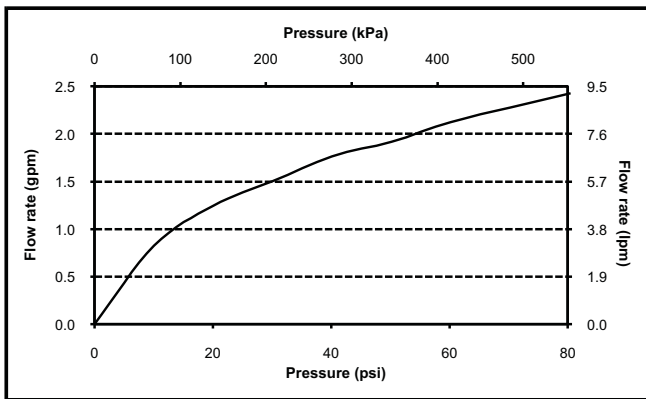

PRODUCT SPECIFICATION

The two-handle lavatory faucet shall have durable brass construction and a washerless ceramic disk valve cartridge. Product shall be for 8 to 16 inch installations. Shall also include pop-up drain. Product shall be TOTO Model TL970DD1_____.

TL970DD1

Guinevere® Widespread Lavatory Faucet with Lever Handles

SPECIFICATIONS

- Warranty Lifetime Limited Warranty (Residential Use)
One Year (Commercial Use)
- Material Brass
- Shipping Dimensions 20-1/2" L x 9-3/4" W x 3-1/2" H
- Shipping Weight 8.5 lbs.
- Maximum Flow Rate 2.2 gpm (8.31 lpm)