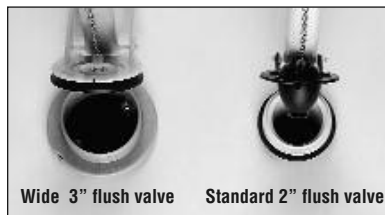

- Low profile, sleek one piece toilet
- Power Gravity system
- Wide, 2 1/8" computer designed trapway
- Large water surface

Low profile one piece toilet with 12" rough-in. Low consumption (6 Lpf/1.6 Gpf) siphon jet flushing action.

Tank cover, fittings, polished chrome trip lever, mounting covers and SoftClose seat included.

■ **MS866114**  
Elongated with SoftClose Seat.  
12" rough-in.

*Trip Lever:*

*Standard #CP Chrome Plated*

*Optional See price book for additional finishes*

MS866114 - Bristol Toilet with SoftClose Seat

**Power Gravity:** A powerful and quiet flush, every time.

**Complete with SoftClose seat,** or upgrade to a Zoë washlet or Warmlet.

**Fast Flush:** New, wider 3" flush valve is 125% larger than conventional 2" flush valves.