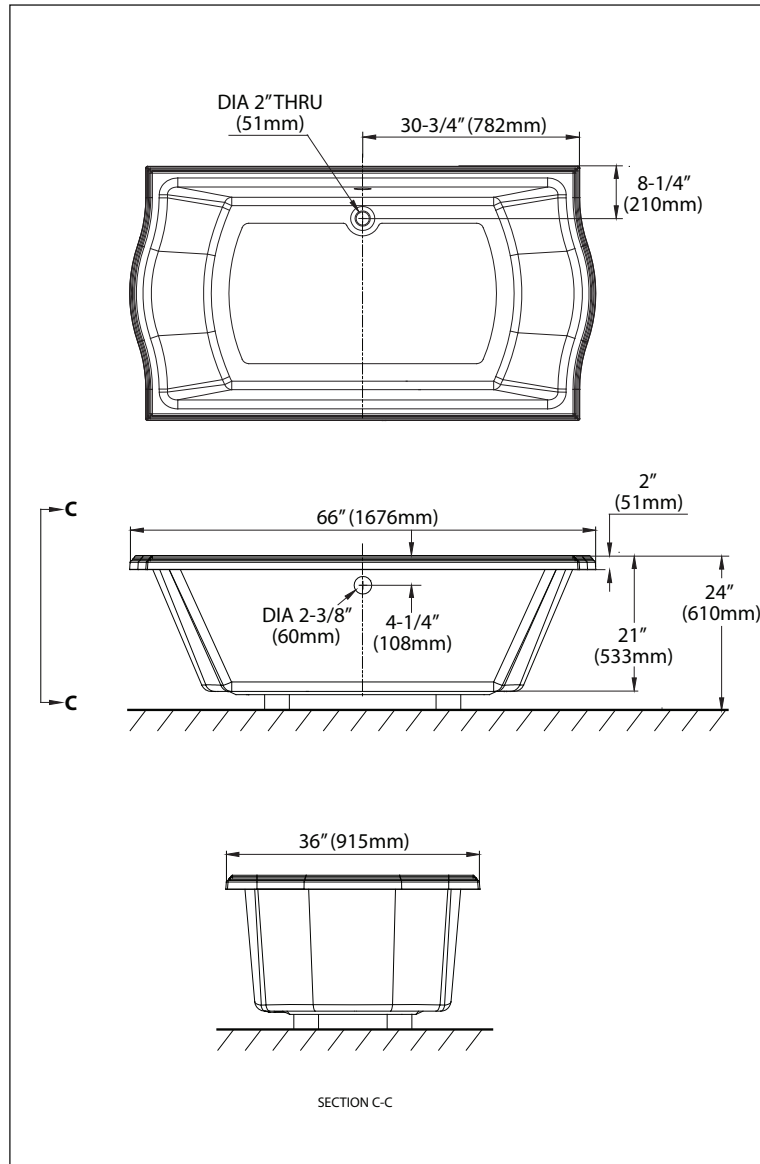

TOTO®

ABY789N Clayton® 66" x 36" Soaker Bathtub

ABY789N - Clayton® 66" x 36" Soaker Bathtub

- 66" x 36" x 24-3/8"
- Luxuriously deep Bathing Well
- Cast-acrylic construction provides years of durability
- Slip-resistant surface
- Solid Brass Grab Bar with optional finishes

■ SPECIFICATIONS

Size: 66"L x 36"W
 Depth: 21"
 Warranty: 5 Year Limited Warranty on Acrylic Tub
 1 Year Limited Warranty on Components and Parts
 Material: Lucite Cast Acrylic

Shipping Weight:
ABY789N
 80 lbs.

Shipping Dimensions:
ABY789N
 67-1/4"L x 38-1/4"W
 x 26"H

Gallons: **ABY789N**
 85 to overflow

ABY789N - Clayton® 66" x 36" Soaker Bathtub

Fixture meets ANSI/ASME standard Z124.1 and C-UPC requirements.

These dimensions and specifications are subject to change without notice.