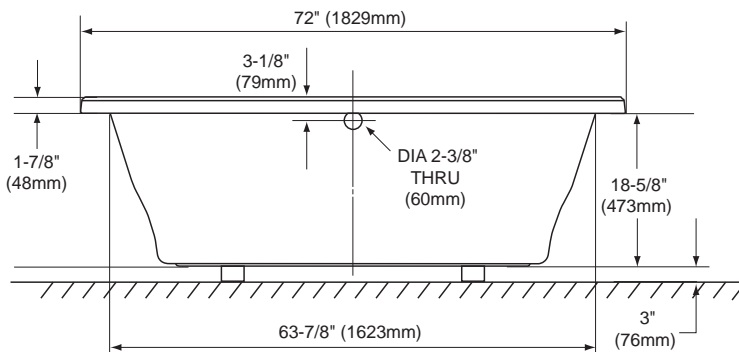

Carrollton® 6' Soaker Bathtub

FEATURES

- 72" x 42" x 23-1/2"
- Luxuriously deep bathing well
- Cast-acrylic construction provides high durability
- Slip-resistant surface
- Optional solid brass grab bar with various finishes

ABY774N

Carrollton® 6' Soaker Bathtub

SPECIFICATIONS

- Size 72" L x 42" W
- Depth 20"
- Warranty 1 Year Limited Warranty on acrylic tub
1 Year Limited Warranty on components and parts
- Material Cast Acrylic
- Shipping Weight 140 lbs.
- Shipping Dimensions 74" L x 44" W x 27" H
- Gallons 130 to overflow

INSTALLATION NOTES

Floor support under bath must provide a minimum of 75 lbs/square foot (366 kg/square meter) loading.

TOTO®

These dimensions and specifications are subject to change without notice

Ph: (888) 295-8134 | Fax: (800) 699-4889 | www.totousa.com