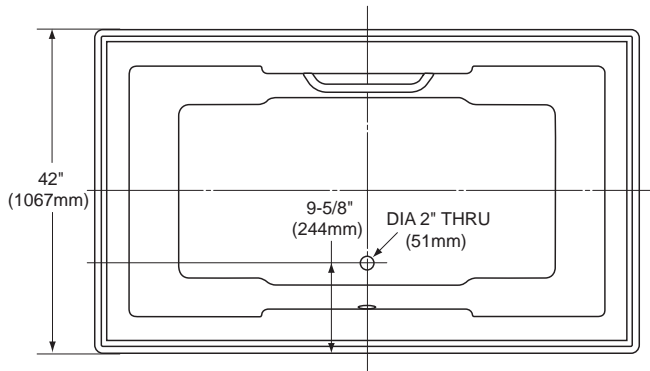

Carrollton® 6' Soaker Bathtub

FEATURES

- 72" x 42" x 23-1/2"
- Luxuriously deep bathing well
- Cast-acrylic construction provides high durability
- Slip-resistant surface
- Optional solid brass grab bar with various finishes

ABY774N

Carrollton® 6' Soaker Bathtub

SPECIFICATIONS

- Size 72" L x 42" W
- Depth 20"
- Warranty 1 Year Limited Warranty on acrylic tub
1 Year Limited Warranty on components and parts
- Material Cast Acrylic
- Shipping Weight 140 lbs.
- Shipping Dimensions 74" L x 44" W x 27" H
- Gallons 130 to overflow

INSTALLATION NOTES

Floor support under bath must provide a minimum of 75 lbs/square foot (366 kg/square meter) loading.

TOTO®

These dimensions and specifications are subject to change without notice

Ph: (888) 295-8134 | Fax: (800) 699-4889 | www.totousa.com