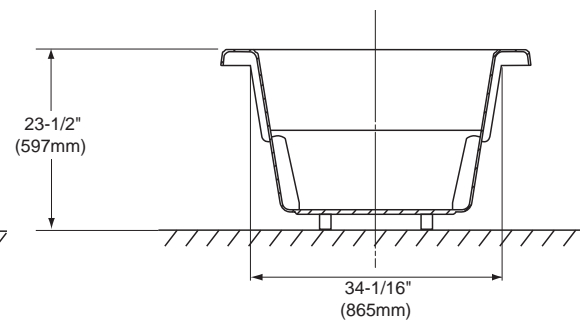

Carrollton® 6' Soaker Bathtub

FEATURES

- 72" x 42" x 23-1/2"
- Luxuriously deep bathing well
- Cast-acrylic construction provides high durability
- Slip-resistant surface
- Optional solid brass grab bar with various finishes

ABY774N

Carrollton® 6' Soaker Bathtub

SPECIFICATIONS

- Size 72" L x 42" W
- Depth 20"
- Warranty 1 Year Limited Warranty on acrylic tub
1 Year Limited Warranty on components and parts
- Material Cast Acrylic
- Shipping Weight 140 lbs.
- Shipping Dimensions 74" L x 44" W x 27" H
- Gallons 130 to overflow

INSTALLATION NOTES

Floor support under bath must provide a minimum of 75 lbs/square foot (366 kg/square meter) loading.

TOTO®

These dimensions and specifications are subject to change without notice

Ph: (888) 295-8134 | Fax: (800) 699-4889 | www.totousa.com