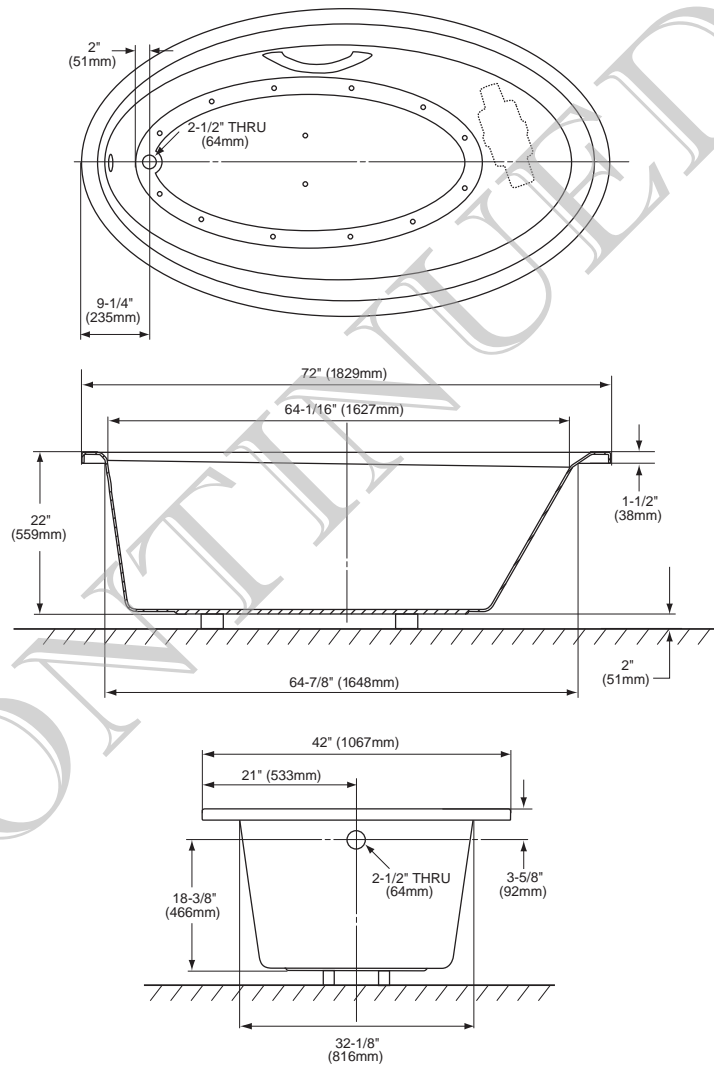

ABA914L/ABA914R

6' Air Bathtub

■ STYLE

Designed to match our line of residential bathroom products, TOTO's® tubs complete any bathroom suite. Cast acrylic construction provides the ultimate in strength and durability, while a slip-resistant surface enhances safety in the bath.

■ SPECIFICATIONS

Size: 72"L x 42"W

Depth: 23"

Warranty: 5 Year Limited Warranty on Acrylic Tub
1 Year Limited Warranty on Components and Parts

Material: Cast Acrylic

Electrical Requirements:
15 AMP; 120V w/GFI

Shipping Weight:
ABA914L/ABA914R
140 lbs.

Shipping Dimensions:
ABA914L/ABA914R
76"L x 45"W
x 24"H

Gallons: **ABA914L/ABA914R**
85 to overflow
50 min. operational
capacity

ABA914L Left keypad/right blower

ABA914R Right keypad/left blower

ABA914R - 6' Air Bathtub

Fixture meets ANSI/ASME standard
Z124.1, IAPMO/UPC, and CSA
requirements.

These dimensions and specifications are
subject to change without notice.

Use TOTO® cut template to assure rough
in dimensions.

TOTO®

TOTO® U.S.A., INC. • 1155 Southern Road, Morrow, GA 30260
Tel. (888) 295-8134 • Fax. (770) 282-8701 • www.totousa.com

Printed in U.S.A. © TOTO® LTD. 9/04 #D50250

Printed on recycled paper

REV 01/08