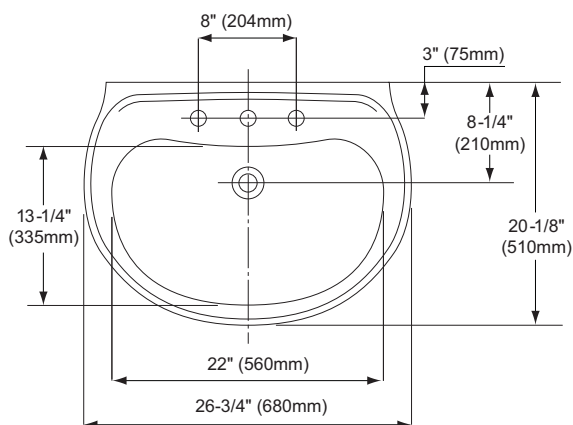

Carlyle® Pedestal Lavatory

FEATURES

- 26-3/4" x 20-1/8"
- SanaGloss® ceramic glaze - prevents debris and mold from sticking to ceramic surfaces, leading to fewer chemicals and less water in cleaning (not avail on Ebony #51.)
- Contemporary styling
- 34" Universal Height for maximum comfort
- Rear overflow
- Vitreous china pedestal and lavatory combination complete with mounting hardware

PRODUCT SPECIFICATION

The lavatory shall be 26-3/4" width and 20-1/8" depth. The basin shall be 22" by 13-1/4". The lavatory shall be made of vitreous china and be 34" universal height with rear overflow. The LPT890G lavatory shall have SanaGloss glazing. Lavatory shall be TOTO Model LPT890_____.

LPT890(G)

Carlyle® Pedestal Lavatory

SPECIFICATIONS

- Waste 1-1/4" O.D.
- Size 26-3/4" W x 20-1/8" D
- Basin 22" x 13-1/4"
- Height: Floor to Rim 34"
- Warranty One Year Limited Warranty
- Material Vitreous china
- Shipping Weight LT890(G)/LT890.4(G)/LT890.8(G)
40 lbs.

PT890
21 lbs.

- Shipping Dimensions LT890(G)/LT890.4(G)/LT890.8(G)
22" L x 28-3/4" W x 11-1/4" H

PT890
28-3/4" L x 6-3/4" W x
8-1/4" H

INSTALLATION NOTES

Requires PT890 pedestal for support. Use proper back support to mount product.