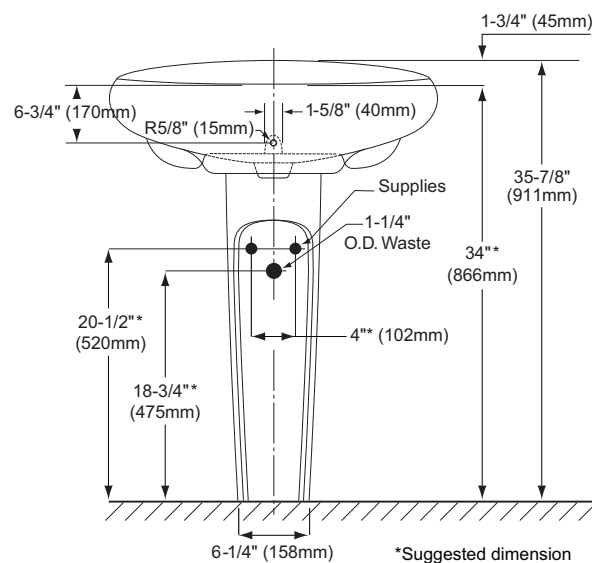

Carlyle® Pedestal Lavatory

FEATURES

- 26-3/4" x 20-1/8"
- SanaGloss® ceramic glaze - prevents debris and mold from sticking to ceramic surfaces, leading to fewer chemicals and less water in cleaning (not avail on Ebony #51.)
- Contemporary styling
- 34" Universal Height for maximum comfort
- Rear overflow
- Vitreous china pedestal and lavatory combination complete with mounting hardware

PRODUCT SPECIFICATION

The lavatory shall be 26-3/4" width and 20-1/8" depth. The basin shall be 22" by 13-1/4". The lavatory shall be made of vitreous china and be 34" universal height with rear overflow. The LPT890G lavatory shall have SanaGloss glazing. Lavatory shall be TOTO Model LPT890_____.

LPT890(G)

Carlyle® Pedestal Lavatory

SPECIFICATIONS

- Waste 1-1/4" O.D.
- Size 26-3/4" W x 20-1/8" D
- Basin 22" x 13-1/4"
- Height: Floor to Rim 34"
- Warranty One Year Limited Warranty
- Material Vitreous china
- Shipping Weight LT890(G)/LT890.4(G)/LT890.8(G)
40 lbs.

PT890
21 lbs.

- Shipping Dimensions LT890(G)/LT890.4(G)/LT890.8(G)
22" L x 28-3/4" W x 11-1/4" H

PT890
28-3/4" L x 6-3/4" W x
8-1/4" H

INSTALLATION NOTES

Requires PT890 pedestal for support. Use proper back support to mount product.