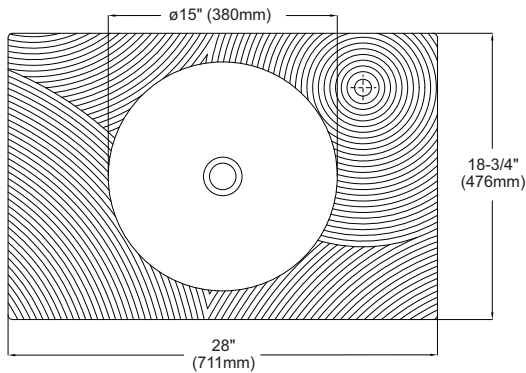

LT987G

Ryohan® Self-Rimming Lavatory

SPECIFICATIONS

- Waste 1-1/4" O.D.
- Size 28" W x 18-3/4" D
- Basin 15" Dia.
- Warranty One Year Limited Warranty
- Material Vitreous china
- Overflow None
- Shipping Weight 32 lbs.
- Shipping Dimensions 28-7/8" W x 19-3/8" D x 9-1/16" H

INSTALLATION NOTES