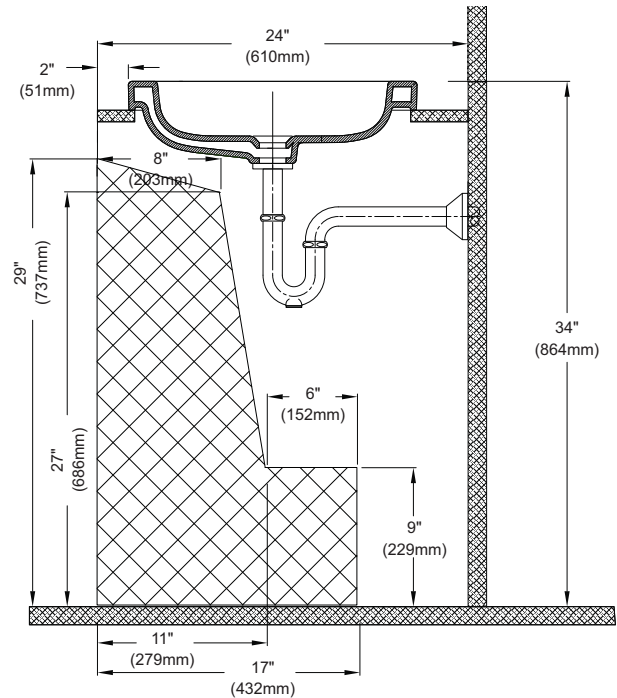

Ryohan® Self-Rimming Lavatory

FEATURES

- 28" x 18-3/4"
- SanaGloss® ceramic glaze - prevents debris and mold from sticking to ceramic surfaces, leading to fewer chemicals and less water in cleaning
- Complete with installation template
- Without overflow

PRODUCT SPECIFICATION

The self-rimming lavatory shall be made of vitreous china. Lavatory shall be 28" in length and 18-3/4" in width. Lavatory shall be ADA compliant. Lavatory shall have SanaGloss ceramic glaze. Product shall be without overflow and lavatory shall include mounting assembly. Lavatory shall be TOTO Model LT987G_____.

LT987G

Ryohan® Self-Rimming Lavatory

SPECIFICATIONS

- Waste 1-1/4" O.D.
- Size 28" W x 18-3/4" D
- Basin 15" Dia.
- Warranty One Year Limited Warranty
- Material Vitreous china
- Overflow None
- Shipping Weight 32 lbs.
- Shipping Dimensions 28-7/8" W x 19-3/8" D x 9-1/16" H

INSTALLATION NOTES

ADA Compliance Check

TOTO®

These dimensions and specifications are subject to change without notice