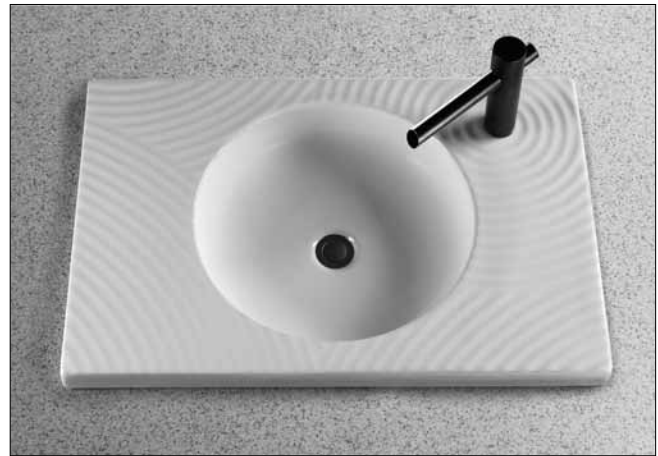

Ryohan® Self-Rimming Lavatory

FEATURES

- 28" x 18-3/4"
- SanaGloss® ceramic glaze - prevents debris and mold from sticking to ceramic surfaces, leading to fewer chemicals and less water in cleaning
- Complete with installation template
- Without overflow

COLORS/FINISHES

- #01 Cotton
- #12 Sedona Beige

SanaGloss

CODES/STANDARDS

- Meets and exceeds ASME A112.19.2/CSA B45.1
- Certifications: IAPMO(cUPC), State of Massachusetts, City of Los Angeles, and others
- Meets ADA guidelines and ANSI A117.1 requirements when countertop is installed 864mm (34") from finished floor and lavatory is installed 205mm (8-1/8") minimum from front edge.

PRODUCT SPECIFICATION

The self-rimming lavatory shall be made of vitreous china. Lavatory shall be 28" in length and 18-3/4" in width. Lavatory shall be ADA compliant. Lavatory shall have SanaGloss ceramic glaze. Product shall be without overflow and lavatory shall include mounting assembly. Lavatory shall be TOTO Model LT987G_____.