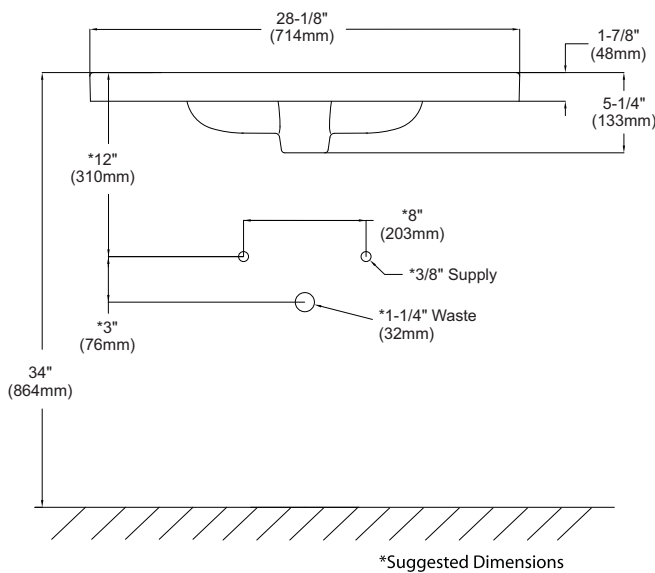

LT987G

Ryohan® Self-Rimming Lavatory

SPECIFICATIONS

- Waste 1-1/4" O.D.
- Size 28" W x 18-3/4" D
- Basin 15" Dia.
- Warranty One Year Limited Warranty
- Material Vitreous china
- Overflow None
- Shipping Weight 32 lbs.
- Shipping Dimensions 28-7/8" W x 19-3/8" D x 9-1/16" H

INSTALLATION NOTES