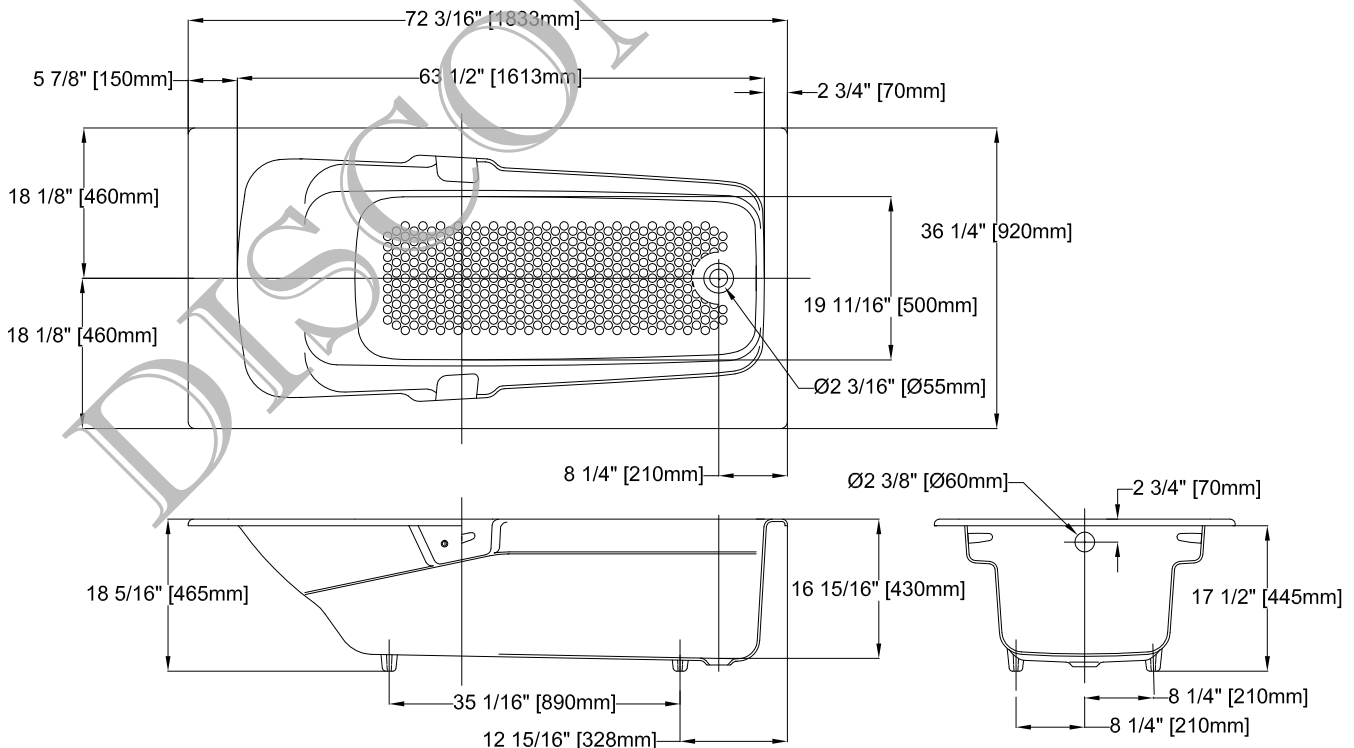

FBY1800P

Enameled Cast Iron Bathtub

SPECIFICATIONS

- Size 72-3/16" L x 36-1/4" W
- Depth 18-5/16"
- Warranty Lifetime Limited Warranty
- Material Enameled Cast Iron
- Shipping Weight 441 lbs.
- Shipping Dimensions 76-15/16" L x 40-3/8" W x 23-5/8" H

INSTALLATION NOTES

A frame cutout guide is available for drop-in installation. A template is available for under mount installation.

TOTO®

These dimensions and specifications are subject to change without notice