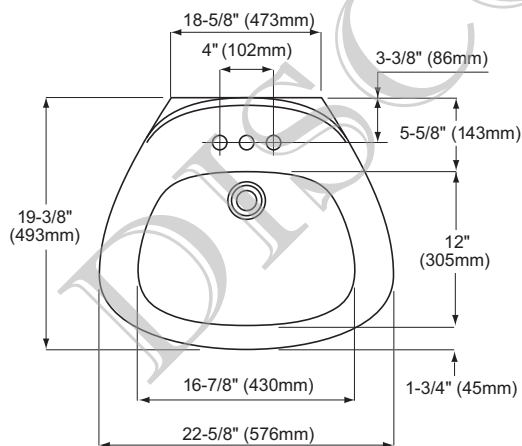

PRODUCT SPECIFICATION

The lavatory shall be 22-5/8" by 19-3/8". The basin shall be 16-7/8" by 12". The lavatory shall be made of vitreous china and have rear overflow. The LPT243G lavatory shall have SanaGloss glazing. Lavatory shall be TOTO Model LPT243_____.

LPT243(G)

Ultimate® Pedestal Lavatory

SPECIFICATIONS

- Waste 1-1/4" O.D.
- Size 22-5/8" x 19-3/8"
- Basin 16-7/8" x 12"
- Height: Floor to Rim 34-1/2"
- Warranty One Year Limited Warranty
- Material Vitreous china
- Shipping Weight LT243(G)/LT243.4(G)/LT243.8(G)
34 lbs.

PT243
21 lbs.

- Shipping Dimensions LT243(G)/LT243.4(G)/LT243.8(G)
25" L x 21-1/8" W x 11" H

PT243
28-3/8" L x 7-1/4" W x 7-5/8" H

INSTALLATION NOTES

Requires PT243 pedestal for support. Use proper back support to mount product.

*Suggested Dimensions

TOTO®

These dimensions and specifications are subject to change without notice