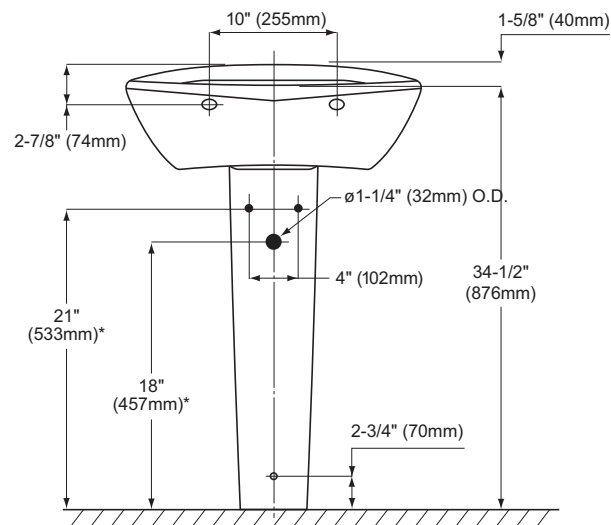

PRODUCT SPECIFICATION

The lavatory shall be 22-5/8" by 19-3/8". The basin shall be 16-7/8" by 12". The lavatory shall be made of vitreous china and have rear overflow. The LPT243G lavatory shall have SanaGloss glazing. Lavatory shall be TOTO Model LPT243_____.

LPT243(G)

Ultimate® Pedestal Lavatory

SPECIFICATIONS

- Waste 1-1/4" O.D.
- Size 22-5/8" x 19-3/8"
- Basin 16-7/8" x 12"
- Height: Floor to Rim 34-1/2"
- Warranty One Year Limited Warranty
- Material Vitreous china
- Shipping Weight LT243(G)/LT243.4(G)/LT243.8(G)
34 lbs.

PT243
21 lbs.

- Shipping Dimensions LT243(G)/LT243.4(G)/LT243.8(G)
25" L x 21-1/8" W x 11" H

PT243
28-3/8" L x 7-1/4" W x 7-5/8" H

INSTALLATION NOTES

Requires PT243 pedestal for support. Use proper back support to mount product.

*Suggested Dimensions

TOTO®

These dimensions and specifications are subject to change without notice