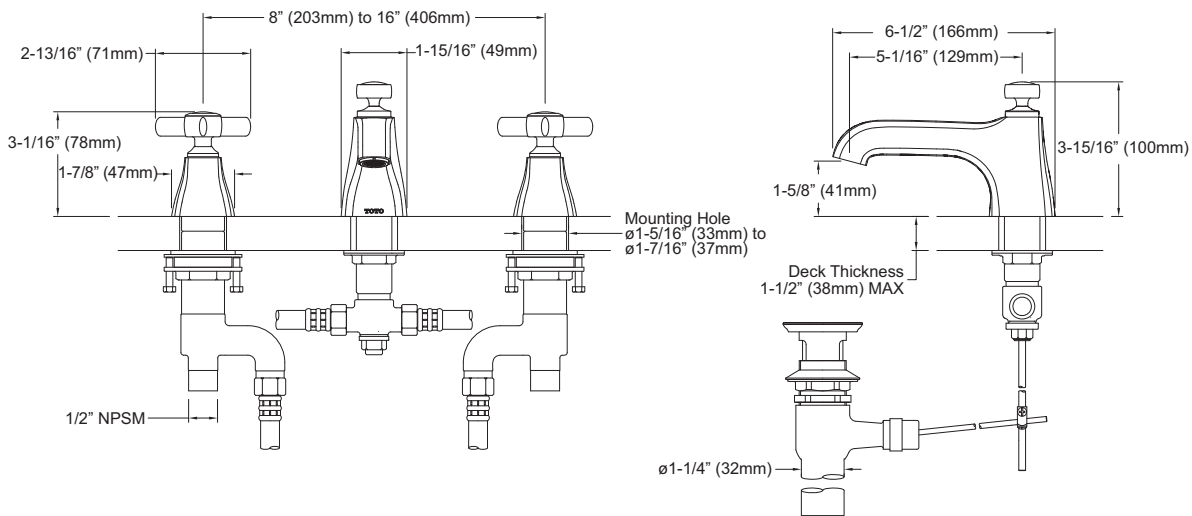

### PRODUCT SPECIFICATION

---

The two-handle lavatory faucet shall have durable brass construction and a washerless ceramic disk valve cartridge. Product shall be for 8 to 16 inch installations. Shall also include pop-up drain. Product shall be TOTO Model TL970DD\_\_\_\_\_.

### SPECIFICATIONS

- Warranty Lifetime Limited Warranty (Residential Use)  
One Year (Commercial Use)
- Material Brass
- Shipping Dimensions 20-1/2" L x 9-3/4" W x 3-1/2" H
- Shipping Weight 8.5 lbs.
- Maximum Flow Rate 2.2 gpm (8.3 lpm)