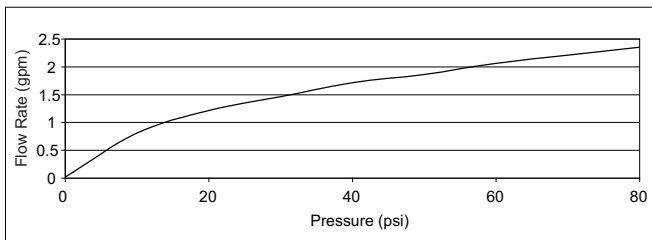

TL970DD

Guinevere® Widespread Lavatory Faucet with Cross Handles

SPECIFICATIONS

- Warranty Lifetime Limited Warranty (Residential Use)
  One Year (Commercial Use)
- Material Brass
- Shipping Dimensions 20-1/2" L x 9-3/4" W x 3-1/2" H
- Shipping Weight 8.5 lbs.
- Maximum Flow Rate 2.2 gpm (8.3 lpm)

TOTO®

These dimensions and specifications are subject to change without notice