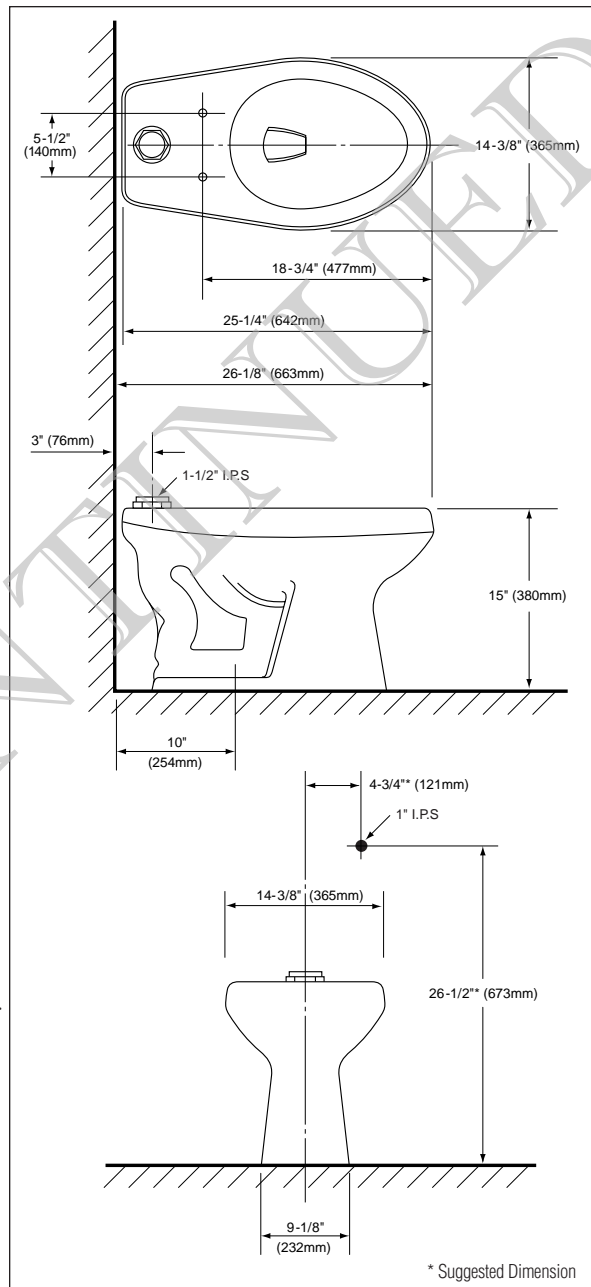

CT705

1.6 GPF Flushometer Toilet

■ PERFORMANCE

The TOTO 1.6 Gpf flushometer toilet received high ratings during ANSI/ASME testing at independent test laboratories. Designed with a powerful siphon jet flushing action, the bowl offers a large 12" x 10" water surface.

■ SPECIFICATIONS

Water Use: 1.6 Gpf/6.0 Lpf
 Flush System: Siphon jet flushing action
 Min. Water Pressure: 15 psi flowing
 Water Surface: 10-1/4" x 9-5/8"
 Trap Diameter: 1-7/8"
 Rough-in: 10"– 12" rough-in
 Trap Seal: 2-3/8"
 Warranty: One Year Limited Warranty
 Material: Vitreous china

Shipping Weight: **CT705–Bowl**
 48.5 lbs.

Shipping Dimensions: **CT705–Bowl**
 28"L x 11-3/4"W¹ x 15-1/2"W²
 x 15-1/2"H

Fixture dimensions and hydraulic performance meet or exceed ANSI/ASME standard A112.19.2M and CAN/CSA B 45 requirements.

These dimensions and specifications are subject to change without notice.

* Suggested Dimension

CT705

TOTO[®]
 Perfection by Design

TOTO U.S.A., INC. • 1155 Southern Road, Morrow, GA 30260
 Tel. (888) 295-8134 • Fax. (770) 282-8701 • www.totousa.com
 Printed in U.S.A. © TOTO LTD. 03/03 #E50080