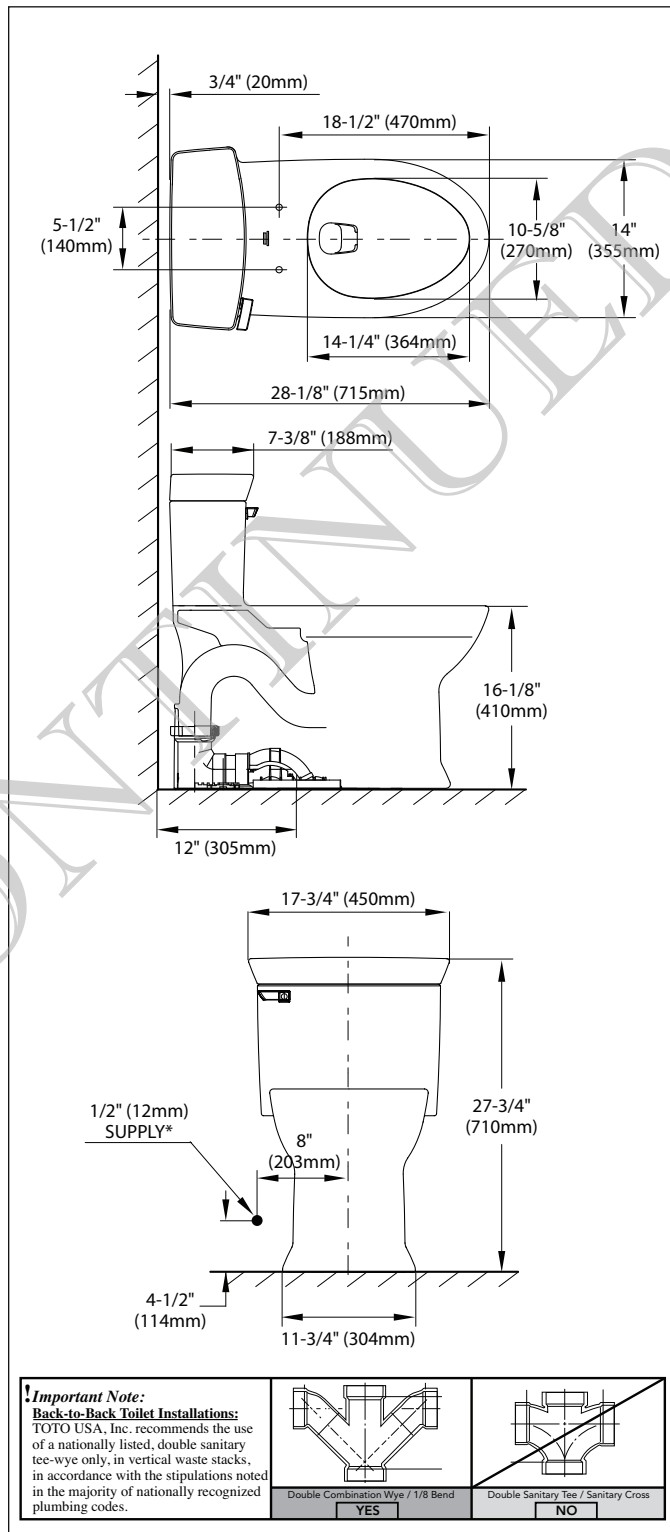

MS964214CF(G)

Soirée® One Piece Toilet, Universal Height, 1.6 GPF

■ PERFORMANCE

The TOTO® Soirée® Toilet features the Double Cyclone® flushing system. Using two powerful nozzles, the Double Cyclone® flushing system creates a forceful centrifugal action that cleans the rim and bowl thoroughly with every flush. The rim has no holes, which makes it easier to clean and offers a seamless appearance.

■ SPECIFICATIONS

Water Use: 1.6 Gpf / 6.0 Lpf
Flush System: Double Cyclone®
Min. Water Pressure: 8 psi (Static)
Water Surface: 7-7/8" x 9-13/16"
Trap Dia.: 2-1/8"
Rough-in: 12" (Standard) 10", 14"
Trap Seal: 2-3/16"
Warranty: One Year Limited Warranty
Material: Vitreous China

Shipping Weight: **MS964214CF(G)**
105 lbs.

Shipping Dimensions:
MS964214CF(G)
32"L x 19-1/2"W
x 28-1/2"H

Fixture dimensions and hydraulic performance meet or exceed ANSI/ASME standard A112.19.2, CAN/CSA B45 requirements, and LASPS for rebate program.

Listing / Approvals: C-UPC, City of Los Angeles, State of Massachusetts, and others.

Meets the American Disabilities Act Guidelines and ANSI A117.1 requirements where installed so top of seat is 17"-19" from the finished floor. For installation condition with approach from the left hand side.

These dimensions and specifications are subject to change without notice.

MS964214CF(G) - Soirée® Universal Height, One-Piece Toilet

TOTO U.S.A., INC. • 1155 Southern Road, Morrow, GA 30260
Tel. (888) 295-8134 • Fax. (800) 699-4889 • www.totousa.com

Printed in U.S.A. © TOTO LTD. 01/06 #A10270

Printed on recycled paper

REV 03/09