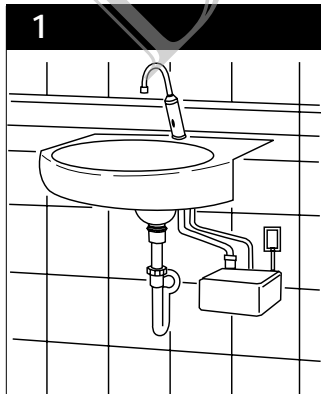

### AUTOMATIC FAUCETS

TOTO, the world leader in advanced-plumbing systems, provides automatic faucets for facilities demanding the finest fittings for busy restrooms. The gooseneck spout delivers a laminar flow of water over the users' hands, utilizing less than 0.25 gallons per cycle.

### "SMART SENSOR"

A self-adjusting sensor eliminates installation and cycling hassles. TOTO "smart sensor" technology automatically sets the detection range according to environment conditions, preventing water from being discharged due to false detection.

### OPERATING PROCEDURE

By placing your hands under the faucet, a sensor beam path is broken, causing the tempered water to turn on.

Water flows for as long as you need it while your hands are under the faucet.