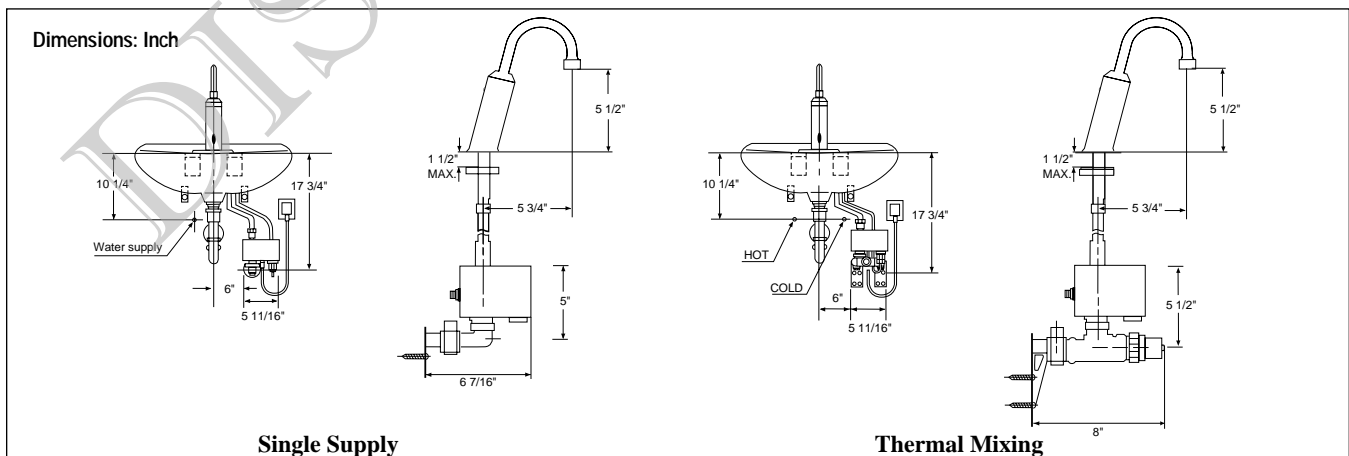

U.S. Patent No. Design 361825
5063622
4742583

SUGGESTED ENGINEERING SPECIFICATION:

TOTO Model # _____ Automatic infrared sensor activated gooseneck faucet. Anti-scald, thermal mixing chamber (thermal faucets only). Automatic sensor adjustment on installation. Plug-in 12 volt DC transformer, included. Maximum discharge 1.3 gallons per minute (0.25 gal/cycle),

and ten seconds per cycle. Electrical components separated from spout assembly and sealed in waterproof compartments. Single hole faucet with optional 4" cc and 8" cc cover plates. Vandal resistant, non-aerator stainless steel nozzle.

DIAGRAM:

TOTO®
Perfection by Design

TOTO U.S.A., INC. • 1155 Southern Road, Morrow, GA 30260
Tel. (770) 282-8686 • Fax. (770) 282-8701 • www.totousa.com
Printed in U.S.A. © TOTO LTD. 8/00

Printed on recycled paper

REV 4/00