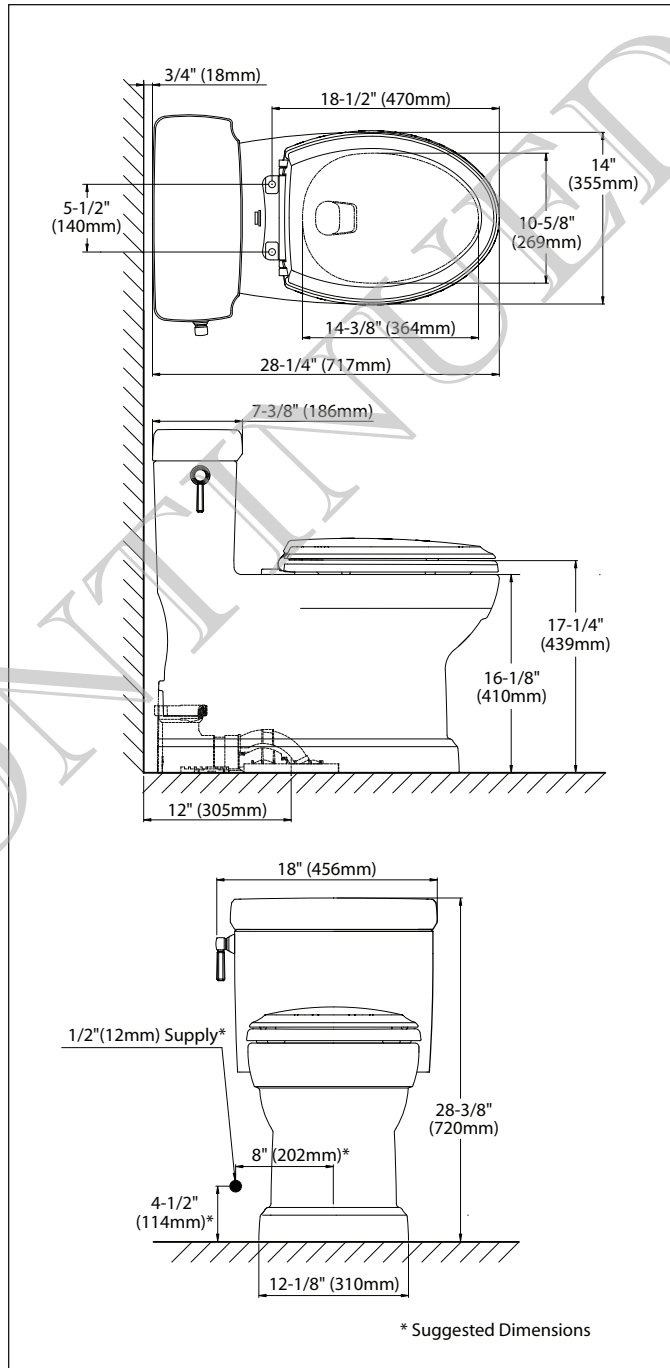

■ SPECIFICATIONS

Water Use: 1.6 Gpf / 6.0 Lpf
 Flush System: Double Cyclone™
 Min. Water Pressure: 8 psi (Static)
 Water Surface: 7-7/8" x 9-7/8"
 Trap Dia.: 2-1/8"
 Rough-in: 12" (Standard) 10", 14"
 Trap Seal: 2-3/16"
 Warranty: One Year Limited Warranty
 Material: Vitreous China

Shipping Weight: **MS974224CFG**
 120 lbs.

Shipping Dimensions:
MS974224CFG
 32"L x 19-7/8"W
 x 27-3/4"H

Fixture dimensions and hydraulic performance meet or exceed ANSI/ASME standard A112.19.2, CAN/CSA B45 requirements, and LASPS for rebate program.

These dimensions and specifications are subject to change without notice.

MS974224CFG - Guinevere® Universal Height, One-Piece Toilet

TOTO®

TOTO U.S.A., INC. • 1155 Southern Road, Morrow, GA 30260
 Tel. (888) 295-8134 • Fax. (800) 699-4889 • www.totousa.com