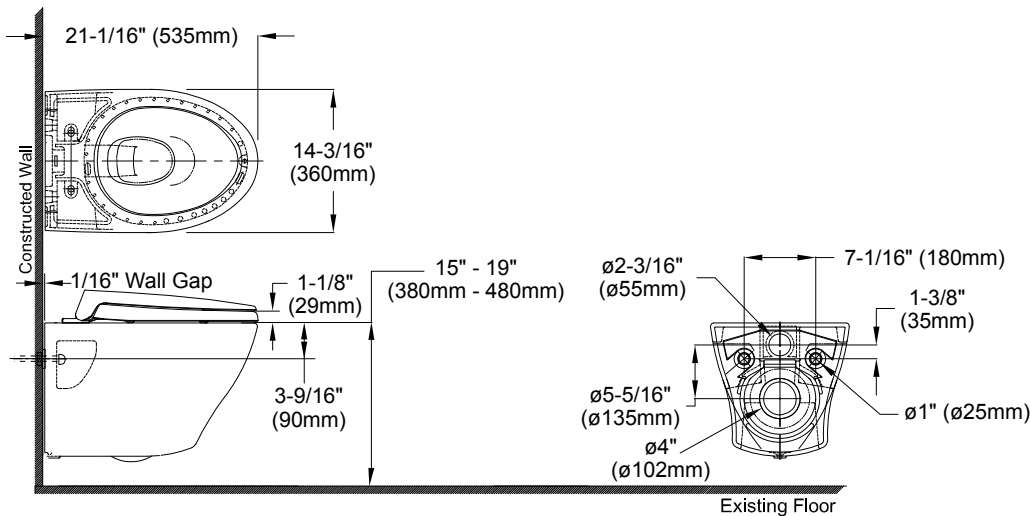

COLORS/FINISHES

- Standard #01 Cotton

PRODUCT SPECIFICATION

This universal height, low consumption Dual-Max flushing system toilet shall be 1.6GPF & 0.9GPF. Toilet shall have optional SanaGloss ceramic glaze. Toilet shall be mounted to in-wall tank system, elongated front bowl and wall-mounted push-button type trip lever. Toilet shall be TOTO Model CT418F(G)#01.

CT418F(G)

Aquia® Wall-Hung Dual-Flush Toilet, 1.6GPF & 0.9 GPF

SPECIFICATIONS

- Water Use 1.6 GPF & 0.9GPF (6.0 LPF & 3.4LPF)
- Flush System Dual-flush
- Min. Water Pressure 8 psi (static)
- Water Surface 5.5" X 4.75"
- Trap Diameter 2-1/8"
- Installation Height 15" to 19"
- Trap Seal 2-1/8"
- Warranty One Year Limited Warranty
- Material Vitreous china
- Shipping Weight CT418F(G) - 66.5lbs
- Shipping Dimensions CT418F(G)
23-3/4" L X 15-3/4"W
X 17.5" H

INSTALLATION NOTES

TOTO

These dimensions and specifications are subject to change without notice