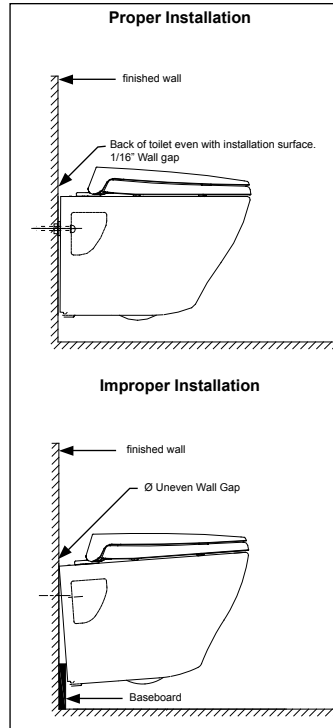

CT418F(G)

Aquia® Wall-Hung Dual-Flush Toilet, 1.6GPF & 0.9 GPF

SPECIFICATIONS

- Water Use 1.6 GPF & 0.9GPF (6.0 LPF & 3.4LPF)
- Flush System Dual-flush
- Min. Water Pressure 8 psi (static)
- Water Surface 5.5" X 4.75"
- Trap Diameter 2-1/8"
- Installation Height 15" to 19"
- Trap Seal 2-1/8"
- Warranty One Year Limited Warranty
- Material Vitreous china
- Shipping Weight CT418F(G) - 66.5lbs
- Shipping Dimensions CT418F(G)
  23-3/4" L X 15-3/4"W
  X 17.5" H

INSTALLATION NOTES

TOTO

These dimensions and specifications are subject to change without notice