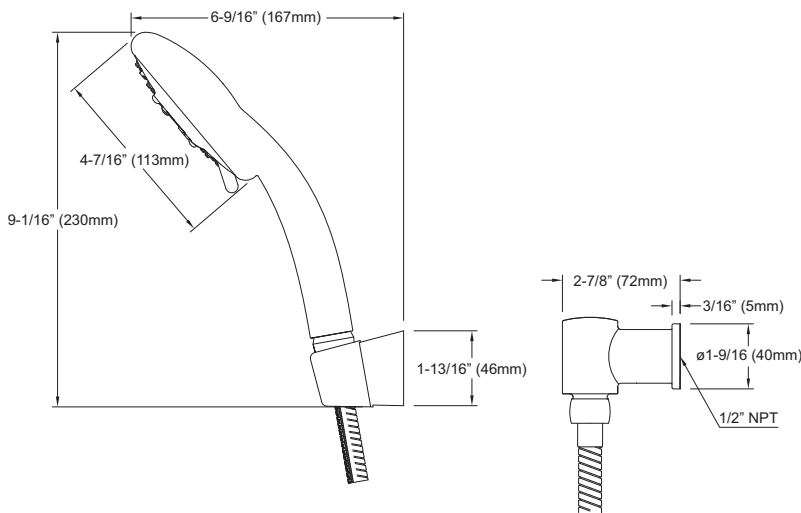

PRODUCT SPECIFICATION

Handshower set shall include handshower, holder and shower elbow. Handshower set shall also include hose and have a flow rate of 1.75 gallons per minute. Handshower set shall be TOTO Model TS100F2L_____.

TS100F2L

Trilogy® Multifunction High-Efficiency Handshower Set, 1.75 gpm

SPECIFICATIONS

- Warranty: Lifetime Limited Warranty (Residential Use)
One Year (Commercial Use)
- Shipping Weight: 4.0 lbs.
- Shipping Dimensions: 12-1/2" L x 10-3/4" W x 3-1/2" H
- Maximum Flow Rate: 1.75 gpm (6.6 lpm)

INSTALLATION NOTES

Optional Accessories:
TS100GR Slide Bar sold separately.

TOTO®

These dimensions and specifications are subject to change without notice