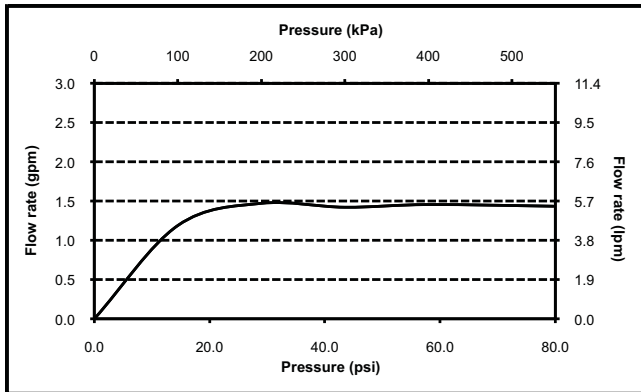

TS100F2L

Trilogy® Multifunction High-Efficiency Handshower Set, 1.75 gpm

SPECIFICATIONS

- Warranty: Lifetime Limited Warranty (Residential Use)
  One Year (Commercial Use)
- Shipping Weight: 4.0 lbs.
- Shipping Dimensions: 12-1/2" L x 10-3/4" W x 3-1/2" H
- Maximum Flow Rate: 1.75 gpm (6.6 lpm)

INSTALLATION NOTES

Optional Accessories:
TS100GR Slide Bar sold separately.

TOTO®

These dimensions and specifications are subject to change without notice