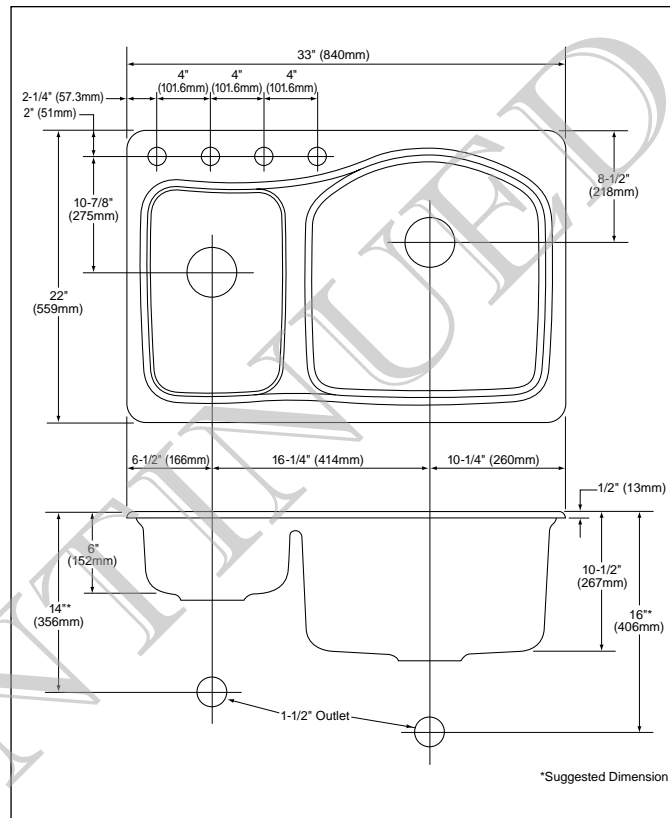

### SPECIFICATIONS

Dimensions: 33" x 22"  
 Basin Size: Left: 10-1/2" x 15"  
 Right: 18" x 18"  
 Basin Depth: Left: 6"  
 Right: 10-1/2"  
 Warranty: Limited Lifetime Warranty  
 Material: Enameled Cast Iron

Shipping Weight: **FSW460GT**  
 112 lbs

Shipping Dimensions: **FSW460GT**  
 35" L x 24" W x 13-1/2" H

FSW460GST.4 Forrester Cast Iron Kitchen Sink

Fixture dimensions meet ANSI/ASME standard A112.19.1M and CAN/CSA B 45 requirements.