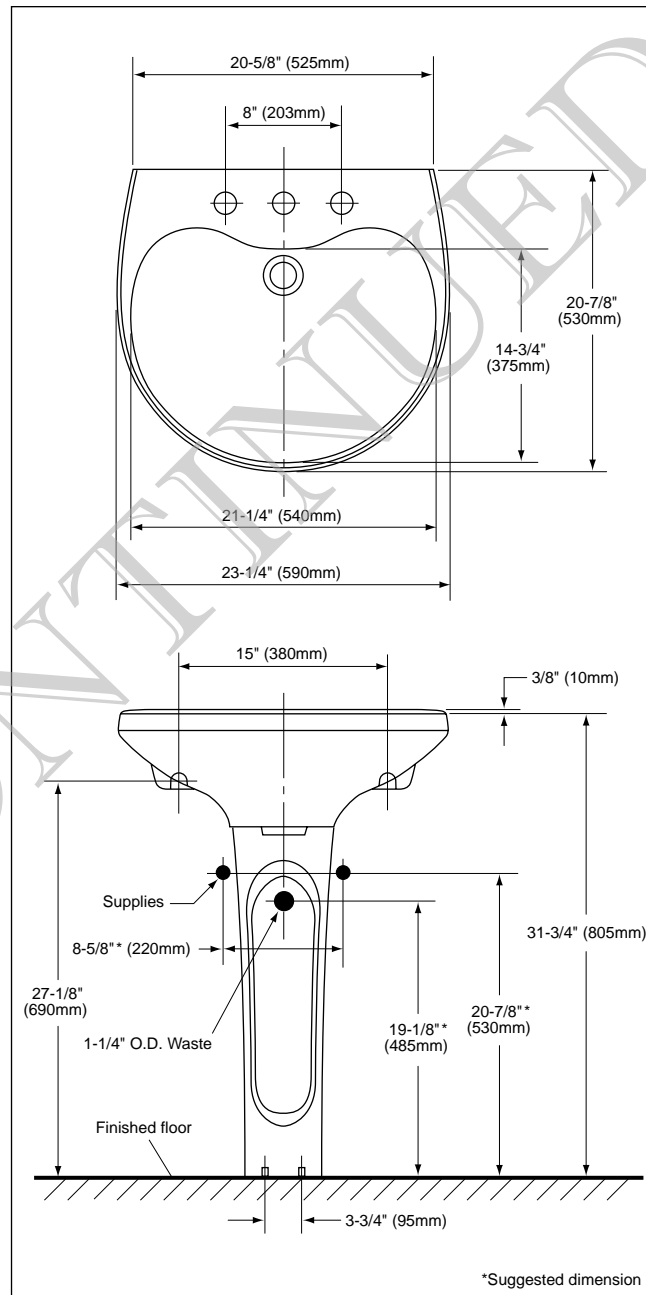

LPT630

Lisette Pedestal Lavatory

DESIGN

With a distinctive shape, this beautiful pedestal lavatory is designed to coordinate with TOTO's many residential toilets and bidets combinations. Durable vitreous china offers years of quality use.

SPECIFICATIONS

Waste: 1-1/4" O.D.
Size: 23-1/4"W x 20-7/8"D
Basin: 21-1/4"W x 14-3/4"D
Height: Floor to Rim 31-3/4"
Warranty: Five Year Limited Warranty
Material: Vitreous China

Shipping Weight: **LT630 / LT630.4 / LT630.8**
33.5 lbs.

PT630
17 lbs.

Shipping Dimensions: **LT630 / LT630.4 / LT630.8**
21-5/8"L x 24-3/8"W x 9-7/8"H
PT630
25-3/8"L x 7-5/8"W x 7-5/8"H

Fixture dimensions and hydraulic performance meet or exceed ANSI/ASME standard A112.19.2M and CAN/CSA B 45 requirements.

Listing / Approvals: IAPMO/UPC, CSA, City of Los Angeles, State of Massachusetts, and others.

These dimensions and specifications are subject to change without notice.

LPT630.8 - Lisette Pedestal Lavatory