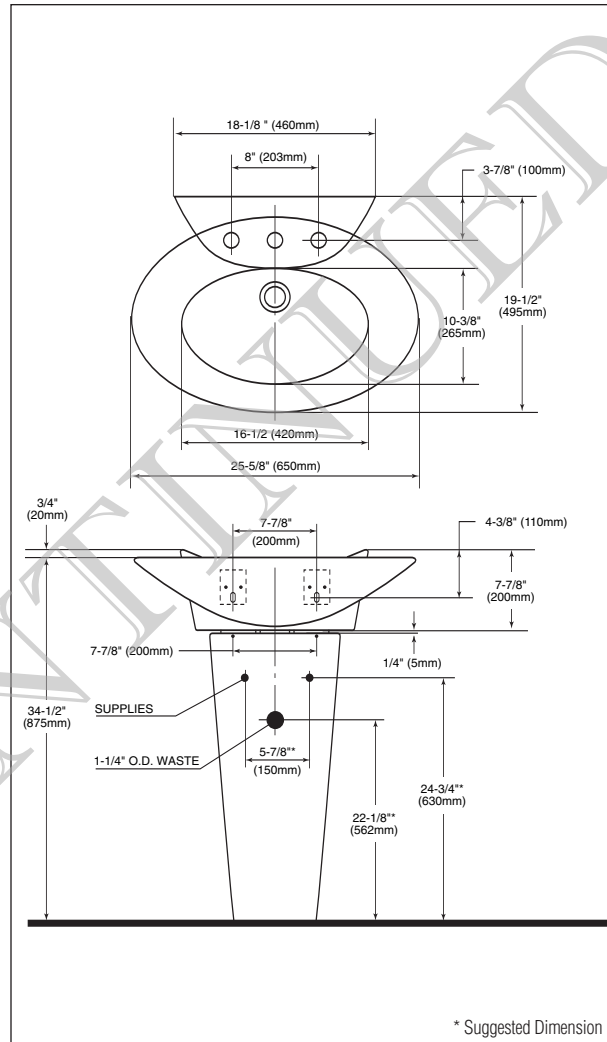

LPT908N

Pacifica® Pedestal Lavatory

DESIGN

Sculpted, elegant Universal Height pedestal lavatory with modern design. Pacifica pedestal lavatories are designed to match the Pacifica Toilet Suite. Durable vitreous china offers years of quality use.

SPECIFICATIONS

Waste: 1-1/4" O.D.
Size: 25-5/8"W x 19-1/2"D
Basin: 16-1/2"W x 10-3/8"D
Height: Floor to Rim 34-1/2"
Warranty: Five Year Limited Warranty
Material: Vitreous china

Shipping Weight: **LT908 / LT908.4 / LT908.8**
46 lbs.
PT908
29 lbs.

Shipping Dimensions: **LT908 / LT908.4 / LT908.8**
26-3/8"L x 20-1/8"W x 10-5/8"H
PT908
8-1/8"L x 12-3/4"W x 29"H

Fixture dimensions meet ANSI/ASME standard A112.19.2M and CAN/CSA B 45 requirements.

Listing / Approvals: IAPMO/UPC, CSA, City of Los Angeles, State of Massachusetts and others.

These dimensions and specifications are subject to change without notice.

LPT908.8N - Pacifica Pedestal Lavatory

TOTO U.S.A., INC. • 1155 Southern Road, Morrow, GA 30260
Tel. (888) 295-8134 • Fax. (800) 699-4889 • www.totousa.com
Printed in U.S.A. © TOTO LTD. 02/03 #C30011

Printed on recycled paper

REV 10/07