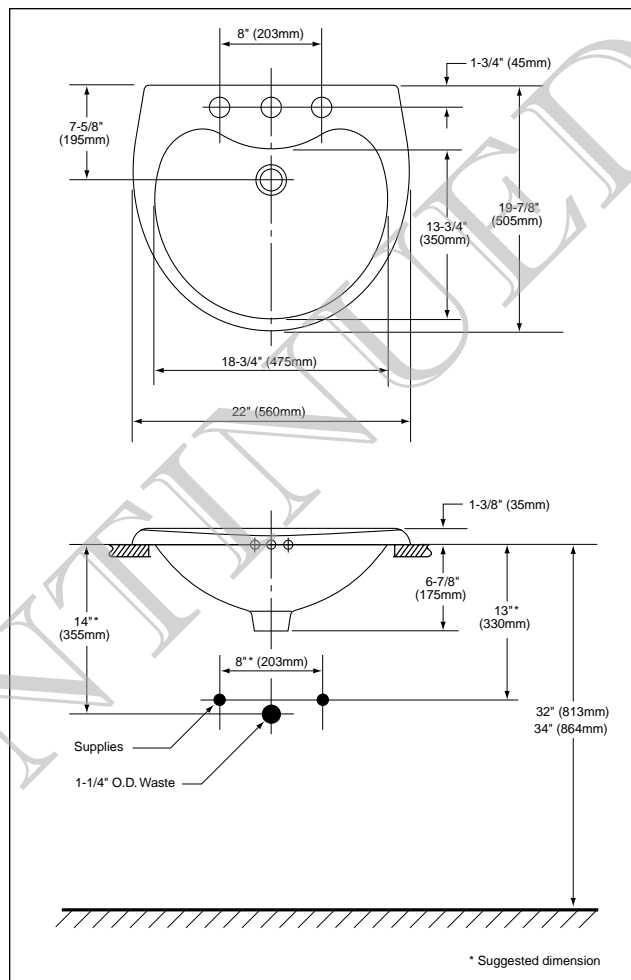

### SPECIFICATIONS

Waste: 1-1/4" O.D.  
 Size: 22"W x 19-7/8"D  
 Basin: 18-3/4"W x 13-3/4"D  
 Warranty: Five Year Limited Warranty  
 Material: Vitreous china

Shipping Weight: **LT631 / LT631.4 / LT631.8**  
 20 lbs.

Shipping Dimensions: **LT631 / LT631.4 / LT631.8**  
 23"W x 21-1/4"L x 9"H

*Fixture dimensions and hydraulic performance meet or exceed ANSI/ASME standard A112.19.2M and CAN/CSA B 45 requirements.*

*Listing / Approvals: IAPMO/UPC, CSA, City of Los Angeles, State of Massachusetts, and others.*

*Meets the American Disabilities Act Guidelines and ANSI A117.1 requirements when countertop installed 864mm (34") from finished floor and lavatory installed 51mm (2") minimum from front edge.*

*These dimensions and specifications are subject to change without notice.*