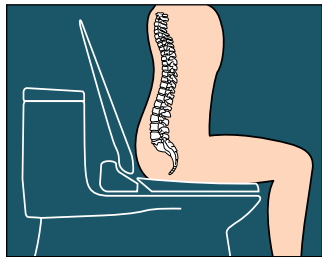

Warmlet.
The warm seat from TOTO

Warmlet.

The warm seat from TOTO

Warm Seat

The Warmlet's "warm seat" feature eliminates cold toilet seat discomfort by allowing you to adjust

the seat's temperature to your preferred setting. This innovation enhances your comfort while adding luxury to your bathroom.

Ergonomic Design

The Warmlet's unique seat design fits the contours of the human body to ensure maximum comfort and enjoyment.

SH104

SoftClose Seat

The Warmlet utilizes innovative "smart seat" technology to eliminate annoying toilet seat "slam." The Warmlet

SoftClose hinge system lowers the seat down to the bowl gently and quietly. The SoftClose feature offers a smooth, silent close reducing the chance of injury and wear and tear to the seat.

Easy Installation & Cleaning