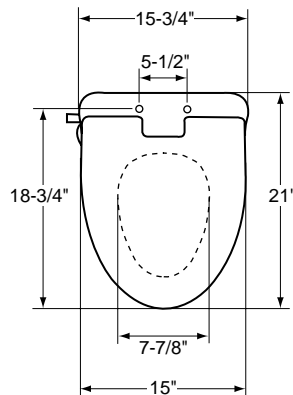

Warmlet.

The warm seat from TOTO

Warm Seat

The Warmlet's "warm seat" feature eliminates cold toilet seat discomfort by allowing you to adjust

the seat's temperature to your preferred setting. This innovation enhances your comfort while adding luxury to your bathroom.

Ergonomic Design

The Warmlet's unique seat design fits the contours of the human body to ensure maximum comfort and enjoyment.

SH104

SoftClose Seat

The Warmlet utilizes innovative "smart seat" technology to eliminate annoying toilet seat "slam." The Warmlet

SoftClose hinge system lowers the seat down to the bowl gently and quietly. The SoftClose feature offers a smooth, silent close reducing the chance of injury and wear and tear to the seat.

Easy Installation & Cleaning

In addition to the warming and SoftClosing features, the Warmlet is extremely easy to install and clean.

The Warmlet, similar to a conventional toilet seat, requires only two bolts to install. Once installed, simply plug into a 120V CFI outlet, and the Warmlet is ready to use.

A quick-release seat system utilizes two push buttons to remove the Warmlet for easy cleaning.

FEATURES	SPECIFICATIONS
SH104	Warmlet, Warm Toilet Seat, Elongated
Power	120VAC (67W 60Hz)
Power Source Cord	0.75mm Cord, (3.3 ft / 100 cm)
Temperature control	Adjustable Temperature Control Knob
Seat Temperature	Range Approx. 82°F - 100°F
Safety Device	Thermal Fuse
Product Dimensions	21" L x 15 3/4" W x 4 3/8" H

Colors:

#01 Cotton

#02 Sedona Beige

Specifications may change without notice.

TOTO
Perfection in Design