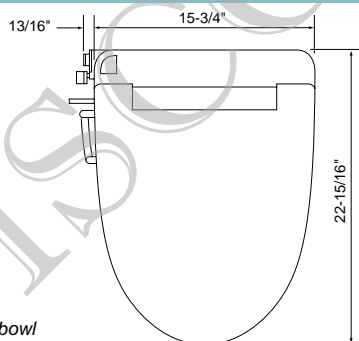

Power Rating	120V AC, 60 Hz
Power Cord	Maximum length: 3.28 ft
Water Feature	Adjustable Water Flow Rate Front washing: from 0.07 to 0.11 gal/min. Back washing: from 0.08 to 0.11 gal/min. Temperature of Washing Spray Minimum: 86° F/30° C Maximum: 104° F/40° C Safety Features: Temperature fuse, temperature overheating prevention device, overheating prevention float button

Drying Feature

Flow-Up-Stream Prevention: Vacuum breaker, non-return valve

Air Temperature:
High: About 140° F
Medium: About 122° F
Low: About 104° F

Capacity of Air: 10.59 ft³/min

Safety Feature: Temperature Fuse

Seat Warming Feature

Surface Temperature:
Minimum: 86° F/30° C
Maximum: 104° F/40° C

Seat Heater Capacity: 50W

Safety Feature: Thermal fuse

Deodorizing Feature

Method: O2 Deodorizer

Water Supply Pressure

Minimum: 7.25 psi
Maximum: 108.78 psi

Ambient Temperature Range

0° F to 95° F

Weight

Net: 11.02 lbs.

Product Dimensions

15-3/4" W x 22-15/16" D x 4-15/16" H

Listings/Approval

And others.

Colors: Standard #01 Cotton
Optional #11 Colonial White
#12 Sedona Beige

Specifications may change without notice.