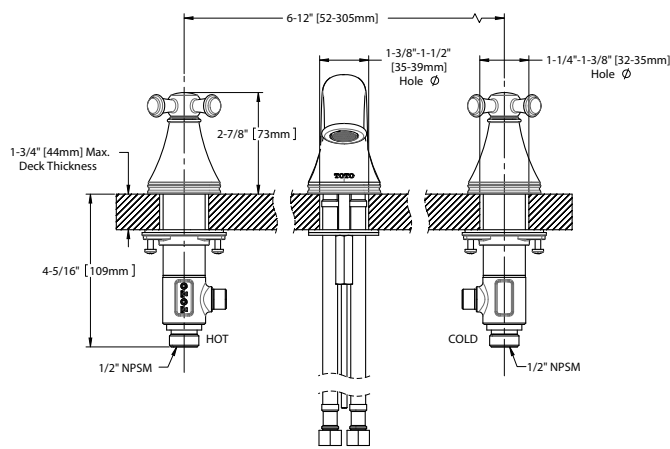

Vivian™ Widespread Lavatory Faucet with Cross Handles

FEATURES

- WaterSense certified low-flow 1.5 gpm faucet
- Cross handles
- Solid brass construction
- Ceramic disk valve cartridge
- Accommodates 6" -12" spread
- Metal pop-up drain assembly included

PRODUCT SPECIFICATION

The widespread lavatory faucet shall have a maximum flow rate of 1.5 gpm (5.7 lpm). Product shall have cross handles. Product shall have a solid brass construction. Product shall have a ceramic disk valve cartridge. Product shall accommodate 6" -12" spread. Product shall include metal pop-up drain assembly. Product shall be TOTO Model TL220DD# ____.

TL220DD

Vivian™ Widespread Lavatory Faucet with Cross Handles

SPECIFICATIONS

- Warranty: Lifetime Limited Warranty (Residential Use)
One Year (Commercial Use)
- Material: Brass
- Shipping Dimensions: 13-1/2" L x 7-1/2" W x 4-3/4" H
- Shipping Weight: 8.1 lbs.
- Maximum Flow Rate: 1.5 gpm (5.7 lpm)

TOTO

These dimensions and specifications are subject to change without notice