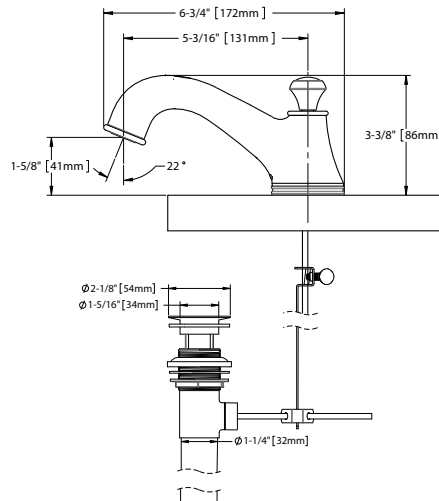

Vivian™ Widespread Lavatory Faucet with Cross Handles

FEATURES

- WaterSense certified low-flow 1.5 gpm faucet
- Cross handles
- Solid brass construction
- Ceramic disk valve cartridge
- Accommodates 6" -12" spread
- Metal pop-up drain assembly included

PRODUCT SPECIFICATION

The widespread lavatory faucet shall have a maximum flow rate of 1.5 gpm (5.7 lpm). Product shall have cross handles. Product shall have a solid brass construction. Product shall have a ceramic disk valve cartridge. Product shall accommodate 6" -12" spread. Product shall include metal pop-up drain assembly. Product shall be TOTO Model TL220DD# ____.

TL220DD

Vivian™ Widespread Lavatory Faucet with Cross Handles

SPECIFICATIONS

- Warranty: Lifetime Limited Warranty (Residential Use)
One Year (Commercial Use)
- Material: Brass
- Shipping Dimensions: 13-1/2" L x 7-1/2" W x 4-3/4" H
- Shipping Weight: 8.1 lbs.
- Maximum Flow Rate: 1.5 gpm (5.7 lpm)

TOTO

These dimensions and specifications are subject to change without notice