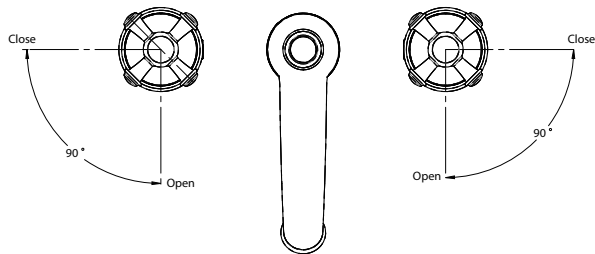

Vivian™ Widespread Lavatory Faucet with Cross Handles

FEATURES

- WaterSense certified low-flow 1.5 gpm faucet
- Cross handles
- Solid brass construction
- Ceramic disk valve cartridge
- Accommodates 6" -12" spread
- Metal pop-up drain assembly included

PRODUCT SPECIFICATION

The widespread lavatory faucet shall have a maximum flow rate of 1.5 gpm (5.7 lpm). Product shall have cross handles. Product shall have a solid brass construction. Product shall have a ceramic disk valve cartridge. Product shall accommodate 6" -12" spread. Product shall include metal pop-up drain assembly. Product shall be TOTO Model TL220DD# ____.

TL220DD

Vivian™ Widespread Lavatory Faucet with Cross Handles

SPECIFICATIONS

- Warranty: Lifetime Limited Warranty (Residential Use)
One Year (Commercial Use)
- Material: Brass
- Shipping Dimensions: 13-1/2" L x 7-1/2" W x 4-3/4" H
- Shipping Weight: 8.1 lbs.
- Maximum Flow Rate: 1.5 gpm (5.7 lpm)