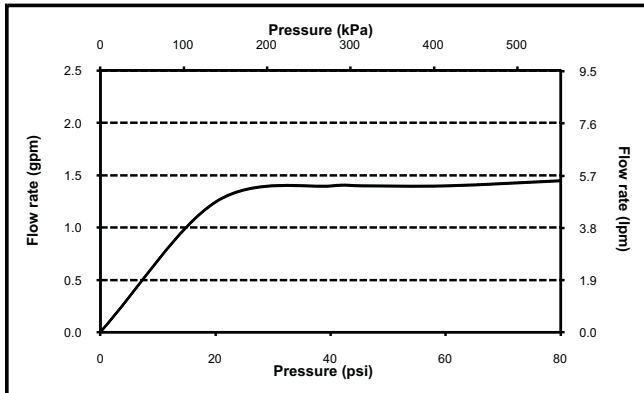

Vivian™ Widespread Lavatory Faucet with Cross Handles

FEATURES

- WaterSense certified low-flow 1.5 gpm faucet
- Cross handles
- Solid brass construction
- Ceramic disk valve cartridge
- Accommodates 6" -12" spread
- Metal pop-up drain assembly included

COLORS/FINISHES

- #CP Polished Chrome
- #BN Brushed Nickel
- #PN Polished Nickel
- #RB Oil Rubbed Bronze

CODES/STANDARDS

- Meets or exceeds ASME A112.18.1/CSA B125.1, NSF 61-9
- Certifications: IAPMO(cUPC), EPA WaterSense, State of Massachusetts and others
- Code Compliance: UPC, IPC, NSPC, NPC Canada, and others
- Legislative compliance: California AB1953, Vermont S.152 & Maryland HB. 372, California Green Building Code, City of Los Angeles Water Efficiency Ordinance

PRODUCT SPECIFICATION

The widespread lavatory faucet shall have a maximum flow rate of 1.5 gpm (5.7 lpm). Product shall have cross handles. Product shall have a solid brass construction. Product shall have a ceramic disk valve cartridge. Product shall accommodate 6" -12" spread. Product shall include metal pop-up drain assembly. Product shall be TOTO Model TL220DD# ____.

TL220DD

Vivian™ Widespread Lavatory Faucet with Cross Handles

SPECIFICATIONS

- Warranty: Lifetime Limited Warranty (Residential Use)
One Year (Commercial Use)
- Material: Brass
- Shipping Dimensions: 13-1/2" L x 7-1/2" W x 4-3/4" H
- Shipping Weight: 8.1 lbs.
- Maximum Flow Rate: 1.5 gpm (5.7 lpm)