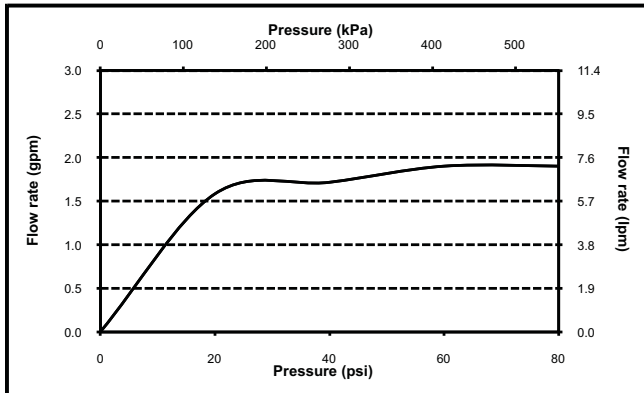

TS300FL55

Traditional Collection Series A Multi-Spray Handshower

SPECIFICATIONS

- Warranty: Lifetime Limited Warranty (Residential Use)
  One Year (Commercial Use)
- Material: Plastics
- Shipping Weight: 1.3 lbs.
- Shipping Dimensions: 4" L x 4-1/4" W x 11-1/4" H
- Maximum Flow Rate: 2.0 gpm (7.6 lpm)

INSTALLATION NOTES

OPTIONAL HANDSHOWER COMPONENTS:

- TS101R: Wall Outlet
- TS101S: Shower Arm Mount
- TS101V: Handshower Wall-Mount
- TS101W60: Shower Hose 60"

TOTO

These dimensions and specifications are subject to change without notice