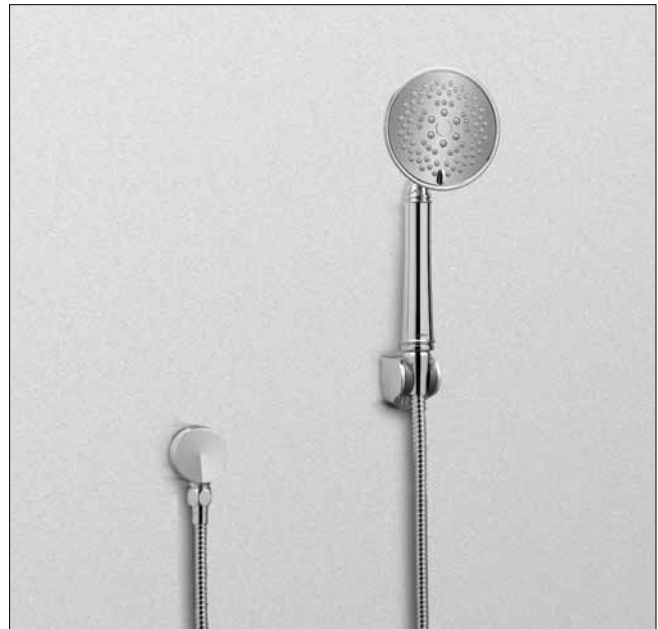

Traditional Collection Series A Multi-Spray Handshower

FEATURES

- WaterSense certified low-flow 2.0 gpm
- Multifunction showerhead with 5 spray modes
 - Spray
 - Spray & Massage Combo
 - Massage
 - Mist
 - Pause
- 4-1/2" handshower
- 4" diameter spray face
- Rubber nozzles to prevent limescale build up
- G 1/2" connection

PRODUCT SPECIFICATION

The multi-spray handshower shall have a maximum flow rate of 2.0 gpm (7.6 lpm). Product shall have a 4-1/2" handshower and a 4" diameter spray face. Product shall have 5 multifunction spray modes. Spray modes shall be spray, spray and massage combo, massage, mist and pause. Product shall have rubber nozzles to prevent limescale build up. Product shall be TOTO Model TS300FL55#_____.

TS300FL55: Traditional Collection Series A Multi-Spray Handshower 4-1/2"

Please note the following components are sold separately:

TS101R
Wall Outlet

TS101S
Shower Arm Mount

TS101V
Handshower Wall-Mount

TS101W60
Shower Hose 60"

TS300FL55

Traditional Collection Series A Multi-Spray Handshower

SPECIFICATIONS

- Warranty: Lifetime Limited Warranty (Residential Use)
One Year (Commercial Use)
- Material: Plastics
- Shipping Weight: 1.3 lbs.
- Shipping Dimensions: 4" L x 4-1/4" W x 11-1/4" H
- Maximum Flow Rate: 2.0 gpm (7.6 lpm)