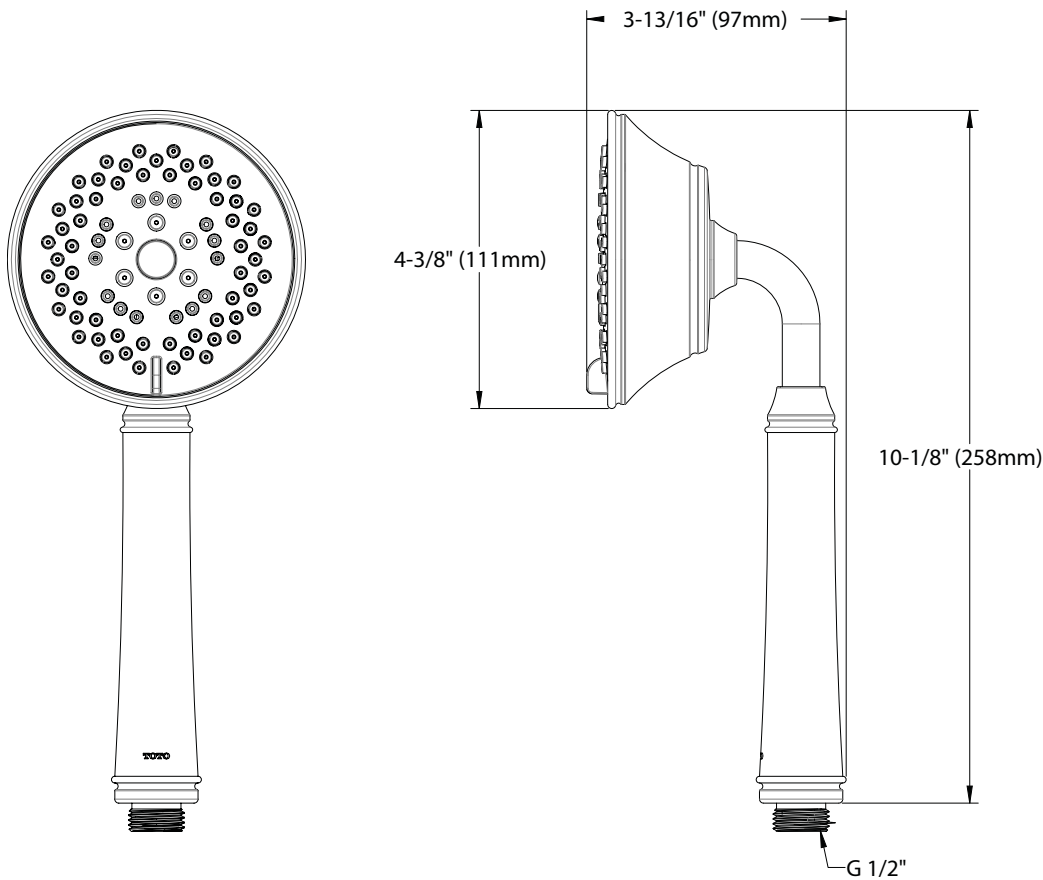

Traditional Collection Series A Multi-Spray Handshower

FEATURES

- WaterSense certified low-flow 2.0 gpm
- Multifunction showerhead with 5 spray modes
 - Spray
 - Spray & Massage Combo
 - Massage
 - Mist
 - Pause
- 4-1/2" handshower
- 4" diameter spray face
- Rubber nozzles to prevent limescale build up
- G 1/2" connection

PRODUCT SPECIFICATION

The multi-spray handshower shall have a maximum flow rate of 2.0 gpm (7.6 lpm). Product shall have a 4-1/2" handshower and a 4" diameter spray face. Product shall have 5 multifunction spray modes. Spray modes shall be spray, spray and massage combo, massage, mist and pause. Product shall have rubber nozzles to prevent limescale build up. Product shall be TOTO Model TS300FL55#_____.

TS300FL55

Traditional Collection Series A Multi-Spray Handshower

SPECIFICATIONS

- Warranty: Lifetime Limited Warranty (Residential Use)
One Year (Commercial Use)
- Material: Plastics
- Shipping Weight: 1.3 lbs.
- Shipping Dimensions: 4" L x 4-1/4" W x 11-1/4" H
- Maximum Flow Rate: 2.0 gpm (7.6 lpm)

INSTALLATION NOTES

OPTIONAL HANDSHOWER COMPONENTS:

- TS101R: Wall Outlet
- TS101S: Shower Arm Mount
- TS101V: Handshower Wall-Mount
- TS101W60: Shower Hose 60"

TOTO

These dimensions and specifications are subject to change without notice