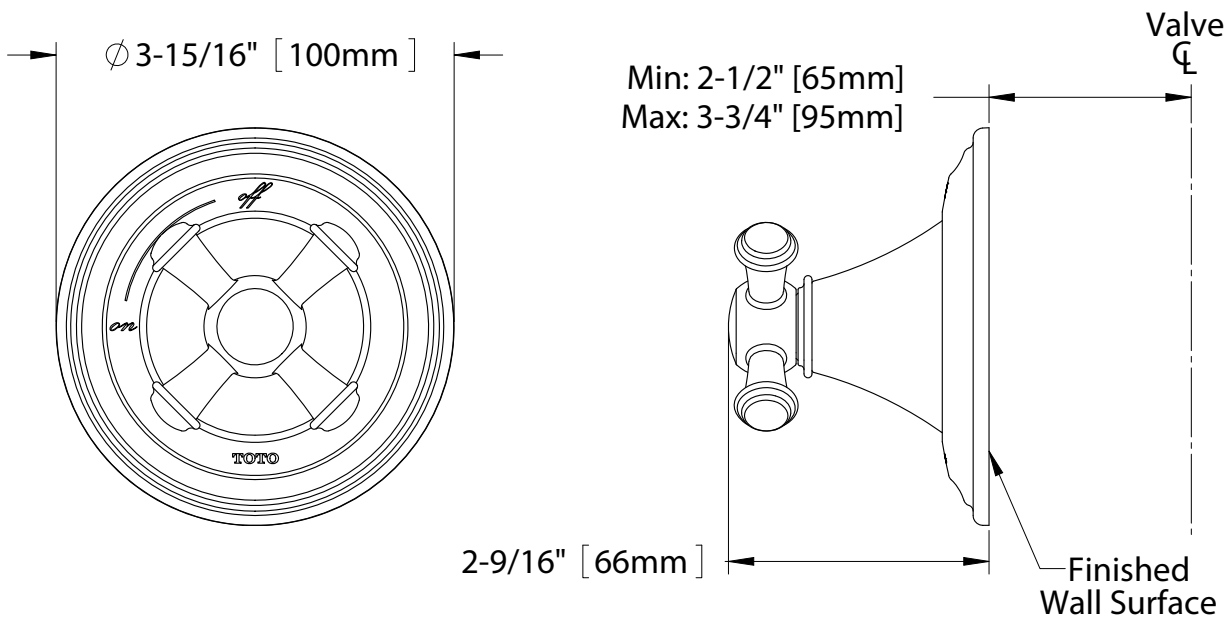

PRODUCT SPECIFICATION

Volume control trim shall be TOTO Model TS220C#____ and required valve shall be TSMA sold separately.

TS220C

Vivian™ Volume Control Trim, Cross Handle

SPECIFICATIONS

- Warranty Lifetime Limited Warranty (Residential Use)
One Year (Commercial Use)
- Material Brass
- Shipping Weight 1.6 lbs.
- Shipping Dimensions 7" L x 3-1/2" W x 4" H

INSTALLATION NOTES

VALVE REQUIRED:
Volume control valve model TSMA sold separately.

TOTO®

These dimensions and specifications are subject to change without notice