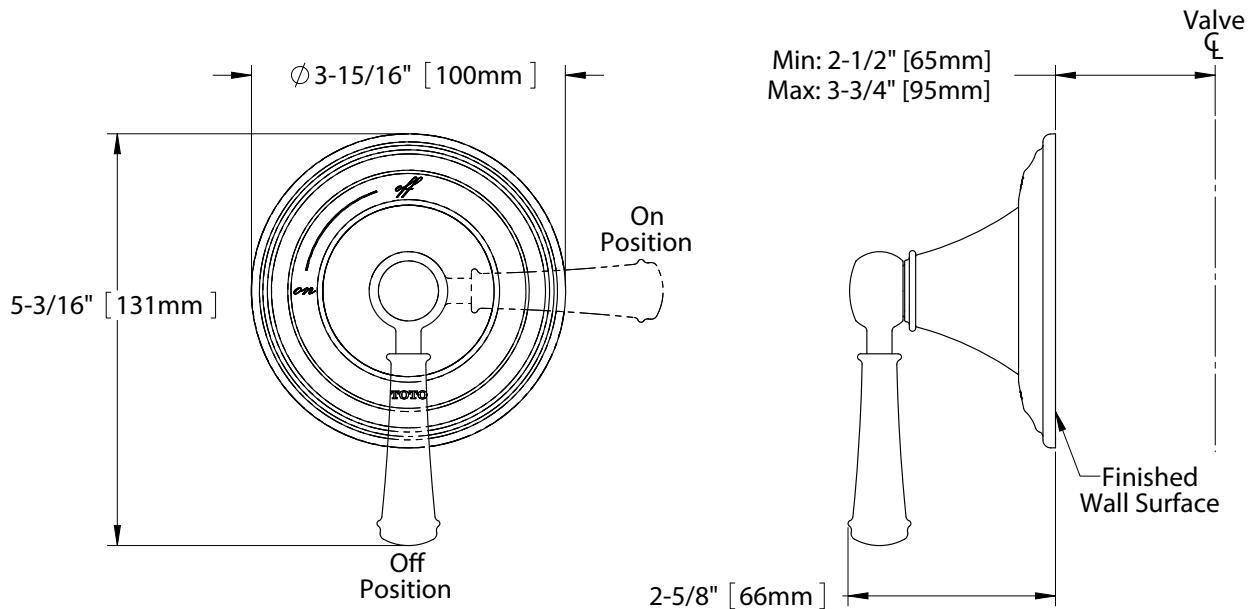

TS220C1

Vivian™ Volume Control Trim, Lever Handle

SPECIFICATIONS

- Warranty Lifetime Limited Warranty (Residential Use)
  One Year (Commercial Use)
- Material Brass
- Shipping Weight 1.6 lbs.
- Shipping Dimensions 7" L x 3-1/2" W x 4" H

INSTALLATION NOTES

VALVE REQUIRED:
Volume control valve model TSMA sold separately.

TOTO®

These dimensions and specifications are subject to change without notice