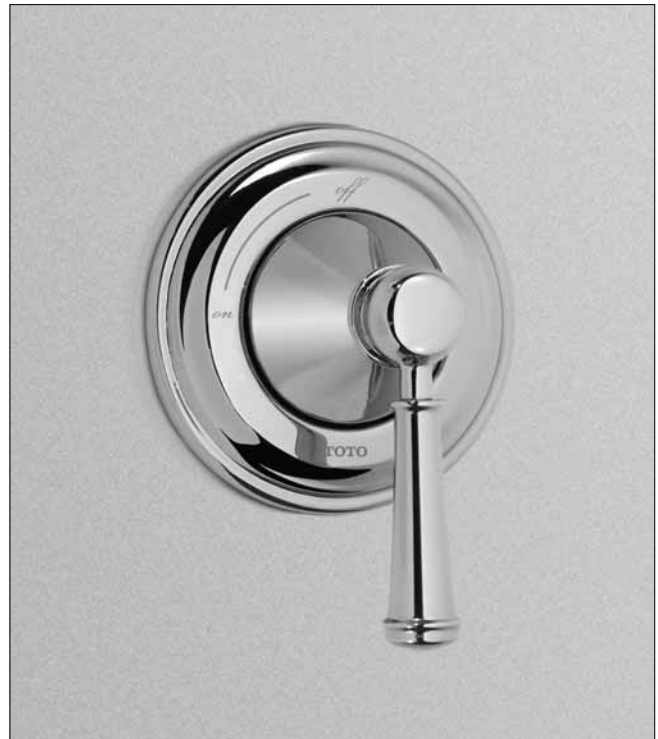

## Vivian™ Volume Control Trim, Lever Handle

### FEATURES

---

- Lever handle
- Consistent trim appearance regardless of valve installation depth
- Integrated off position
- For use with the TSMA Volume Control Valve

### PRODUCT SPECIFICATION

---

Volume control trim shall have a lever handle. Product shall be TOTO Model TS220C1#\_\_\_\_ and required valve shall be TSMA sold separately.