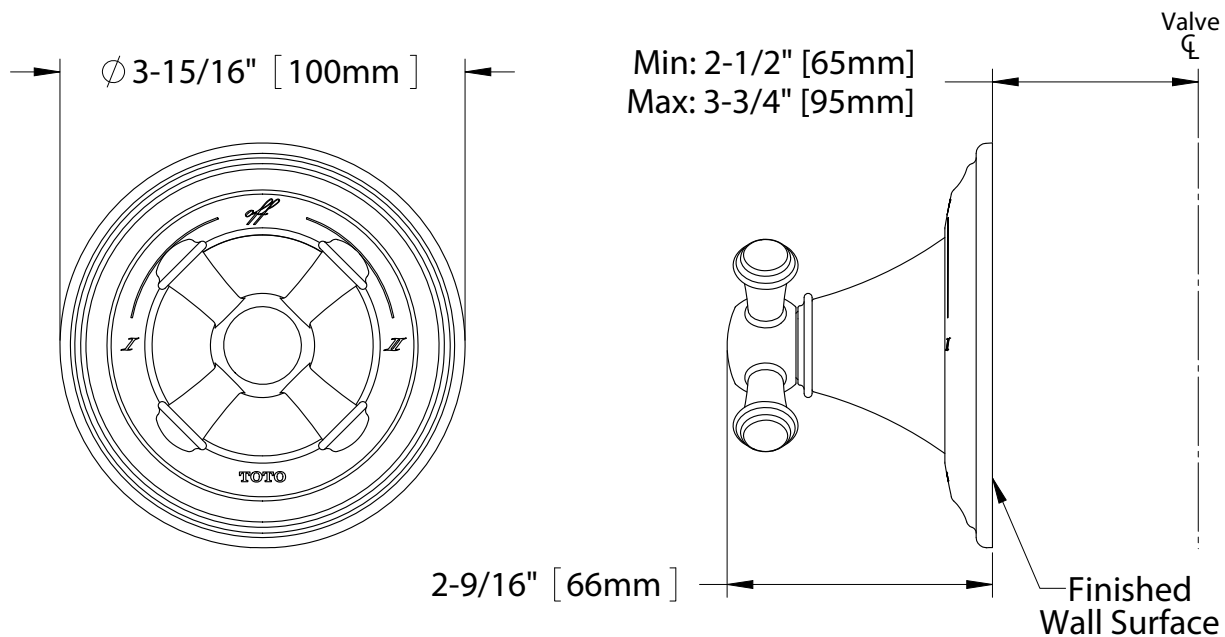

Vivian™ Two-Way Diverter Trim with Off, Cross Handle

FEATURES

- Consistent trim appearance regardless of valve installation depth
- Integrated off position
- For use with the Two-Way Diverter Valve with Off (TSMV)

PRODUCT SPECIFICATION

Two-way diverter trim with off shall be TOTO Model TS220D#_____ and required valve shall be TSMV sold separately.

TS220D

Vivian™ Two-Way Diverter Trim with Off, Cross Handle

SPECIFICATIONS

- Warranty Lifetime Limited Warranty (Residential Use)
One Year (Commercial Use)
- Material Brass
- Shipping Weight 1.6 lbs.
- Shipping Dimensions 7" L x 3-1/2" W x 4" H

INSTALLATION NOTES

VALVE REQUIRED:
Two-way diverter valve with off model TSMV sold separately.