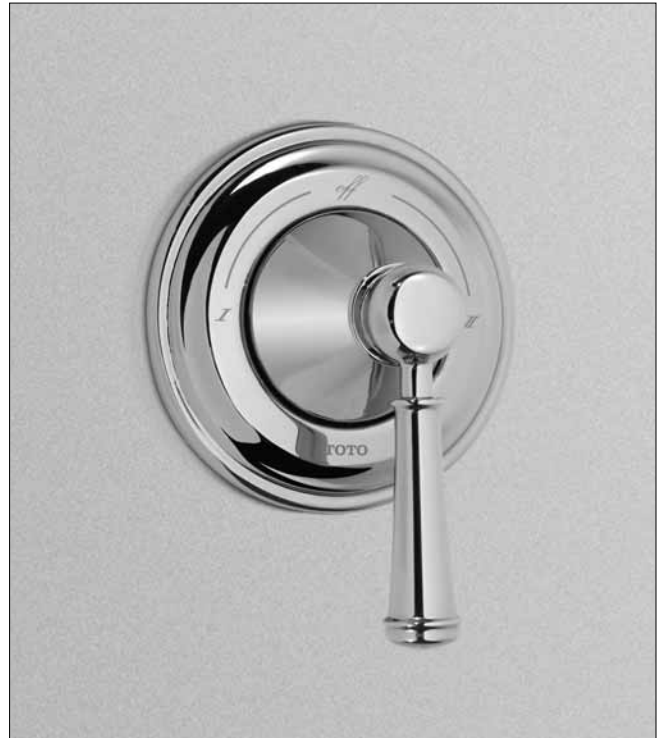

## Vivian™ Two-Way Diverter Trim with Off, Lever Handle

### FEATURES

---

- Lever handle
- Consistent trim appearance regardless of valve installation depth
- Integrated off position
- For use with the Two-Way Diverter Valve with Off (TSMV)

### PRODUCT SPECIFICATION

---

Two-way diverter trim with off shall have a lever handle. Product shall be TOTO Model TS220D1# \_\_\_\_\_ and required valve shall be TSMV sold separately.