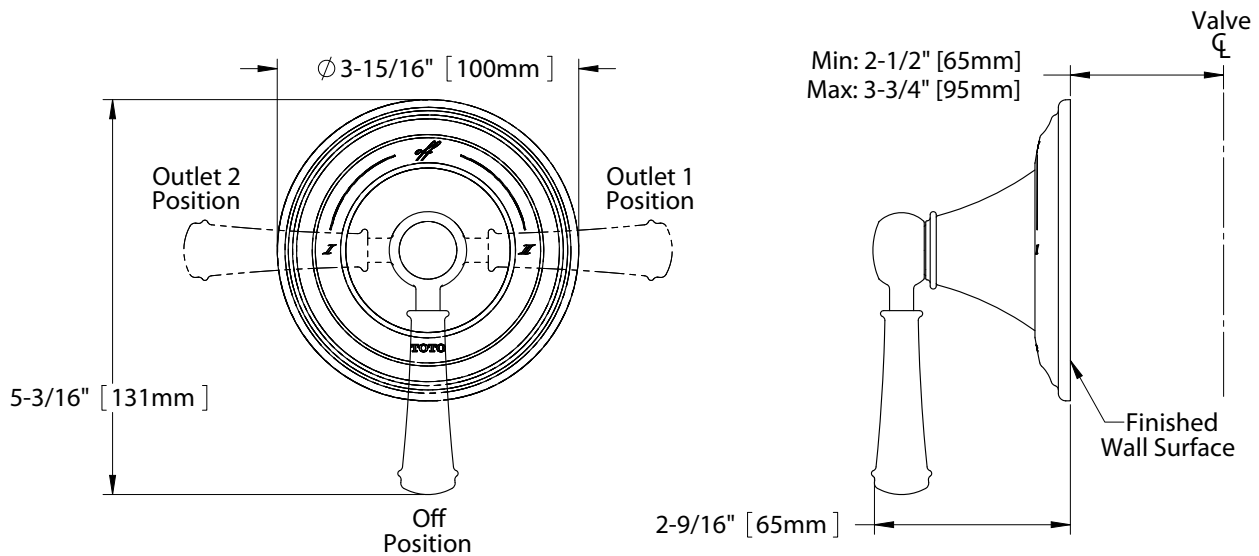

TS220D1

Vivian™ Two-Way Diverter Trim with Off, Lever Handle

SPECIFICATIONS

- Warranty Lifetime Limited Warranty (Residential Use)
  One Year (Commercial Use)
- Material Brass
- Shipping Weight 1.6 lbs.
- Shipping Dimensions 7" L x 3-1/2" W x 4" H

INSTALLATION NOTES

VALVE REQUIRED:
Two-way diverter valve with off model TSMV sold separately.

TOTO®

These dimensions and specifications are subject to change without notice