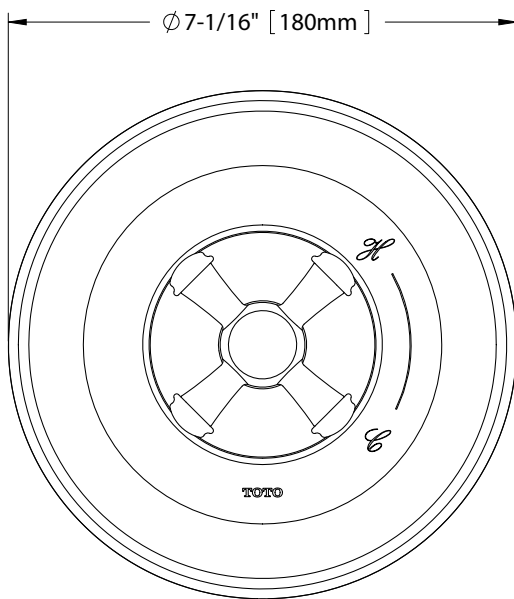

PRODUCT SPECIFICATION

Pressure balance valve trim shall be TOTO Model TS220P#_____ and required valve shall be TSPTM sold separately.

TS220P

Vivian™ Pressure Balance Valve Trim With Cross Handle

SPECIFICATIONS

- Warranty Lifetime Limited Warranty (Residential Use)
One Year (Commercial Use)
- Material Brass
- Shipping Weight 3.2 lbs.
- Shipping Dimensions 8-1/2" L x 7-1/2" W x 5-1/2" H

INSTALLATION NOTES

VALVE REQUIRED:
Pressure balancing valve model TSPTM sold separately.