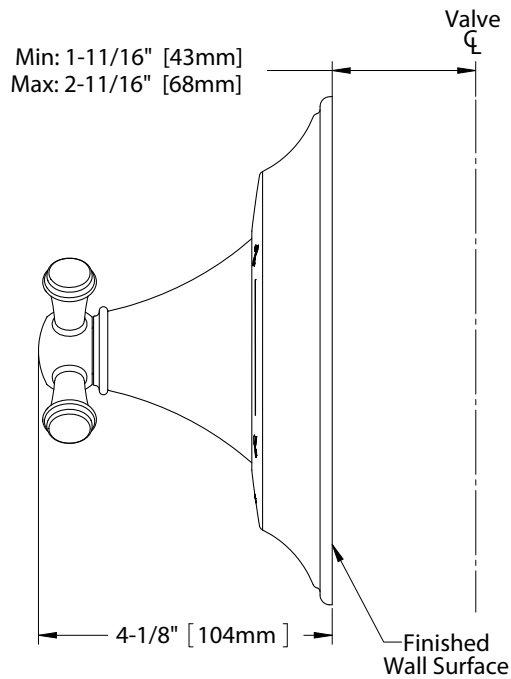

PRODUCT SPECIFICATION

Pressure balance valve trim shall be TOTO Model TS220P#_____ and required valve shall be TSPTM sold separately.

TS220P

Vivian™ Pressure Balance Valve Trim With Cross Handle

SPECIFICATIONS

- Warranty Lifetime Limited Warranty (Residential Use)
One Year (Commercial Use)
- Material Brass
- Shipping Weight 3.2 lbs.
- Shipping Dimensions 8-1/2" L x 7-1/2" W x 5-1/2" H

INSTALLATION NOTES

VALVE REQUIRED:
Pressure balancing valve model TSPTM sold separately.