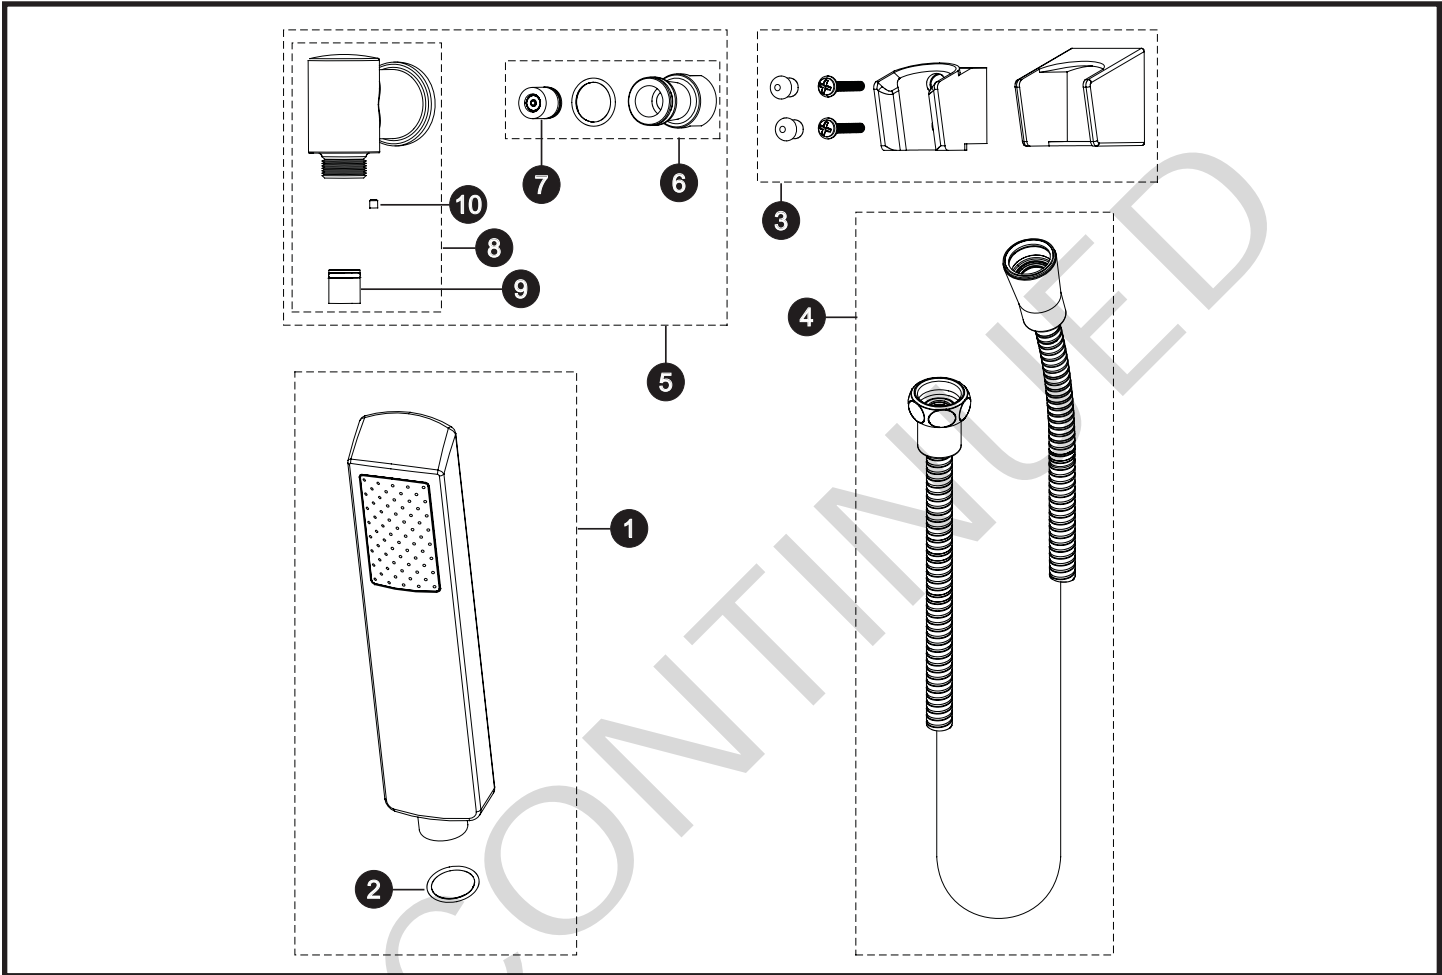

**GUINEVERE®  
HAND SHOWER SET**

ITEM	PART	DESCRIPTION
1	THP4237#CP	HAND SHOWER HEAD
2	THP4070	O-RING
3	THP4336#CP	HAND SHOWER HOLDER
4	THP4071#CP	FLEX HOSE
5	THU4512#CP	SUPPLY ELBOW
6	THP4347	SUPPLY ELBOW ADAPTER
7	THP4089	CHECK VALVE
8	THP4346#CP	SHOWER ELBOW [EXPOSED]
9	THP4066	FLOW REGULATING CHECK VALVE
10	THP4014	SET SCREW