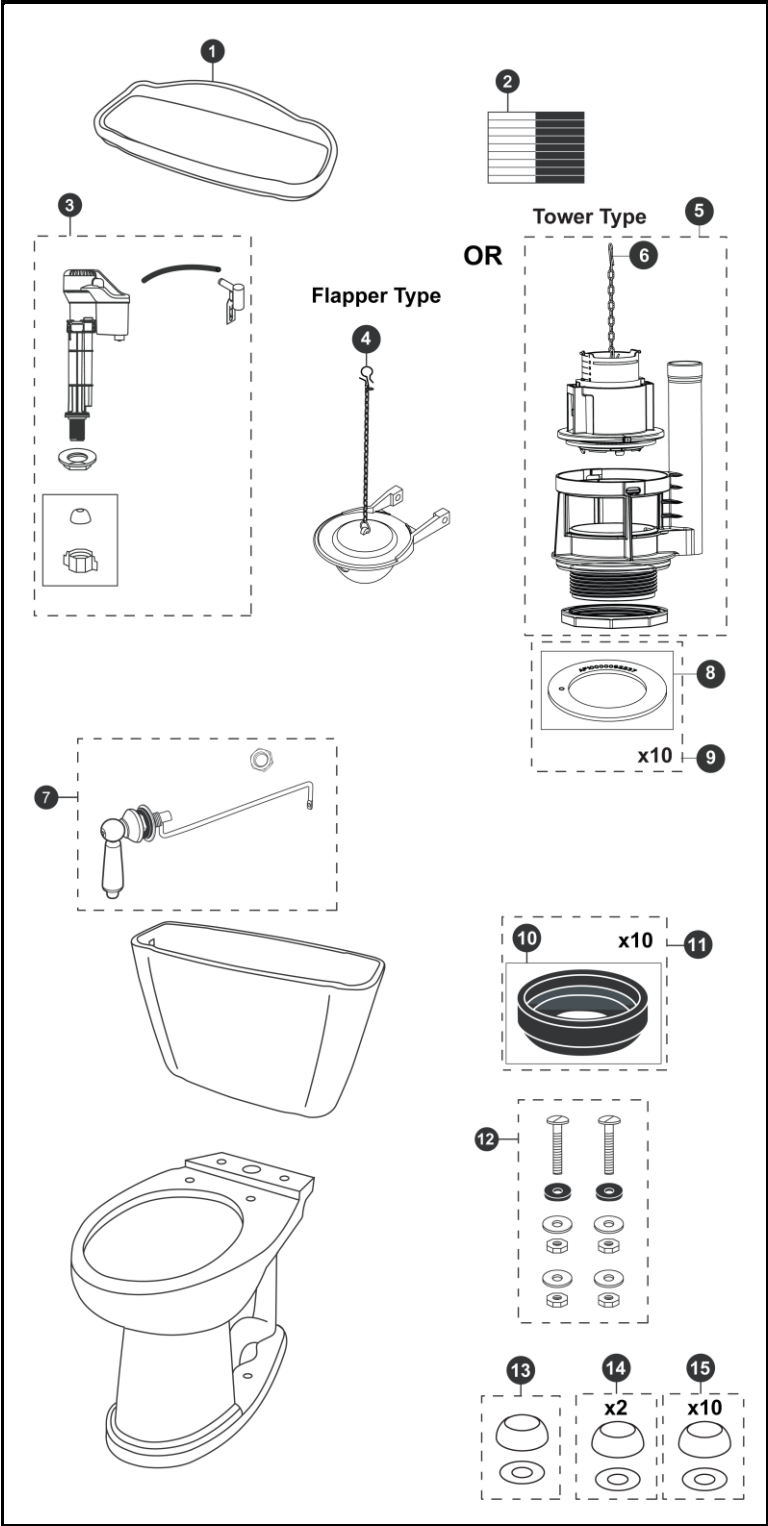

Whitney®
1.6 Gpf Toilet, Elongated,
G-MAX®, 12" Rough-In,
Universal Height

Item	Part	Description
1	TCU754CR#01	Tank Lid w/ Velcro Tape - Cotton
	TCU754CR#03	Tank Lid w/ Velcro Tape - Bone
	TCU754CR#11	Tank Lid w/ Velcro Tape - Colonial White
	TCU754CR#12	Tank Lid w/ Velcro Tape - Sedona Beige
	TCU754CR#51	Tank Lid w/ Velcro Tape - Ebony
2	THU107	Velcro Tape
3	TSU708	Fill Valve
4	THU500S	Flapper w/ Chain
5	THU443.15K-A	Drain Valve for Tower Type
6	THU440-A	Flush Tower
7	THU141#01	Trip Lever - Cotton
	THU141#03	Trip Lever - Bone
	THU141#11	Trip Lever - Colonial White
	THU141#12	Trip Lever - Sedona Beige
	THU141#51	Trip Lever - Ebony
	THU141N#CP	Trip Lever - Chrome Plated
	THU141#BN	Trip Lever - Brushed Nickel
	THU141#PN	Trip Lever - Polished Nickel
	THU141#RB	Trip Lever - Oil Rubbed Bronze
	THU141#SB	Trip Lever - Satin Brass
8	THU407	Seal Gasket (1 piece)
9	THU370	Seal Gasket (10 pieces)
10	9BU024E	Tank to Bowl Gasket (1 piece)
11	THU131	Tank to Bowl Gaskets (10 pieces)
12	TSU01D	Tank Mounting Kit
13	THU098#01	Bolt Cap Sets - Cotton (20 pieces)
	THU098#03	Bolt Cap Sets - Bone (20 pieces)
	THU098#11	Bolt Cap Sets - Colonial White (20 pieces)
	THU098#12	Bolt Cap Sets - Sedona Beige (20 pieces)
	THU098#51	Bolt Cap Sets - Ebony (20 pieces)
14	THU044#01	Bolt Cap Set - Cotton (1 set)
	THU044#03	Bolt Cap Set - Bone (1 set)
	THU044#11	Bolt Cap Set - Colonial White (1 set)
	THU044#12	Bolt Cap - Sedona Beige
	THU044#51	Bolt Cap - Ebony
15	THU044S#01	Bolt Cap Set - Cotton (2 pieces)
	THU044S#03	Bolt Cap Set - Bone (2 pieces)
	THU044S#11	Bolt Cap Set - Colonial White (2 pieces)
	THU044S#12	Bolt Cap Set - Sedona Beige (2 pieces)
	THU044S#51	Bolt Cap Set - Ebony (2 pieces)

Note:
THU141N has left hand threads.

Product Number Explanations		
Two-Piece Toilet	Tank	Bowl
(CST) Gravity Type Toilet	(ST) Tank	(C) Bowl
(754) Model	(754) Model	(754) Model
(S) G-MAX®	(S) G-MAX®	(S) G-MAX®
(F) Universal Height		(F) Universal Height
(N) Revision		