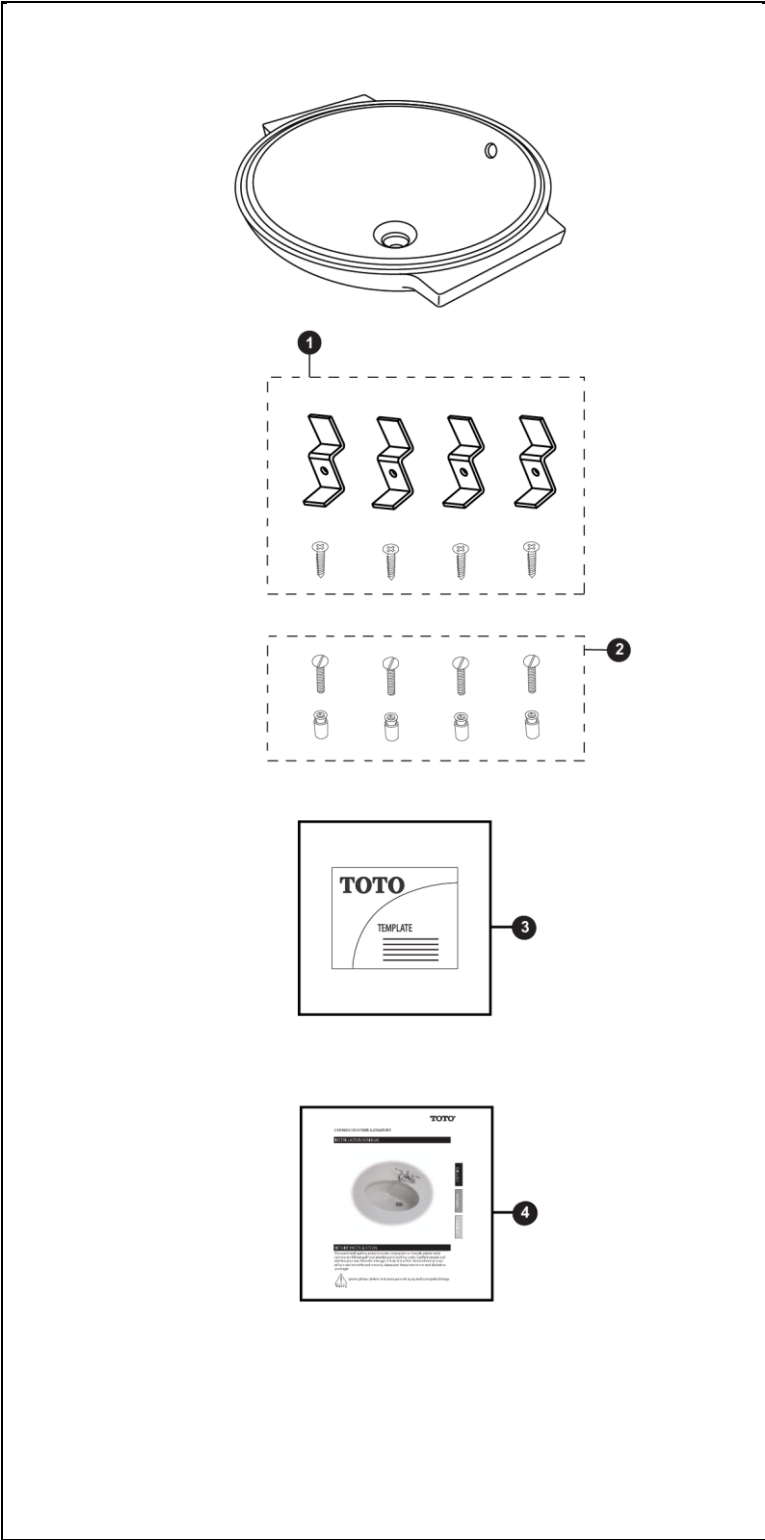

Under Counter Lavatory

LT193G
LT193

Item	Part	Description
1	THU473	Mounting set, UC lav, medium rim
2	THU410	Anchor set, UC lav, hard surface
3	0GU157	Template
4	0GU035-5	Installation and Owner's Manual, UC lav

Note:

Product Number Explanations	
Under Counter Lavatory	Colors
(LT) Lavatory	(#01) Cotton
(193) Model	(#03) Bone
(G) CeFIONtect™	(#11) Colonial White
	(#12) Sedona Beige
	(#51) Ebony

Actual Product may vary slightly from illustration.