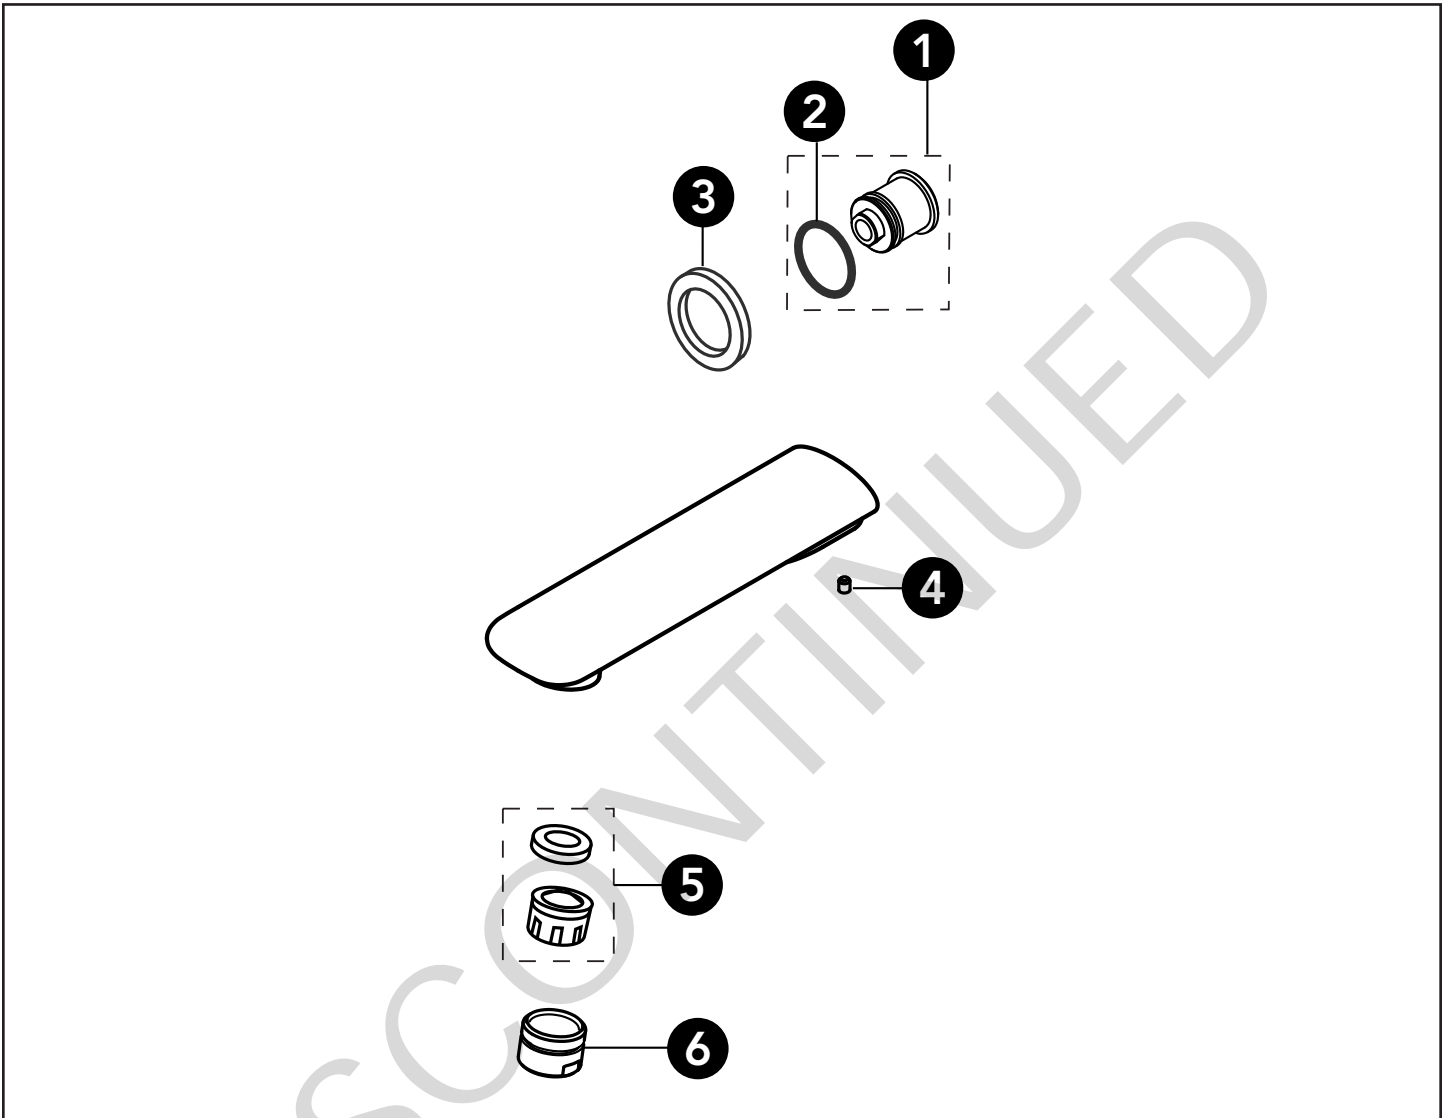

**AQUIA®**  
**Wall Spout**

LEGEND
## = Denotes Finish
#CP = Polished Chrome
#BN = Brushed Nickel
#PN = Polished Nickel

Item	Part	Description
1	THP4057	Pipe Adaptor & O-ring
2	THP4058	O-ring
3	THP4555	Gasket
4	THP4085	Set Screw
5	THP4560	Gasket & Aerator
6	THP4561##	Aerator Housing