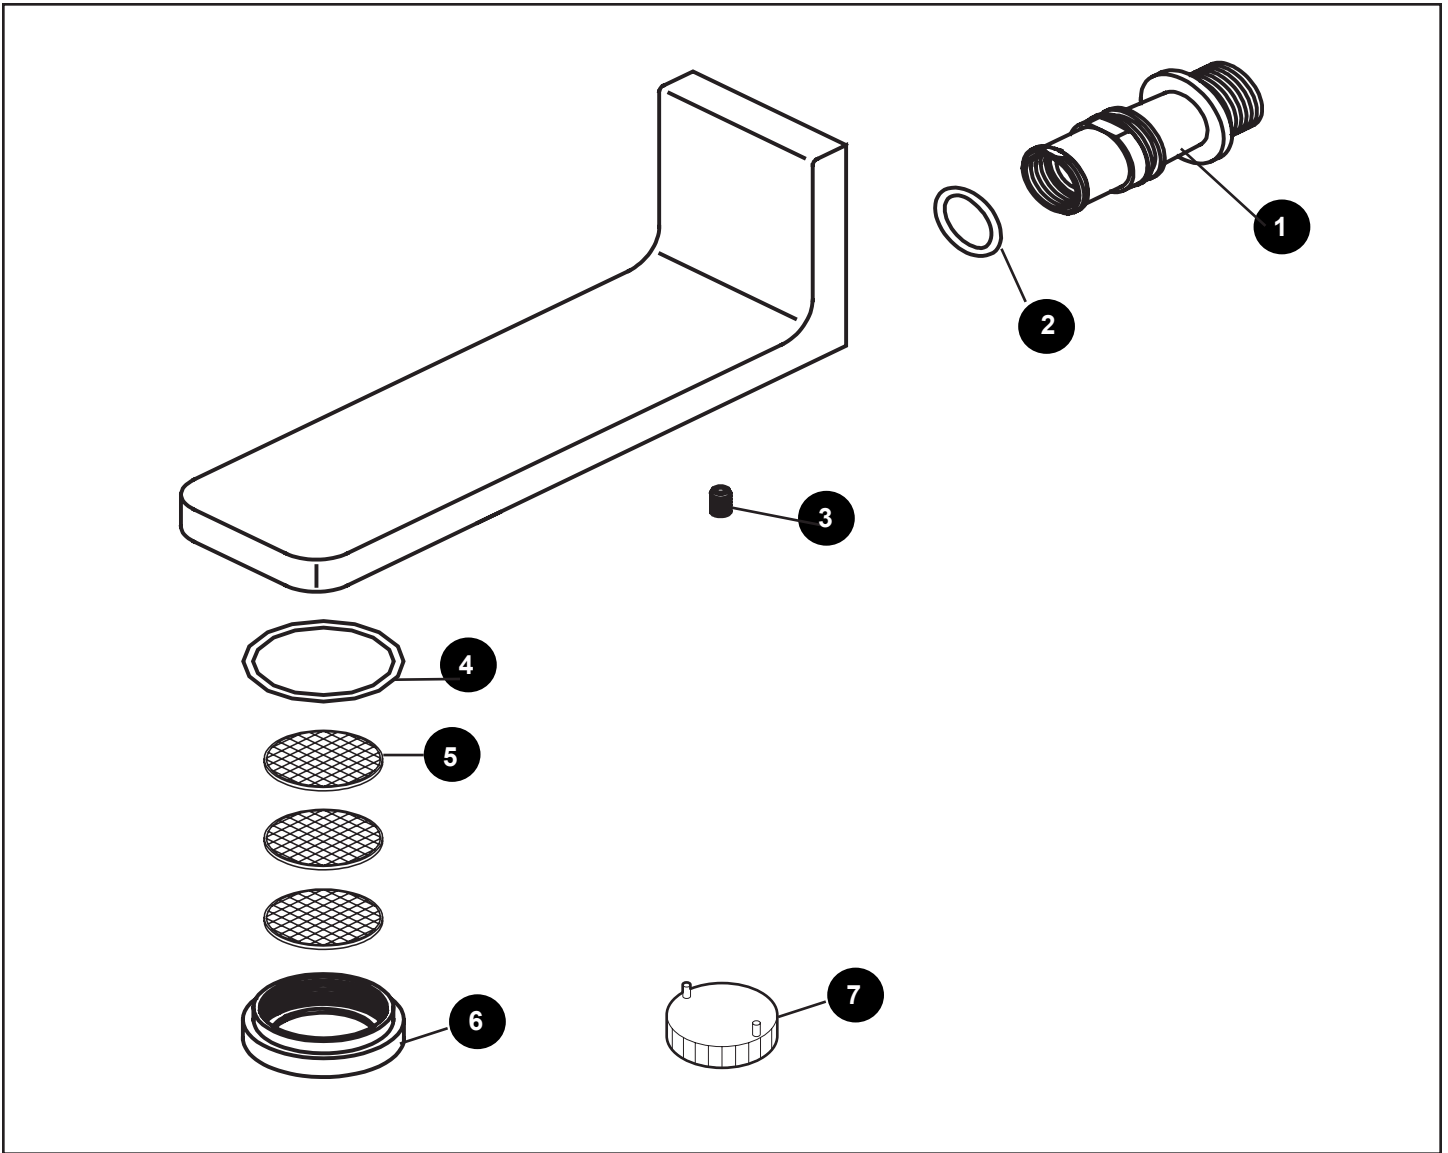

KIWAMI® RENESSE®
Wall Spout

Item	Part	Description
1	THP4735	Adapter
2	THP4736	O-Ring/ Adapter
3	THP4740#\$\$	Set Screw
4	THP4760	O-Ring
5	THP4761	Screens, Laminar (1pc.)
6	THP4762#\$\$	Housing
7	THP4798#\$\$	Spout Key (Removal tool)

LEGEND
\$\$ = Denotes Finish
#CP = Polished Chrome