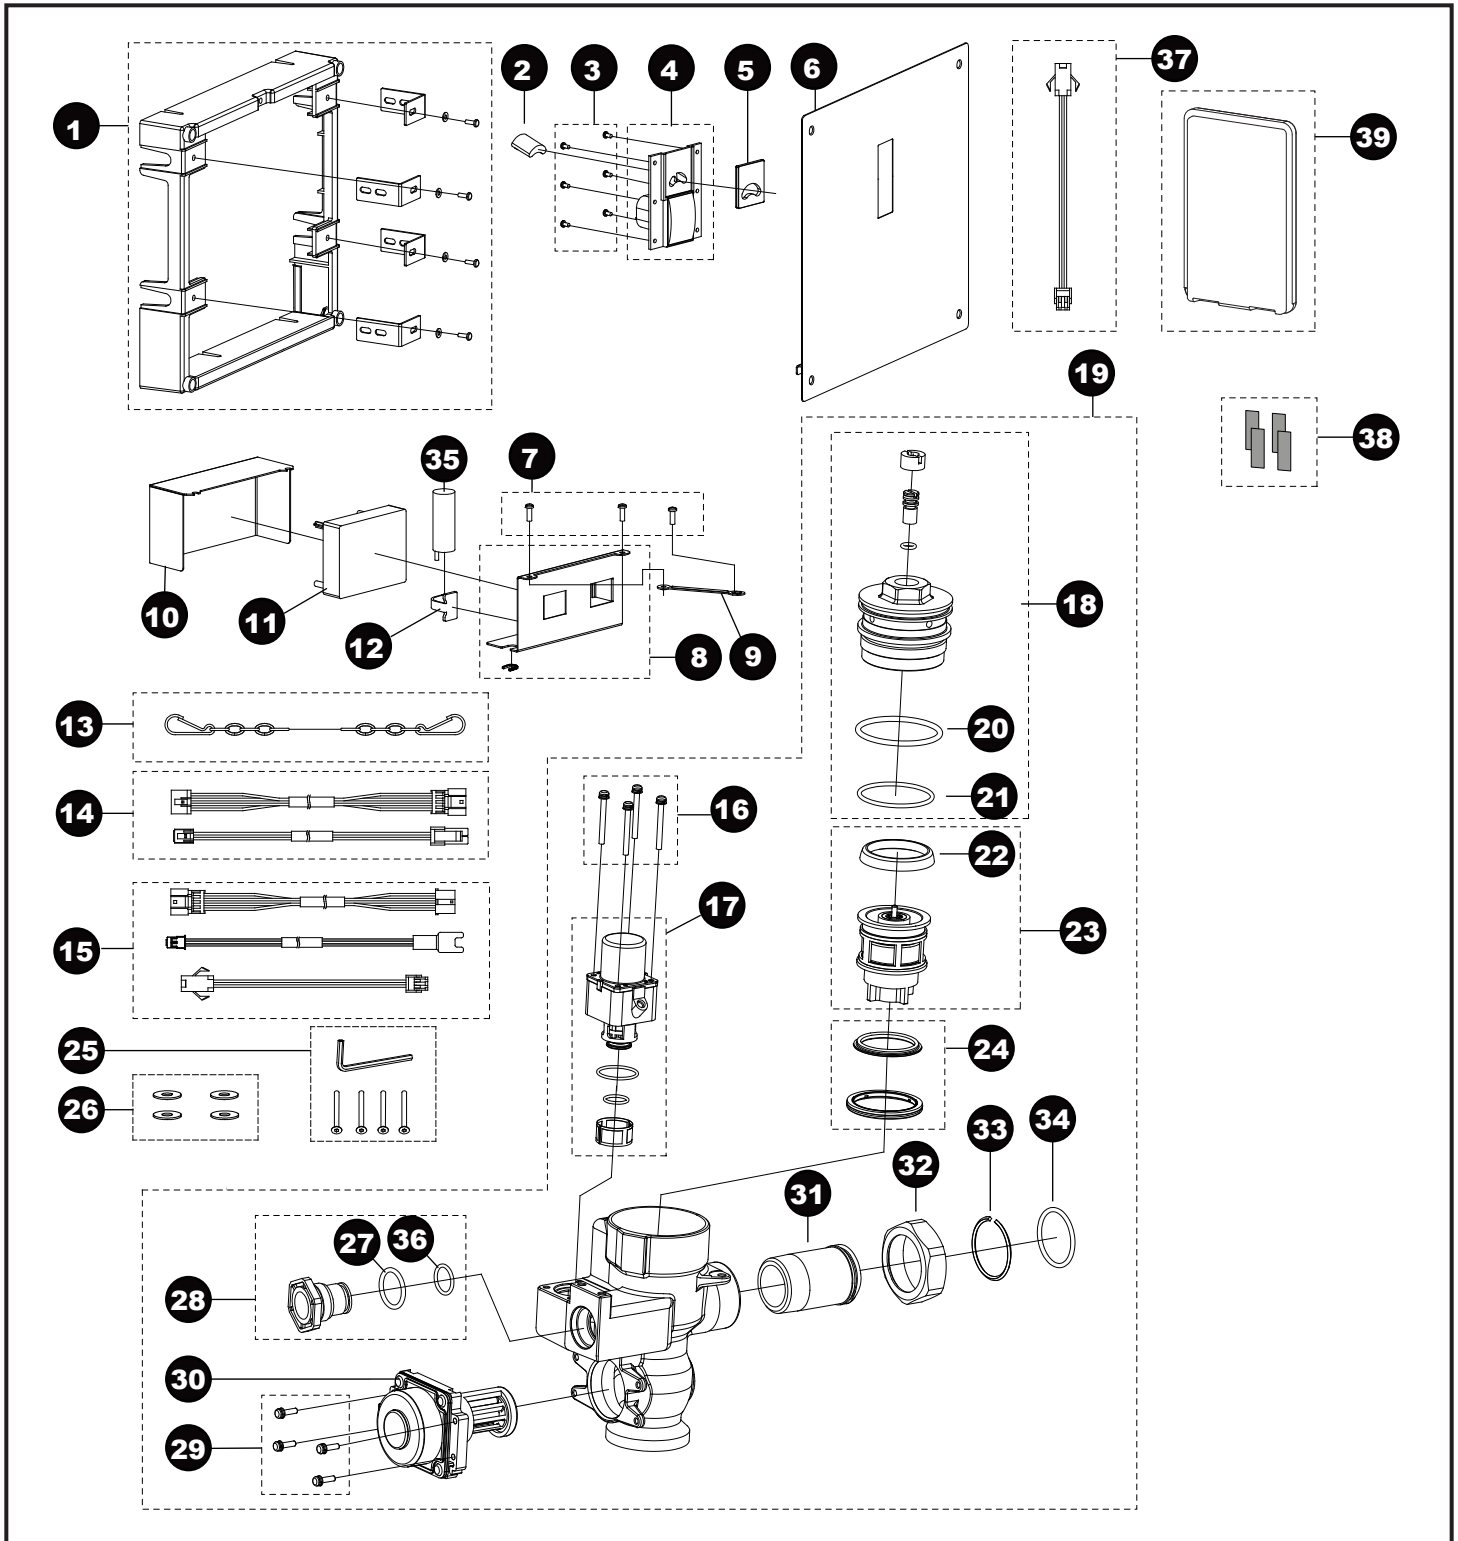

**ECOPOWER® Flush Valve,
Urinal, Concealed Large, 0.5 Gpf**

TEU2LAR(X)(iA)(i2)(i4)#SS
TEU2LA(X)(iA)(i2)(i4)11#SS
TEU2LA(iA)(i2)(i4)12#SS
TEU2LA(iA)(i2)(i4)21#SS

**ECOPOWER® Flush Valve,
Urinal, Concealed Large, 0.5 Gpf**

TEU2LAR(X)(iA)(i2)(i4)#SS
TEU2LA(X)(iA)(i2)(i4)11#SS
TEU2LA(iA)(i2)(i4)12#SS
TEU2LA(iA)(i2)(i4)21#SS

Item	Part	Description
1	TH559EDV341	Frame assembly, large cover
2	THP3187	Sensor
3	THP3215	Screw, sensor bracket, concealed (6/bag)
4	THP3214	Touch-button assembly
5	THP3213	Glass, sensor window, concealed
6	THP3211	Cover plate, large
7	THP3204	Screws, valve body, cover (5/bag)
8	THP3217	Housing, controller, concealed
9	THP3218	Mount stay, controller box
10	THP3216	Cover, box, controller, concealed
11	THP3198	Controller unit for 0.5gpf
	THP3358	Controller unit for 0.5gpf IoT Flush Valve
12	TH559EDV517	Clamp set (10/bag)
13	TH559EDV345	Chain, cover plate
14	THP3221	Harness, concealed (2 type/bag)
15	THP3209	Extension harness (3 type/bag)
16	THP3192	Screw, solenoid valve, (4/bag)
17	THP3190R	Solenoid valve assembly
18	THP3188	Valve cap assembly
	THP3188X	Valve cap assembly for Reclaimed Water
19	THP3228	Valve assy, concealed, urinal
	THP3228X	Valve assy, concealed, urinal for Reclaimed Water
20	THP3189	O-ring, piston cap, top, large (10/bag)
21	TH305SV112	O-ring, valve cap botm (10/bag)
22	TH305SV103	U-packing, piston (10/bag)
23	TH323V104R	Piston assembly
24	TH321	Seat packing set
25	THP3233	Screw w/wrench set
26	THP3219	Washer, plastic (4/bag)
27	THP3013	O-ring, cap (10/bag)
28	THP3220	Plug
29	TH559EDV505	Screw, ECOPOWER generator (4/bag)
30	THP3234	ECOPOWER generator, urinal
31	TH305SV114	Tailpiece
32	TH305SV113	Nut, tailpiece/angle stop
33	TH305SV105	Locking ring set, tailpiece (10/bag)
34	TH305SV106	O-ring, tailpiece/angle stop
35	THP3053	Back-up battery
36	THP3242	O-ring (1/bag)
37	THP3362	IoT wire harness, long
38	THP3503	Velcro tape (2 pairs/bag)
39		IoT communication card, please contact TOTO sales representative or technical support for more information

Vacuum Breaker Sets

- VB1311R#RB Back Spud, 3/4" Outlet, Concealed
- VB0912R#RB Top Spud, 3/4" Outlet, Concealed
- VB1321R#RB Back Spud, 1-1/4" Outlet, Concealed
- VB1311XR#RB Back Spud, 3/4" Outlet, Concealed for Reclaimed Water
- VB1321XR#RB Back Spud, 1-1/4" Outlet, Concealed for Reclaimed Water

Note: For additional information, refer to the individual vacuum breaker parts sheets.