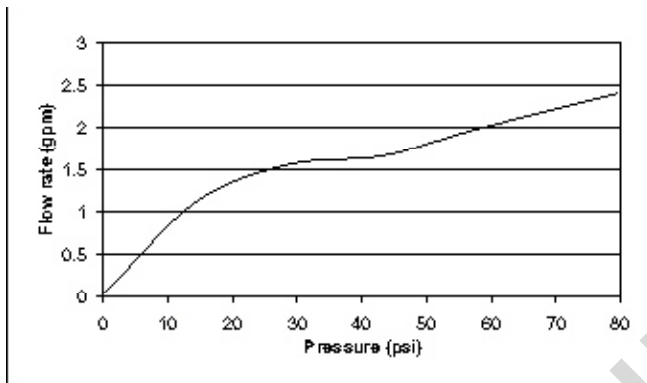

PRODUCT SPECIFICATION

The showerhead with arm shall feature single spray with full coverage. Shower shall be 8" square with swivel showerhead and arm. Showerhead shall have rubber nozzles to prevent limescale build up. Showerhead shall have a flow rate of 2.5 gallons per minute. Showerhead shall be TOTO Model TS930A1_____.

TS930A1

Lloyd® Rain Showerhead 8"

SPECIFICATIONS

- Warranty Lifetime Limited Warranty (Residential Use)
One Year (Commercial Use)
- Material Brass
- Shipping Weight 12.2 lbs.
- Shipping Dimensions 21-1/2" L x 14-1/2" W x 4" H
- Maximum Flow Rate 2.5 gpm (9.5 lpm)