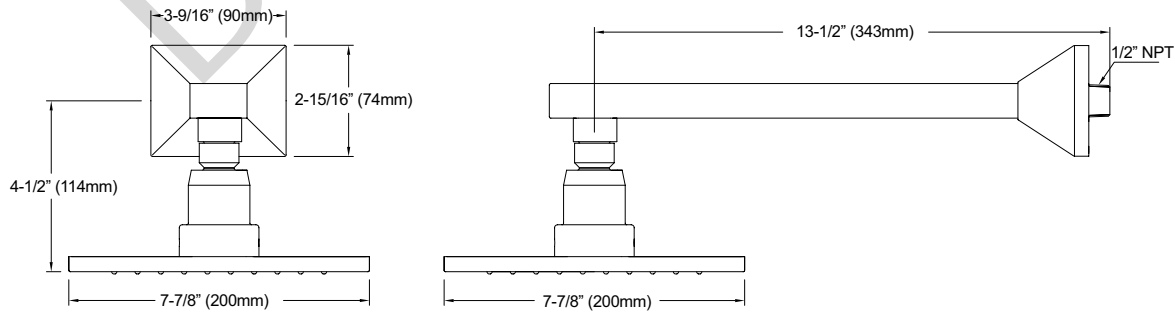

PRODUCT SPECIFICATION

The showerhead with arm shall feature single spray with full coverage. Shower shall be 8" square with swivel showerhead and arm. Showerhead shall have rubber nozzles to prevent limescale build up. Showerhead shall have a flow rate of 2.5 gallons per minute. Showerhead shall be TOTO Model TS930A1_____.

TS930A1

Lloyd® Rain Showerhead 8"

SPECIFICATIONS

- Warranty Lifetime Limited Warranty (Residential Use)
One Year (Commercial Use)
- Material Brass
- Shipping Weight 12.2 lbs.
- Shipping Dimensions 21-1/2" L x 14-1/2" W x 4" H
- Maximum Flow Rate 2.5 gpm (9.5 lpm)