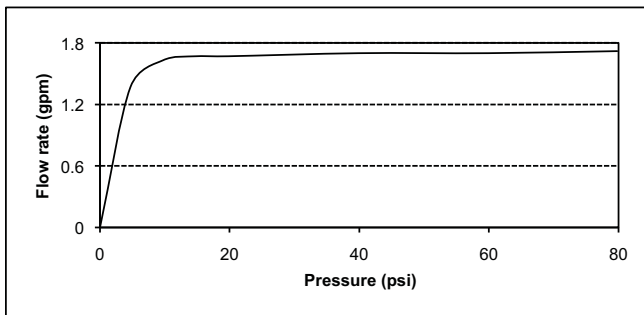

---

**Square Rain High-Efficiency Showerhead 10" , 1.75 gpm**

---

**FEATURES**

- Rubber nozzles to prevent limescale build up
- Showerarm included
- Water saving 1.75 gpm

---

**COLORS/FINISHES**

- #CP Polished Chrome

---

**PRODUCT SPECIFICATION**

The showerhead with arm shall feature single spray with full coverage and 10" square. Showerhead shall have rubber nozzles to prevent limescale build up. Showerhead shall have a flow rate of 1.75 gallons per minute. Showerhead shall be TOTO Model TS100B1L\_\_\_\_\_.

## Square Rain High-Efficiency Showerhead 10", 1.75 gpm

### SPECIFICATIONS

- Warranty: Lifetime Limited Warranty (Residential Use)  
One Year (Commercial Use)
- Material: Brass
- Shipping Weight: 14.9 lbs.
- Shipping Dimensions: 21-1/2" L x 14-1/2" W x 4" H
- Maximum Flow Rate: 1.75 gpm (6.6 lpm)