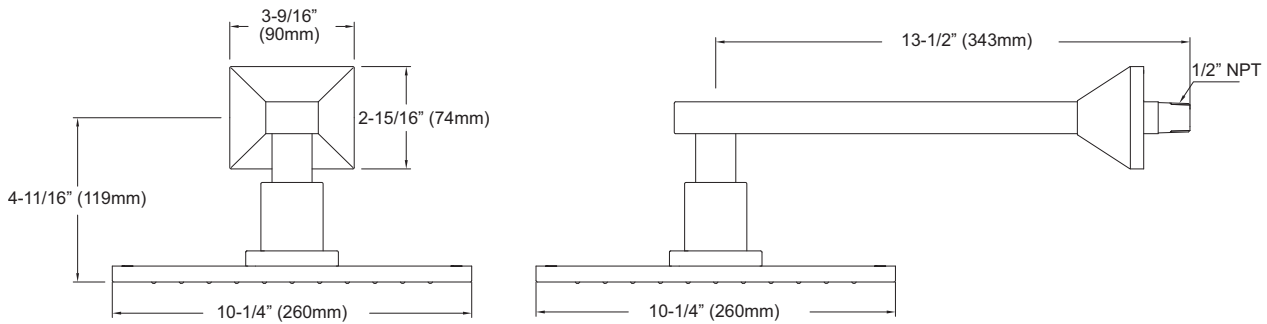

---

**Square Rain High-Efficiency Showerhead 10" , 1.75 gpm**

---

**FEATURES**

- Rubber nozzles to prevent limescale build up
- Showerarm included
- Water saving 1.75 gpm

---

**COLORS/FINISHES**

- #CP Polished Chrome

---

**PRODUCT SPECIFICATION**

The showerhead with arm shall feature single spray with full coverage and 10" square. Showerhead shall have rubber nozzles to prevent limescale build up. Showerhead shall have a flow rate of 1.75 gallons per minute. Showerhead shall be TOTO Model TS100B1L\_\_\_\_\_.

## Square Rain High-Efficiency Showerhead 10", 1.75 gpm

### SPECIFICATIONS

- Warranty: Lifetime Limited Warranty (Residential Use)  
One Year (Commercial Use)
- Material: Brass
- Shipping Weight: 14.9 lbs.
- Shipping Dimensions: 21-1/2" L x 14-1/2" W x 4" H
- Maximum Flow Rate: 1.75 gpm (6.6 lpm)