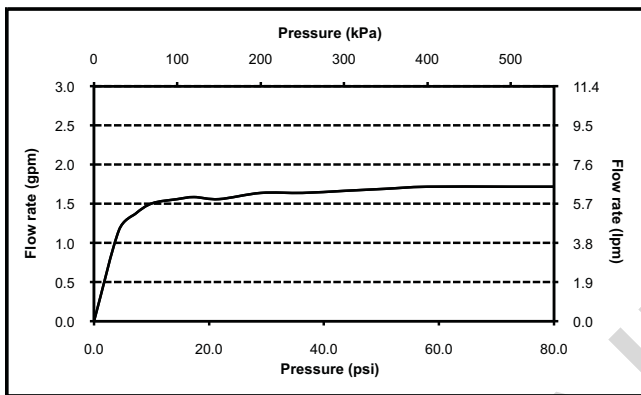

TS970AL

Guinevere® High-Efficiency Showerhead, 1.75 gpm

SPECIFICATIONS

- Warranty Lifetime Limited Warranty (Residential Use)
  One Year (Commercial Use)
- Material Brass
- Shipping Weight 11.0 lbs.
- Shipping Dimensions 14" L x 8-3/4" W x 5-1/2" H
- Maximum Flow Rate 1.75 gpm (6.6 lpm)

TOTO®

These dimensions and specifications are subject to change without notice