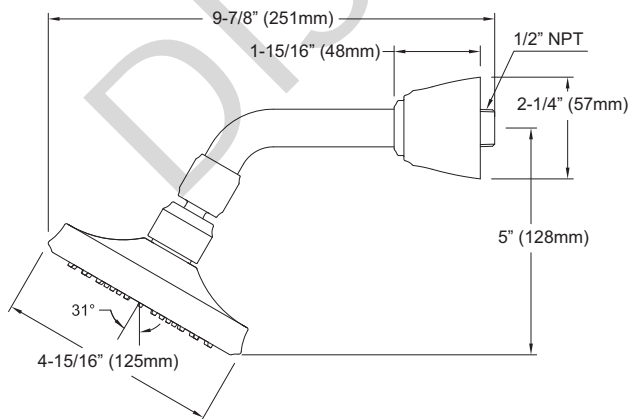

### PRODUCT SPECIFICATION

The showerhead with arm shall feature single spray with full coverage. Showerhead shall have rubber nozzles to prevent limescale build up. Showerhead shall have a flow rate of 1.75 gallons per minute. Showerhead shall be TOTO Model TS970AL\_\_\_\_\_.

## Guinevere® High-Efficiency Showerhead, 1.75 gpm

### SPECIFICATIONS

- Warranty Lifetime Limited Warranty (Residential Use)  
One Year (Commercial Use)
- Material Brass
- Shipping Weight 11.0 lbs.
- Shipping Dimensions 14" L x 8-3/4" W x 5-1/2" H
- Maximum Flow Rate 1.75 gpm (6.6 lpm)