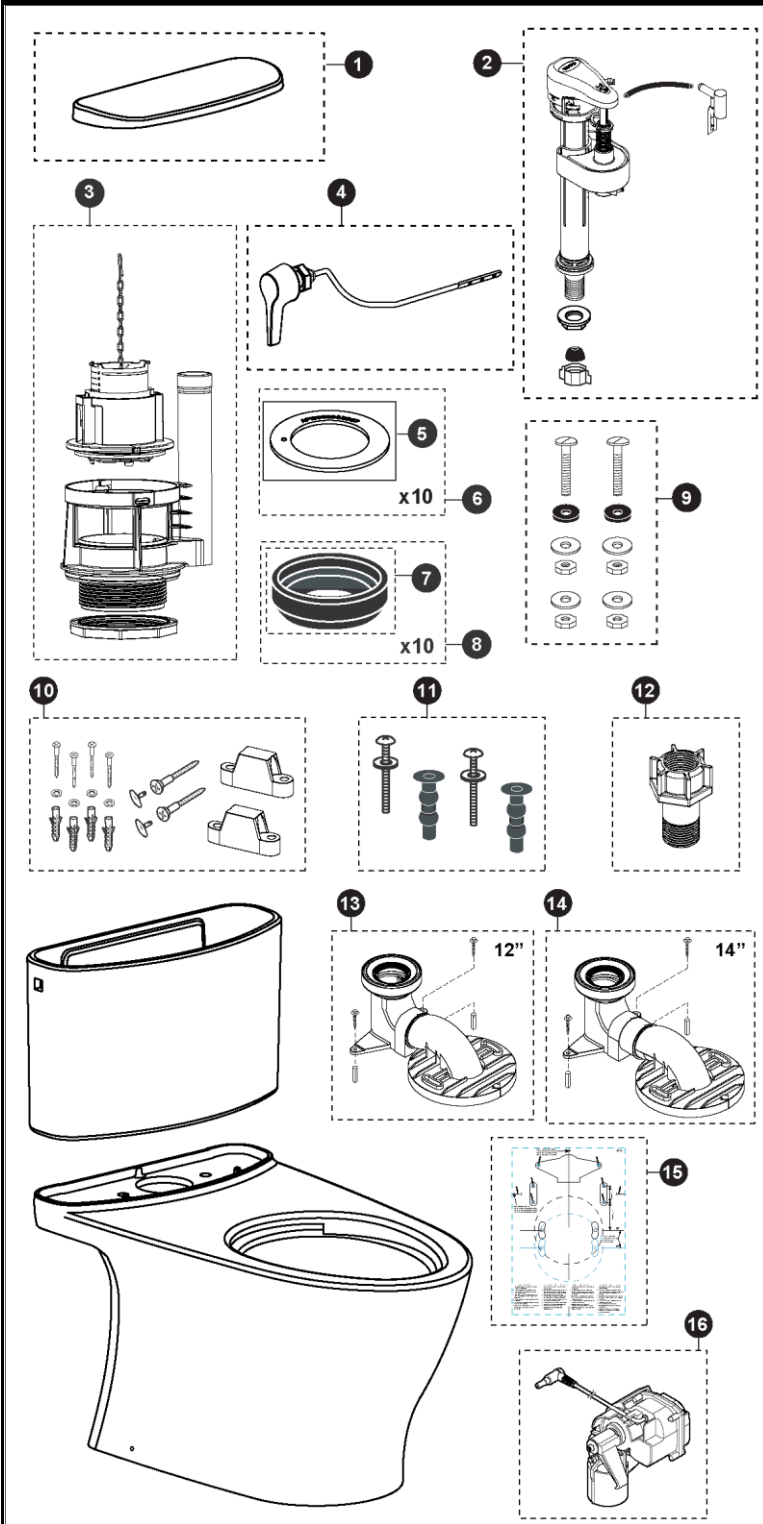

MS442124CEF(G), MS442234CEFG, MW4423046CEFG(A) & MW4423056CEFG(A)

MS442124CEF
CT442CUFT40
ST442EA / SS124

MS442234CEFG
CST442CEFGT40
ST442EA
SS234

MW4423046CEFG(A)
CT442CUFGT40
ST442EA
SW3046AT40

MW4423056CEFG(A)
CT442CUFGT40
ST442EA
SW3056AT40

2-pc Nexus®

**1.28Gpf Toilet, Elongated, Universal Height,
TORNADO FLUSH®, Unifit Rough-in,
(including CEFIONTECT® & Auto Flush)**

MS442124CEFG
CT442CUFGT40
ST442EA / SS124

Item	Part	Description
1	TCU442CRE#01 TCU442CRE#03 TCU442CRE#11 TCU442CRE#12 TCU442CRE#51	Tank Lid - Cotton Tank Lid - Bone Tank Lid - Colonial White Tank Lid - Sedona Beige Tank Lid - Ebony
2	TSU83.35-A	Fill Valve
3	THU652-A	Flush Valve
4	THU750#CP	Trip Lever
5	THU407	Seal Gasket (1 piece)
6	THU370	Seal Gasket (10 pieces)
7	9BU024E	Tank to Bowl Gaskets (1 piece)
8	THU131	Tank to Bowl Gaskets (10 pieces)
9	TSU01D	Tank Mounting Hardware
10	THU764#01-A THU764#03-A THU764#12-A THU764#51-A	Toilet Mounting Hardware - Cotton & Col. White Toilet Mounting Hardware - Bone Toilet Mounting Hardware - Sedona Beige Toilet Mounting Hardware - Ebony
11	THU651N	Top Mounting Hardware for Seat
12	9AU321-A	Fill Valve Extension Adapter
13	TSU10W.12	Unifit Rough-in 12"
14	TSU10W.14	Unifit Rough-in 14"
15	0GU186-A	Template
16	THU767	Auto Flush unit for single flush

Note:

Product Number Explanations

Two-Piece Toilet

(MS) Toilet & Seat combo
(MW) Toilet & Washlet combo
(SS) Seat
(SW) Washlet
(442) Model
(C) TORNADO FLUSH®
(E) 1.28gpf / 4.8Lpf
(F) Universal Height
(G) CEFIONTECT®

Tank

(ST) Tank
(442) Model
(E) 1.28gpf / 4.8Lpf
(A) Auto Flush compatible

Bowl

(CT) Skirted Bowl
(442) Model
(C) TORNADO FLUSH®
(U) 1.0gpf compatible
(F) Universal Height
(G) CEFIONTECT®
(T40) WASHLET®+

Actual Product may vary slightly from illustration.