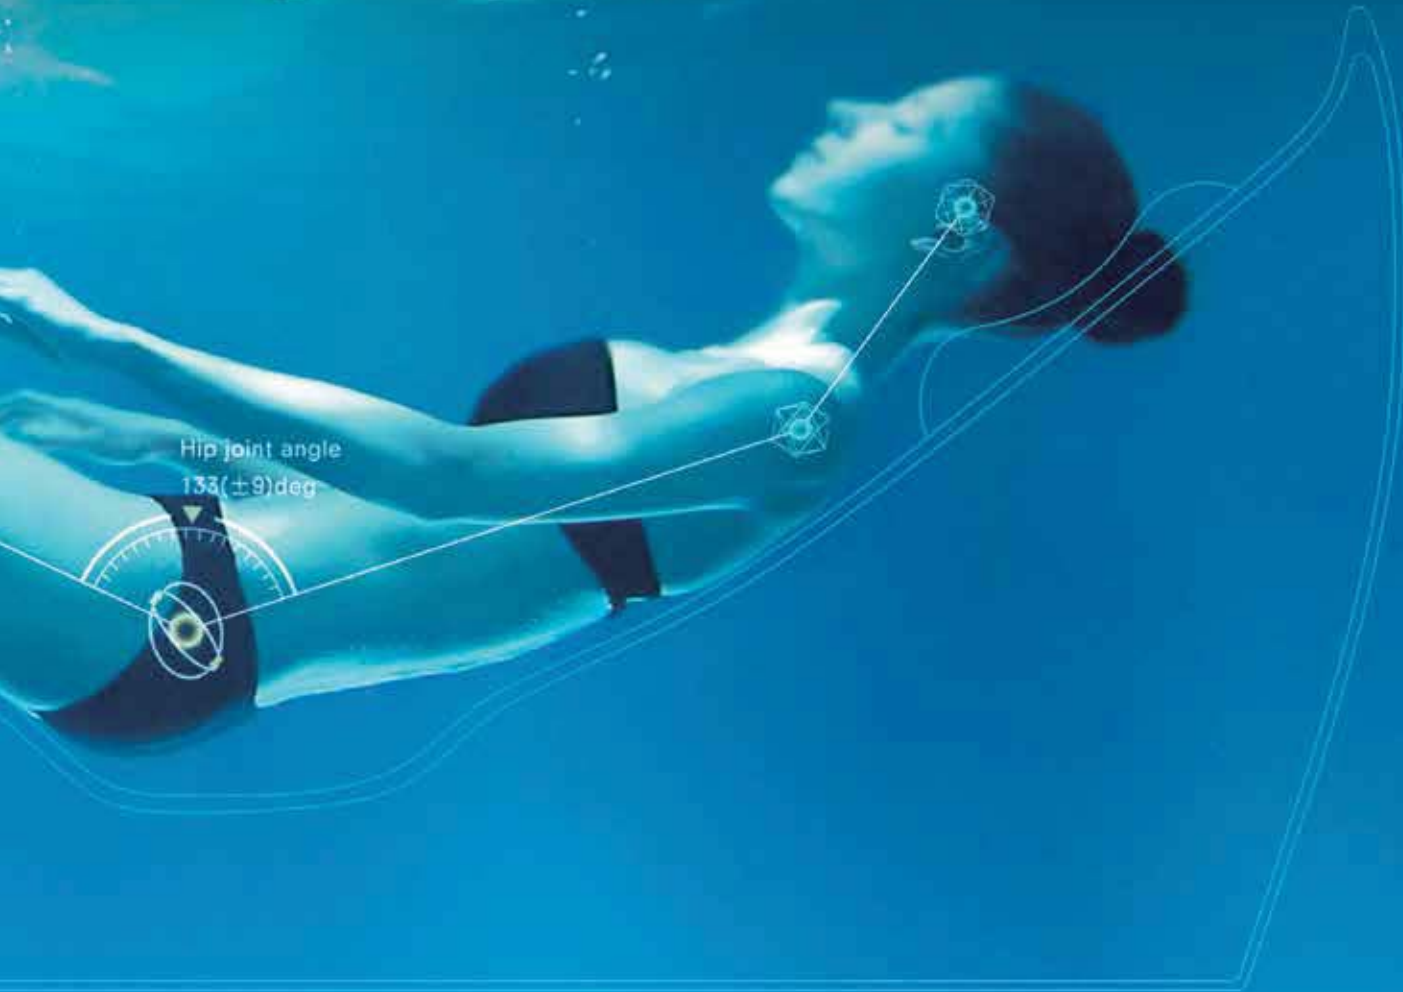

ACCESSORIES

BATHTUBS

BATH

TUBS

ZERO DIMENSION[®]

Immersed in the meditative moment of relaxation.

THE POSTURE OF AN ASTRONAUT RESTING IN SPACE

ZERO DIMENSION bathing brings freedom from gravity, releasing stress on joints and encouraging ultimate relaxation.

Graphic Image

THE BRAIN IN A STATE OF TRANQUILITY

Research has shown that the ZERO DIMENSION bathing posture reduces activity in the part of the brain that houses the language function. This is the reason ZERO DIMENSION bathing feels calming and relaxing.