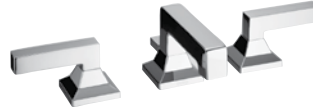

Brushed Nickel
#BN

LLOYD®

SHOWERHEAD
TS930A(L)

TUB SPOUT
TS930E

WIDESPREAD FAUCET
TL930DDLQ

ROMAN TUB FILLER
TB930DD
Valve included

PRESSURE BALANCE VALVE TRIM
TS930P (without diverter)
Requires TSPVR pressure balance valve (TS930PV)
Requires TSPTR pressure balance valve (TS930P)