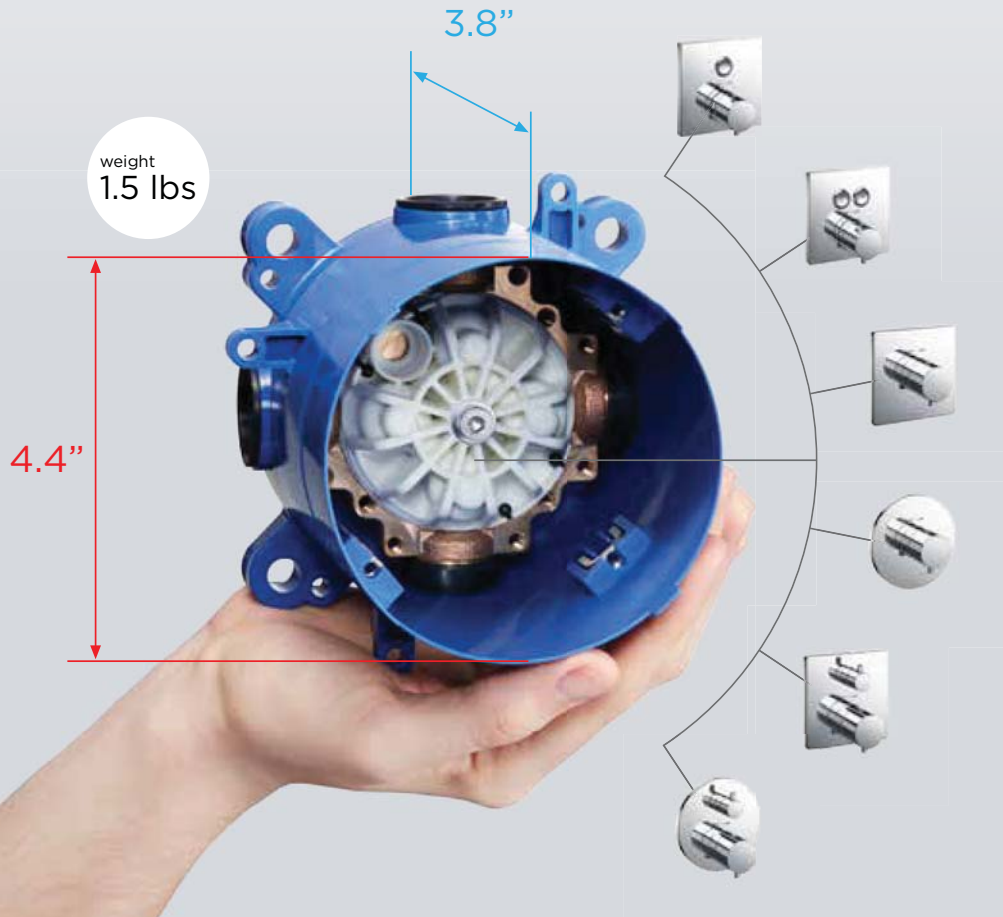

THE EXACT EXTERIOR YOU WANT.

TOTO's MINI UNIT is a technology that gives you more freedom. We don't match the concealed system to each trim, instead we use a shared module. You can choose the functionality you need such as a thermostat type or touch button type, and also make choices based on design features such as circle or square fixtures.