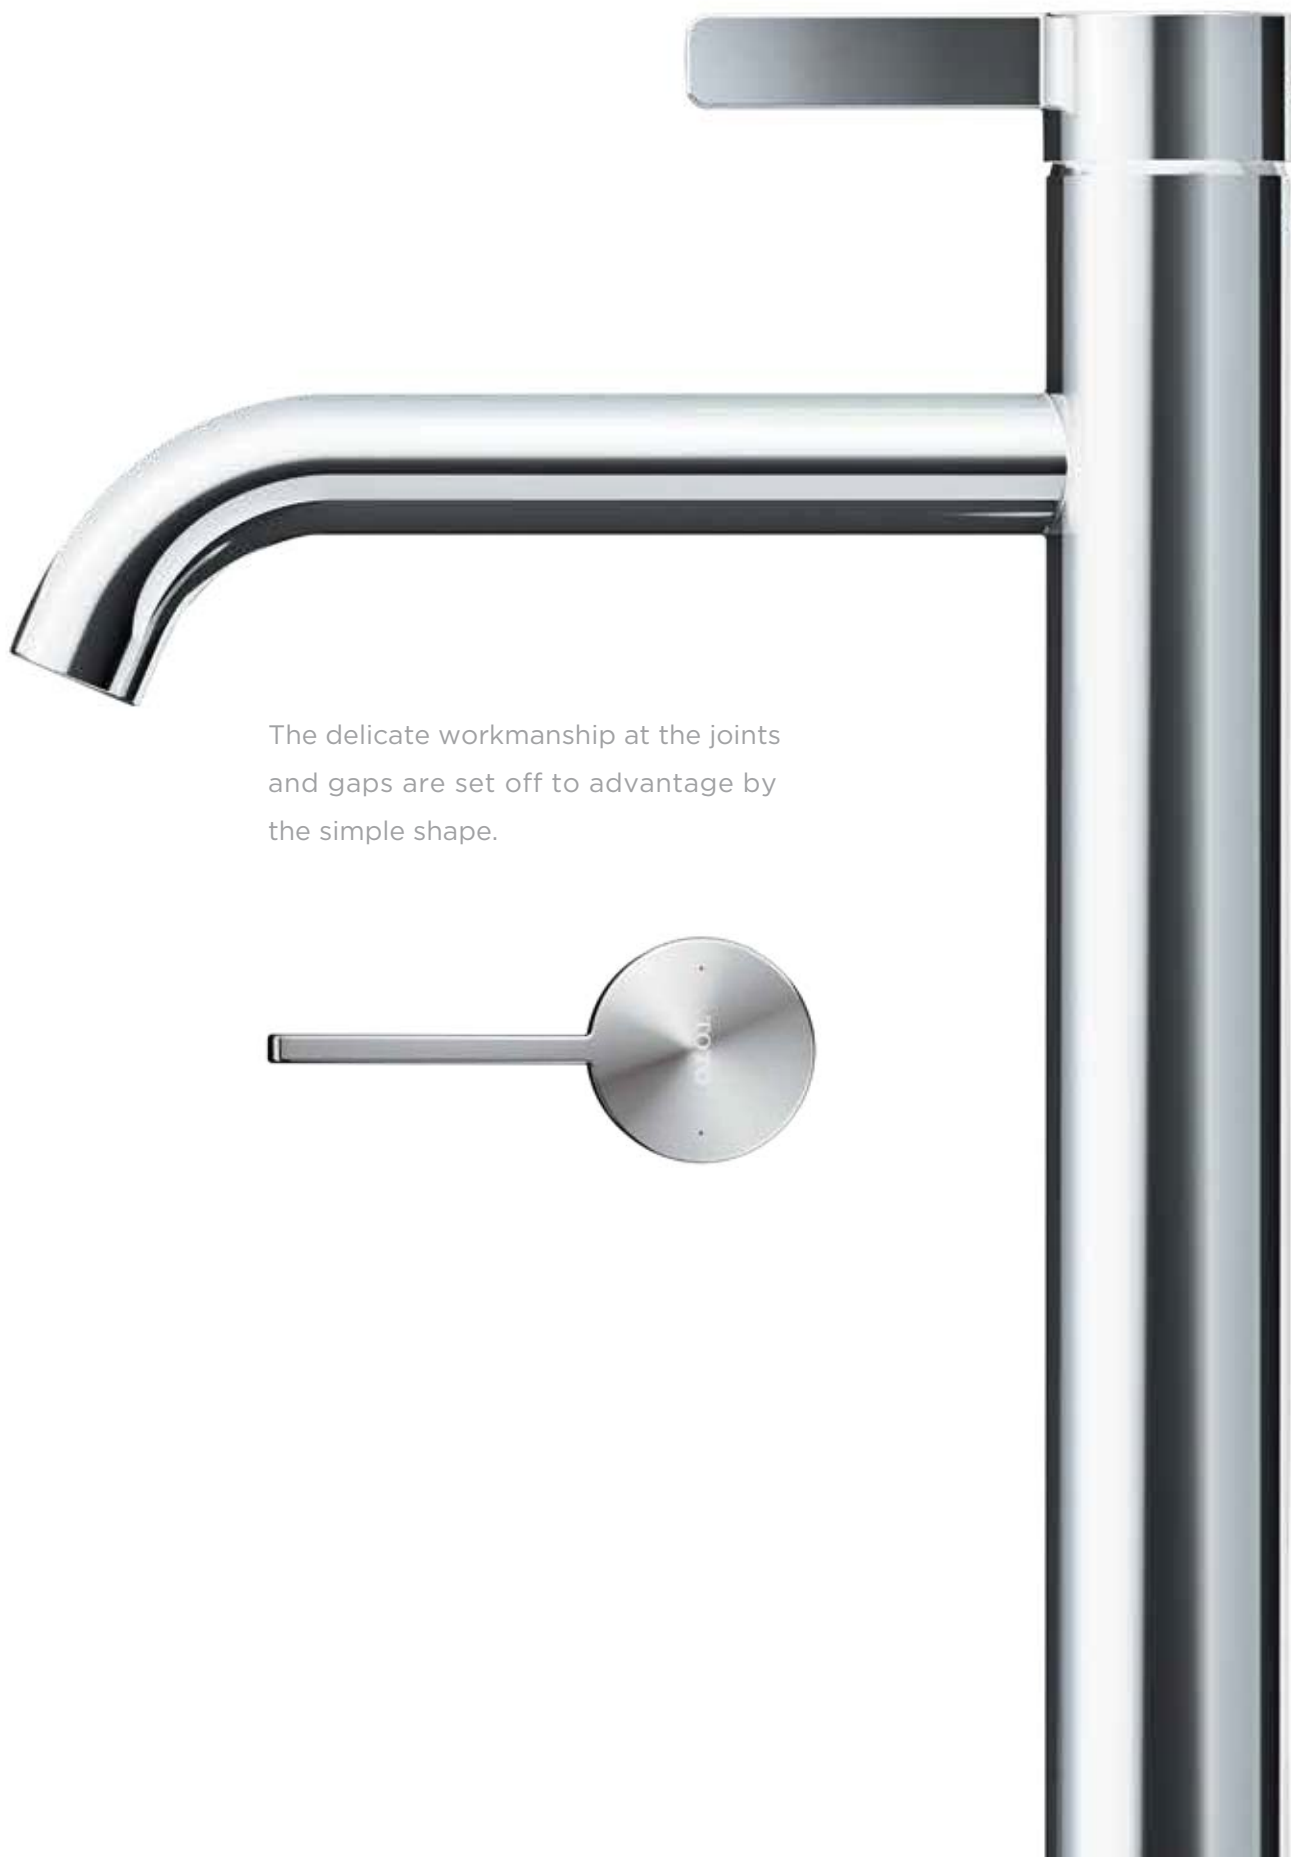

TUB SPOUT
MODERN S
TBG02001U

FOR G SERIES SHOWERS
See Page 25

*Available in #CP Polished Chrome only

ICONS

CHARTS

SHOWERS

FAUCETS

COLLECTIONS

ACCESSORIES

BATHTUBS

GF SERIES

The refined cylinder and fine finish inspire a high-end luxury feel.

The delicate workmanship at the joints and gaps are set off to advantage by the simple shape.

ICONS

CHARTS