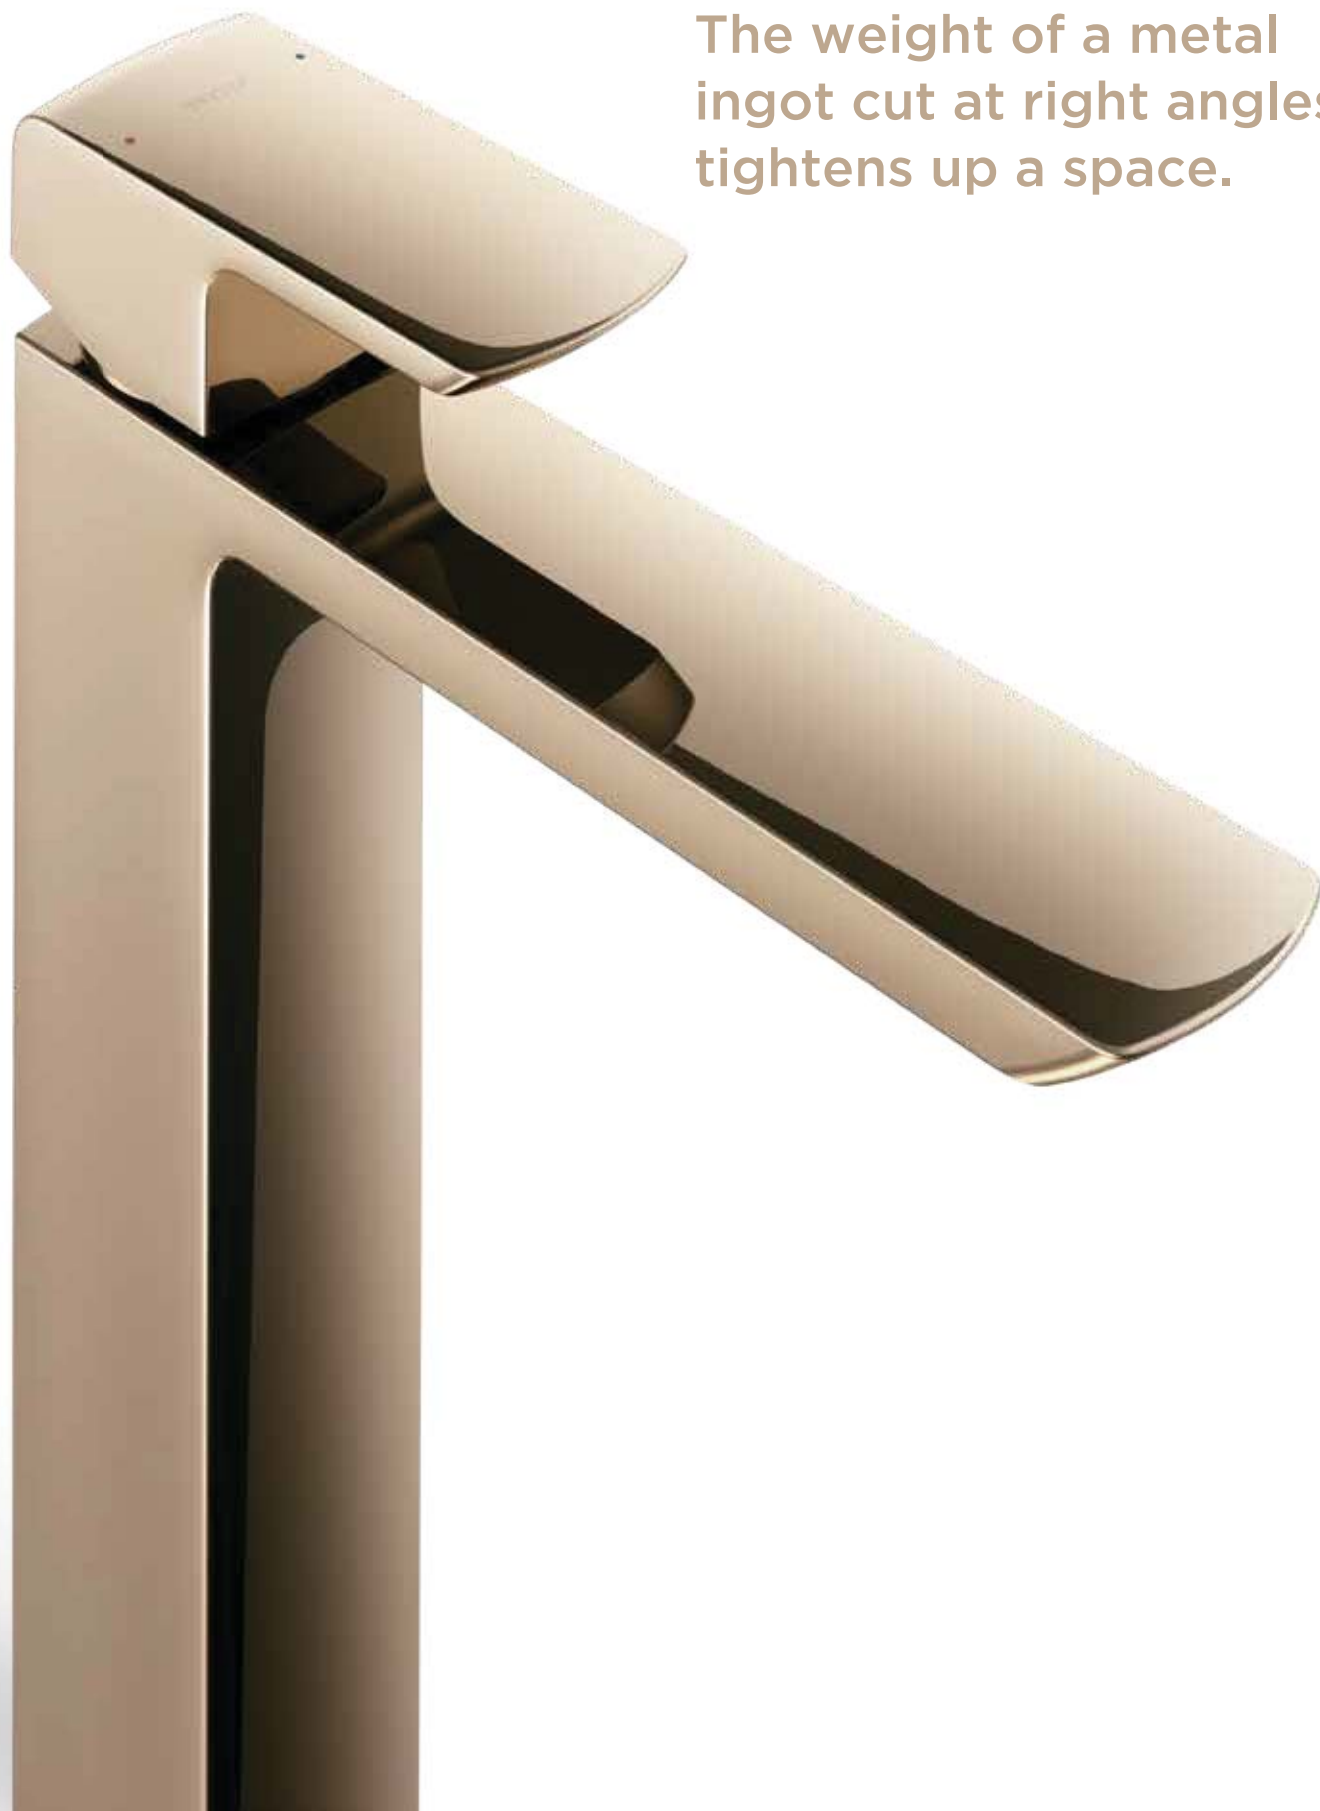

ACCESSORIES

BATHTUBS

GR SERIES

The design contrasts found in this marriage between sharply honed edges and the gentle curves at the top of the spout and handle generates a regal air while further bolstering its imposing sculptural beauty.

The weight of a metal
ingot cut at right angles
tightens up a space.

ICONS

CHARTS

SHOWERS

FAUCETS

COLLECTIONS

ACCESSORIES

BATHTUBS