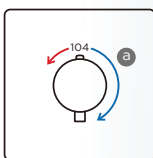

ROUND

TBV01102U
Three-way
Diverter Trim
with Off

TBV01406U
Thermostatic
Mixing Valve
Trim

TBN01101U
Three-way
Diverter Valve
with Off

TBN01001U
Mini Unit
Rough-In Box

SQUARE

TBV02102U
Three-way
Diverter Trim
with Off

TBV02401U
Thermostatic
Mixing Valve
Trim

TBN01101U
Three-way
Diverter Valve
with Off

TBN01001U
Mini Unit
Rough-In Box

AVAILABLE OPTIONS

ROUND

TBV01104U
Three-way
Diverter Trim

TBN01103U
Three-way Diverter
Valve

TBV01101U
Volume Control
Valve Trim

TBN01104U
Volume Control
Valve

TBV01406U
Thermostatic
Mixing Valve Trim

TBN01001U
Mini Unit
Rough-In Box

SQUARE

TBV02104U
Three-way
Diverter Trim

TBN01103U
Three-way Diverter
Valve

TBV02101U
Volume Control
Valve Trim

TBN01104U
Volume Control
Valve

TBV02401U
Thermostatic
Mixing Valve Trim

TBN01001U
Mini Unit
Rough-In Box