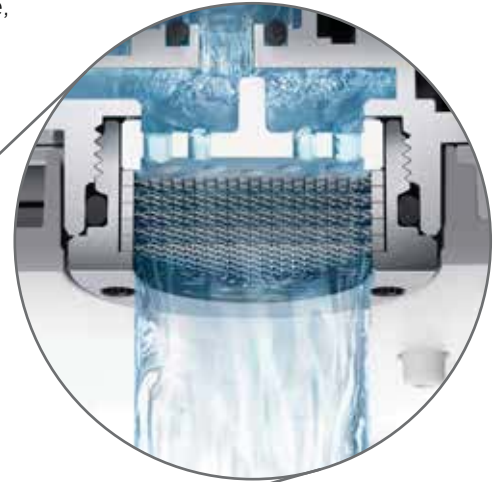

Utilizing a unique interior structure, the flow of water is controlled to provide a smoother shower.

LET NO HEAT ESCAPE. BE WARMER.

Smooth water release means less heat loss. The water cloaks your body, quickly warming it to the core. This feature is now available not only in conventional overhead showers, but handshowers too.