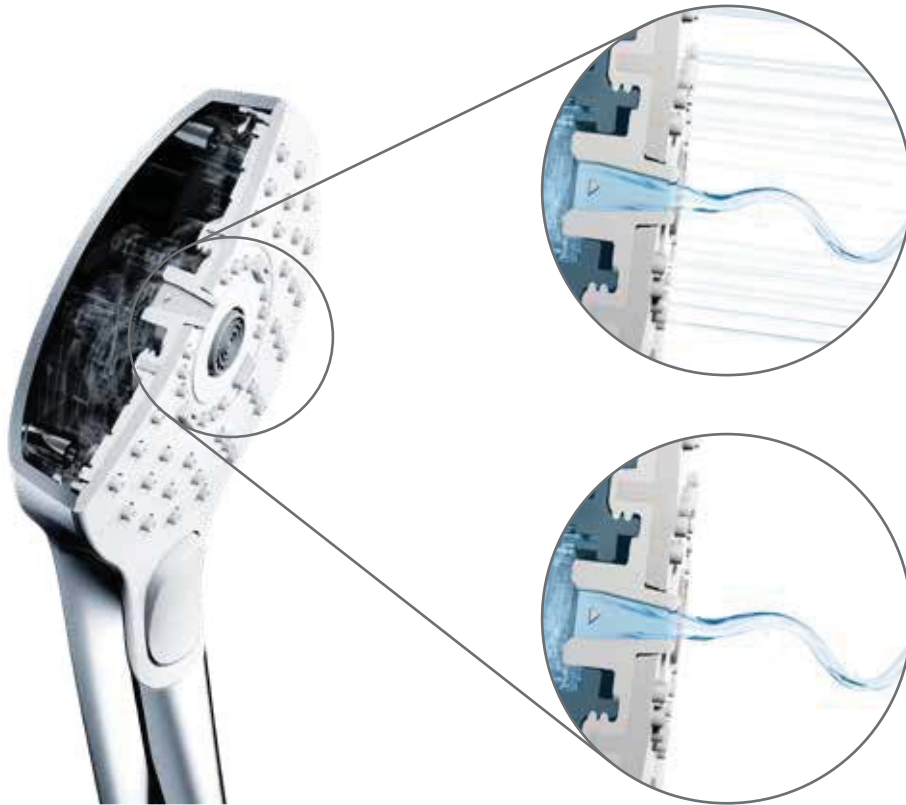

Utilizing a unique interior structure, the flow of water is controlled to provide a smoother shower.

LET NO HEAT ESCAPE. BE WARMER.

Smooth water release means less heat loss. The water cloaks your body, quickly warming it to the core. This feature is now available not only in conventional overhead showers, but handshowers too.

WARM SPA

CONVENTIONAL SHOWER

COMFORT WAVE®

ACTIVE WAVE®

A NEWLY DEVELOPED NOZZLE FOR GREATER COMFORT.

We newly developed our original shower nozzles with bigger droplets than conventional showers. Large drops of water swing and flow with power, delivering a comfortably stimulating shower while saving water. Feel refreshed with the moderate-intensity of COMFORT WAVE®, and invigorated with the high-intensity flow of ACTIVE WAVE®.