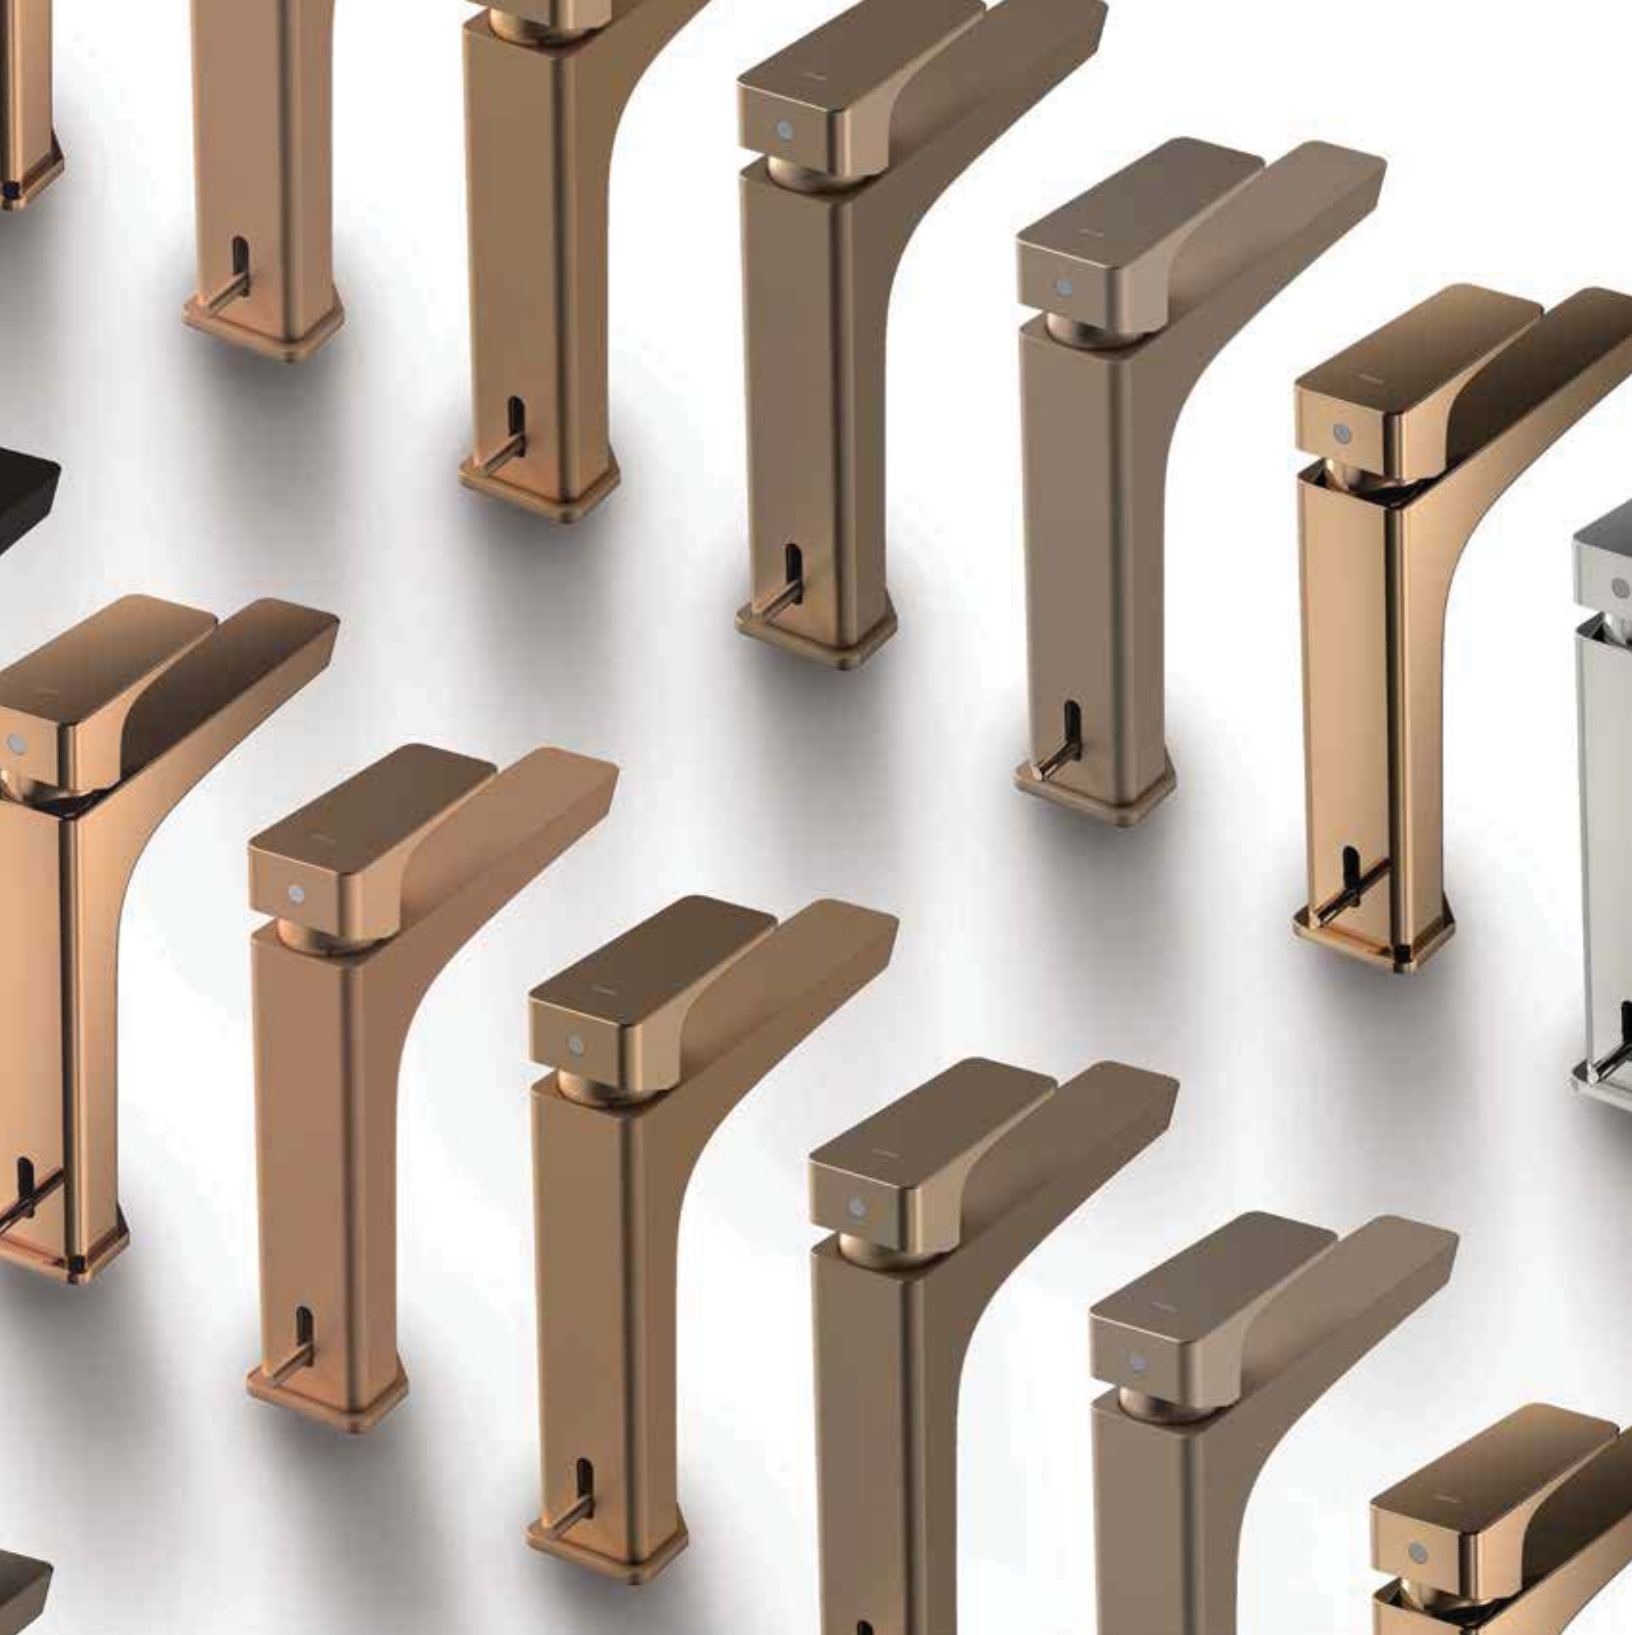

Many colors and finishes to brighten up carefully design spaces.

We offer rich, original colors and finishes that add an accent to spaces and facilitate advanced styling.