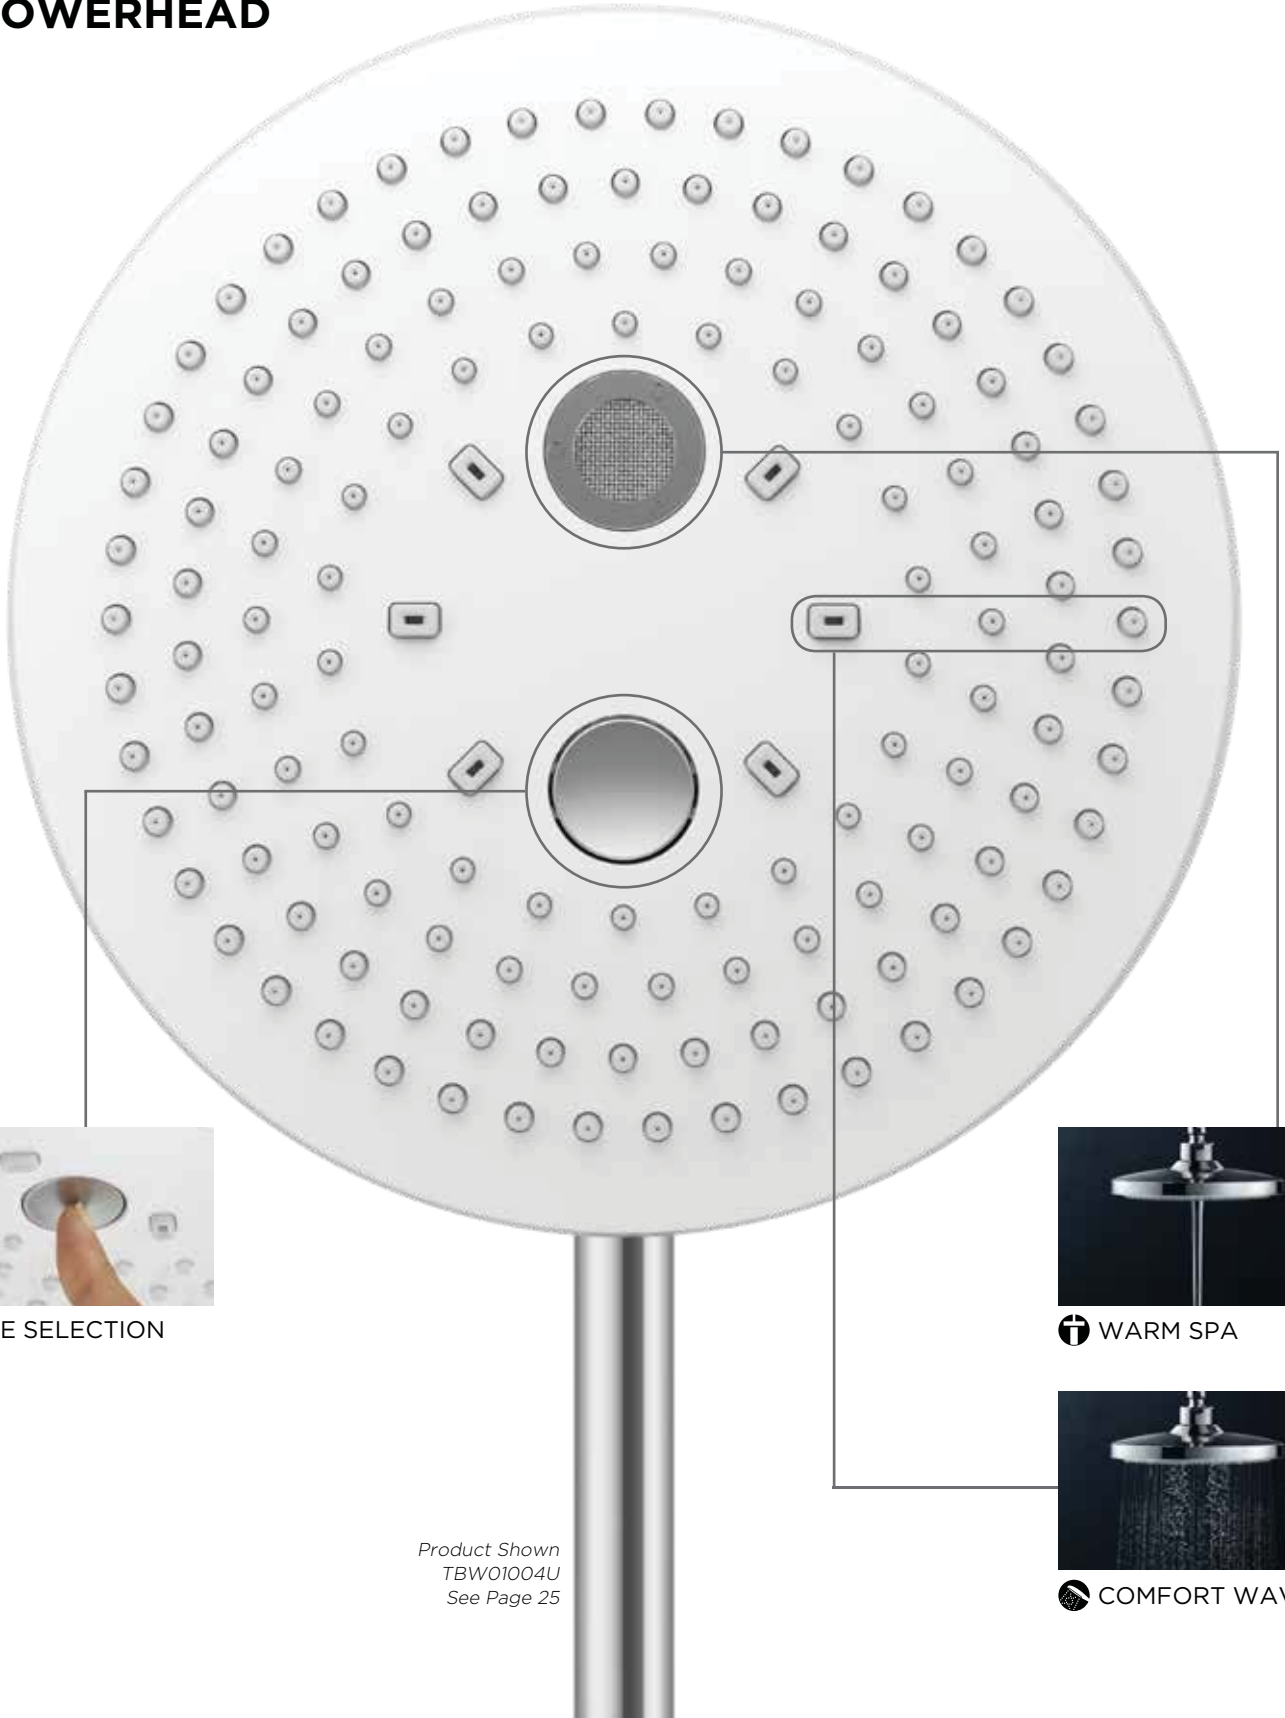

SHOWERHEAD