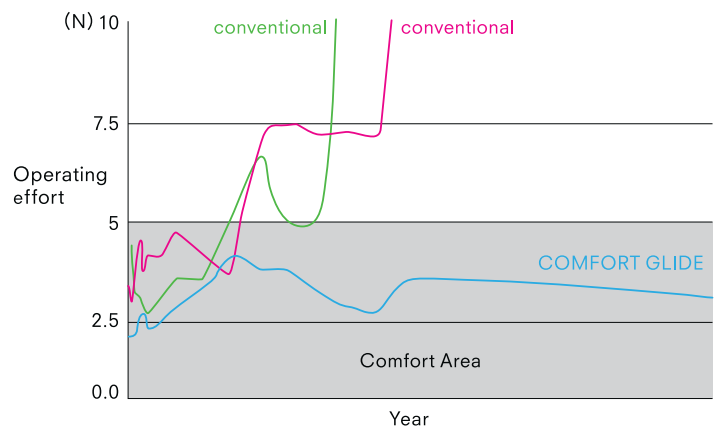

EASE OF USE, BASED IN SENSATION.

For TOTO, comfort does not simply mean comfort of movement. Ease of use, when it lasts a long time, becomes comfort in itself. For this purpose, TOTO has developed the internal valve based on the user's touch. Designed from the ground up to provide fundamental comfort in operation.

Special Coating for Prolonged Comfort

The ceramic disc, a core valve component, is covered with a special DLC (Diamond Like Carbon) coating. This ensures long-lasting quality over conventional faucets that use a greased valve.

EASY TO USE FOR A LIFETIME OF COMFORT.

The graph shows the number of years in use and its operating force. It is evident that comfort lasts for a long time with models featuring COMFORT GLIDE®.