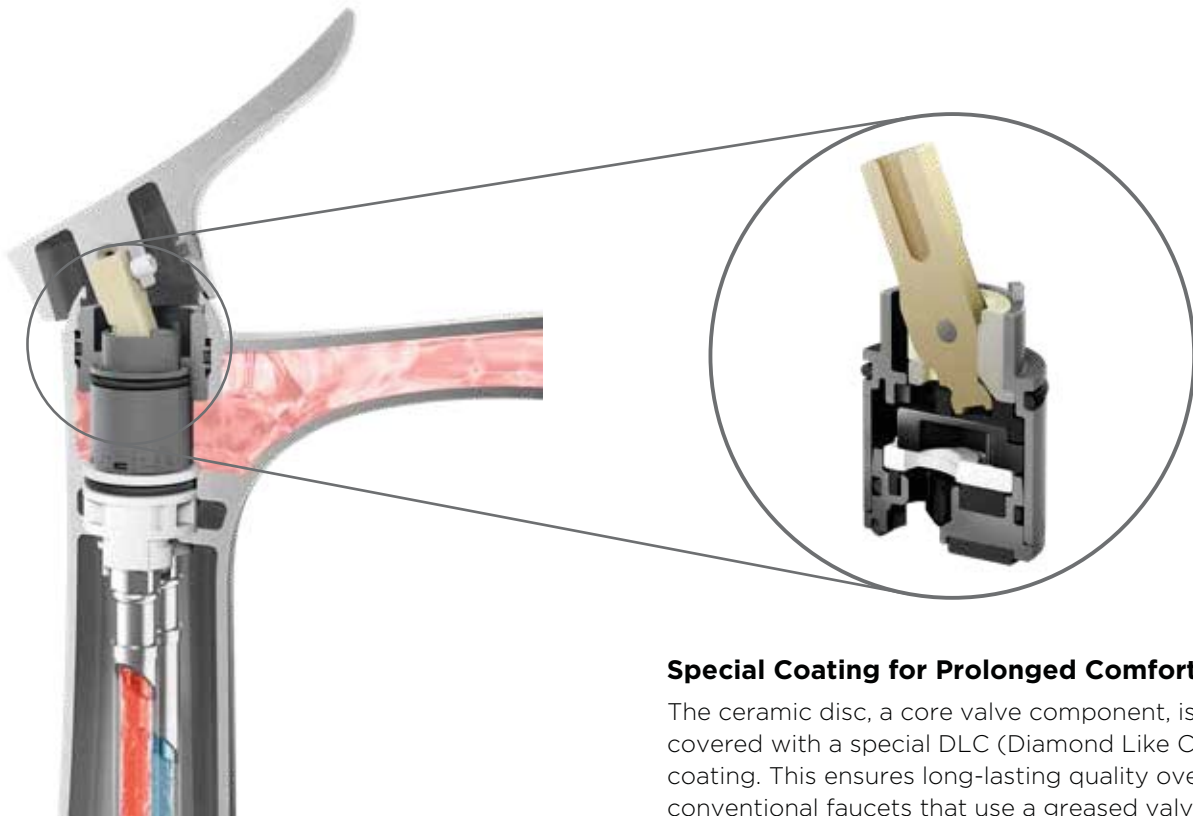

HANDS-FREE OPERATION

The ZN Faucet has sensors both for opening and closing the spout and for switching between hot and cold water. Simply waving the hand over each sensor operates it.

COMFORT GLIDE®

EASE OF USE, BASED IN SENSATION.

Special Coating for Prolonged Comfort

The ceramic disc, a core valve component, is covered with a special DLC (Diamond Like Carbon) coating. This ensures long-lasting quality over conventional faucets that use a greased valve.