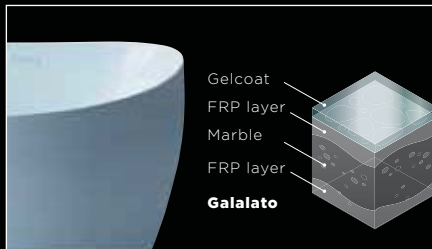

GALALATO® MATERIAL

Offering outstanding durability, the tub is made of Galalato artificial marble and constructed using TOTO’s innovative sandwich configuration.