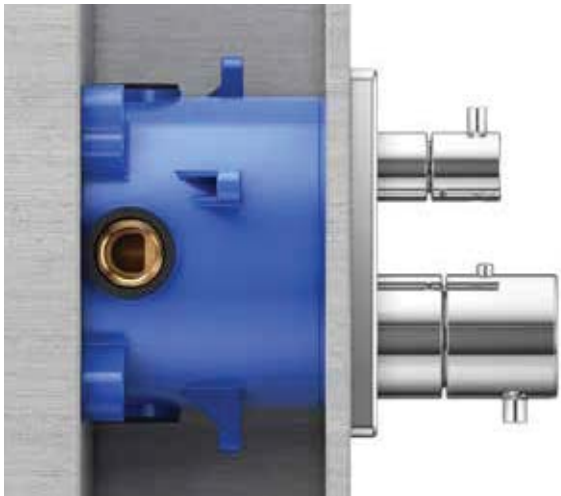

THE EXACT EXTERIOR YOU WANT.

TOTO's MINI UNIT is a technology that gives you more freedom. We don't match the concealed system to each trim, instead we use a shared module. You can choose the functionality you need such as a thermostat type or touch button type, and also make choices based on design features such as circle or square fixtures.