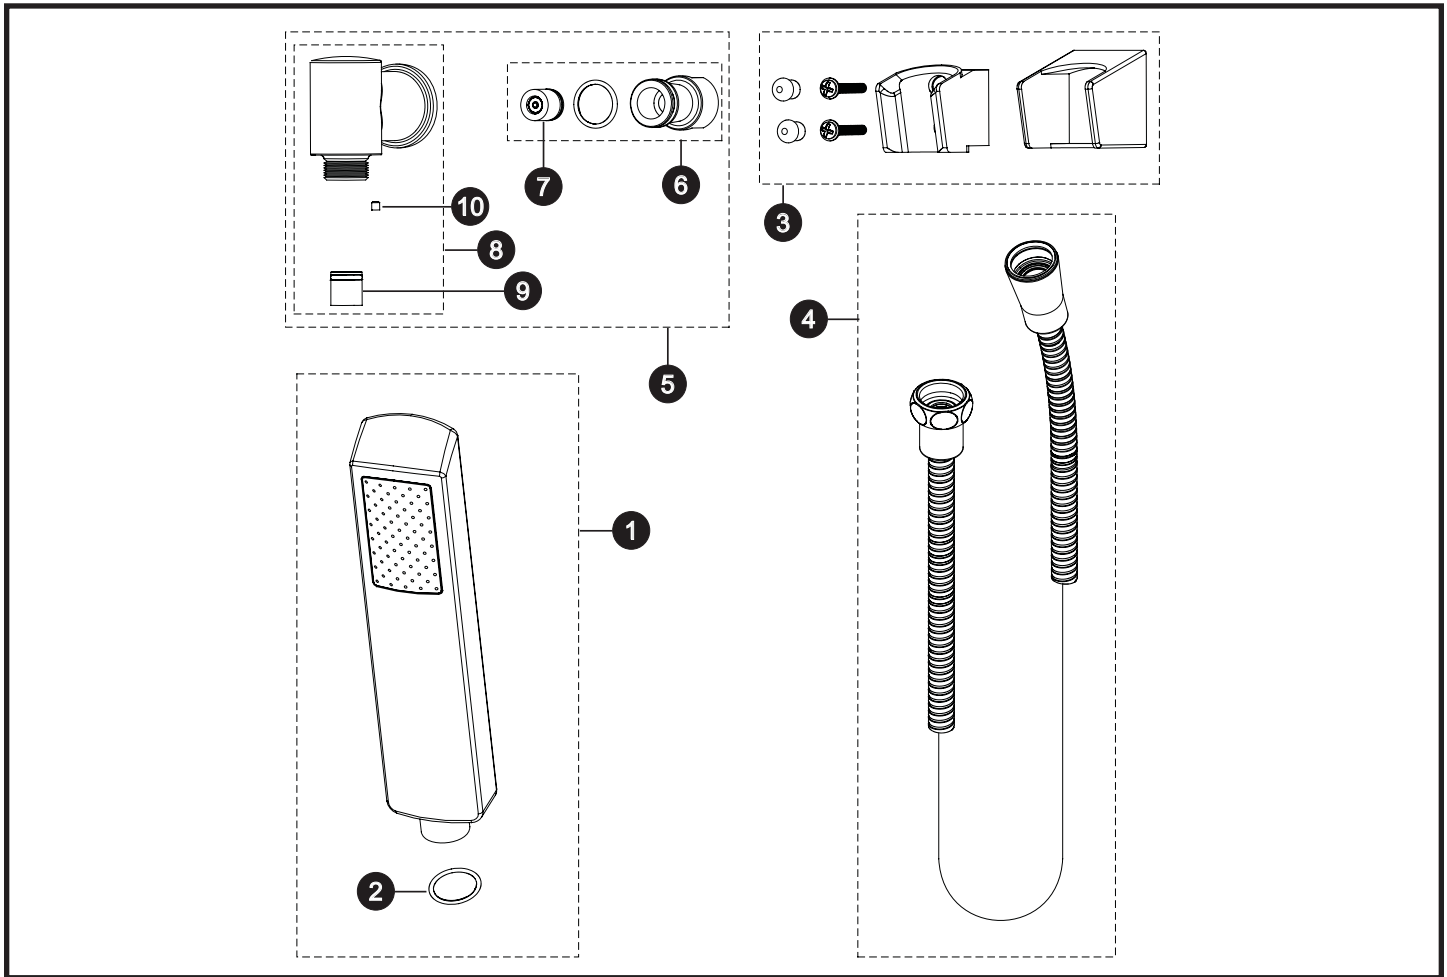

GUINEVERE®
HAND SHOWER SET

ITEM	PART	DESCRIPTION
1	THP4237#CP	HAND SHOWER HEAD
2	THP4070	O-RING
3	THP4336#CP	HAND SHOWER HOLDER
4	THP4071#CP	FLEX HOSE
5	THU4512#CP	SUPPLY ELBOW
6	THP4347	SUPPLY ELBOW ADAPTER
7	THP4089	CHECK VALVE
8	THP4346#CP	SHOWER ELBOW [EXPOSED]
9	THP4066	FLOW REGULATING CHECK VALVE
10	THP4014	SET SCREW