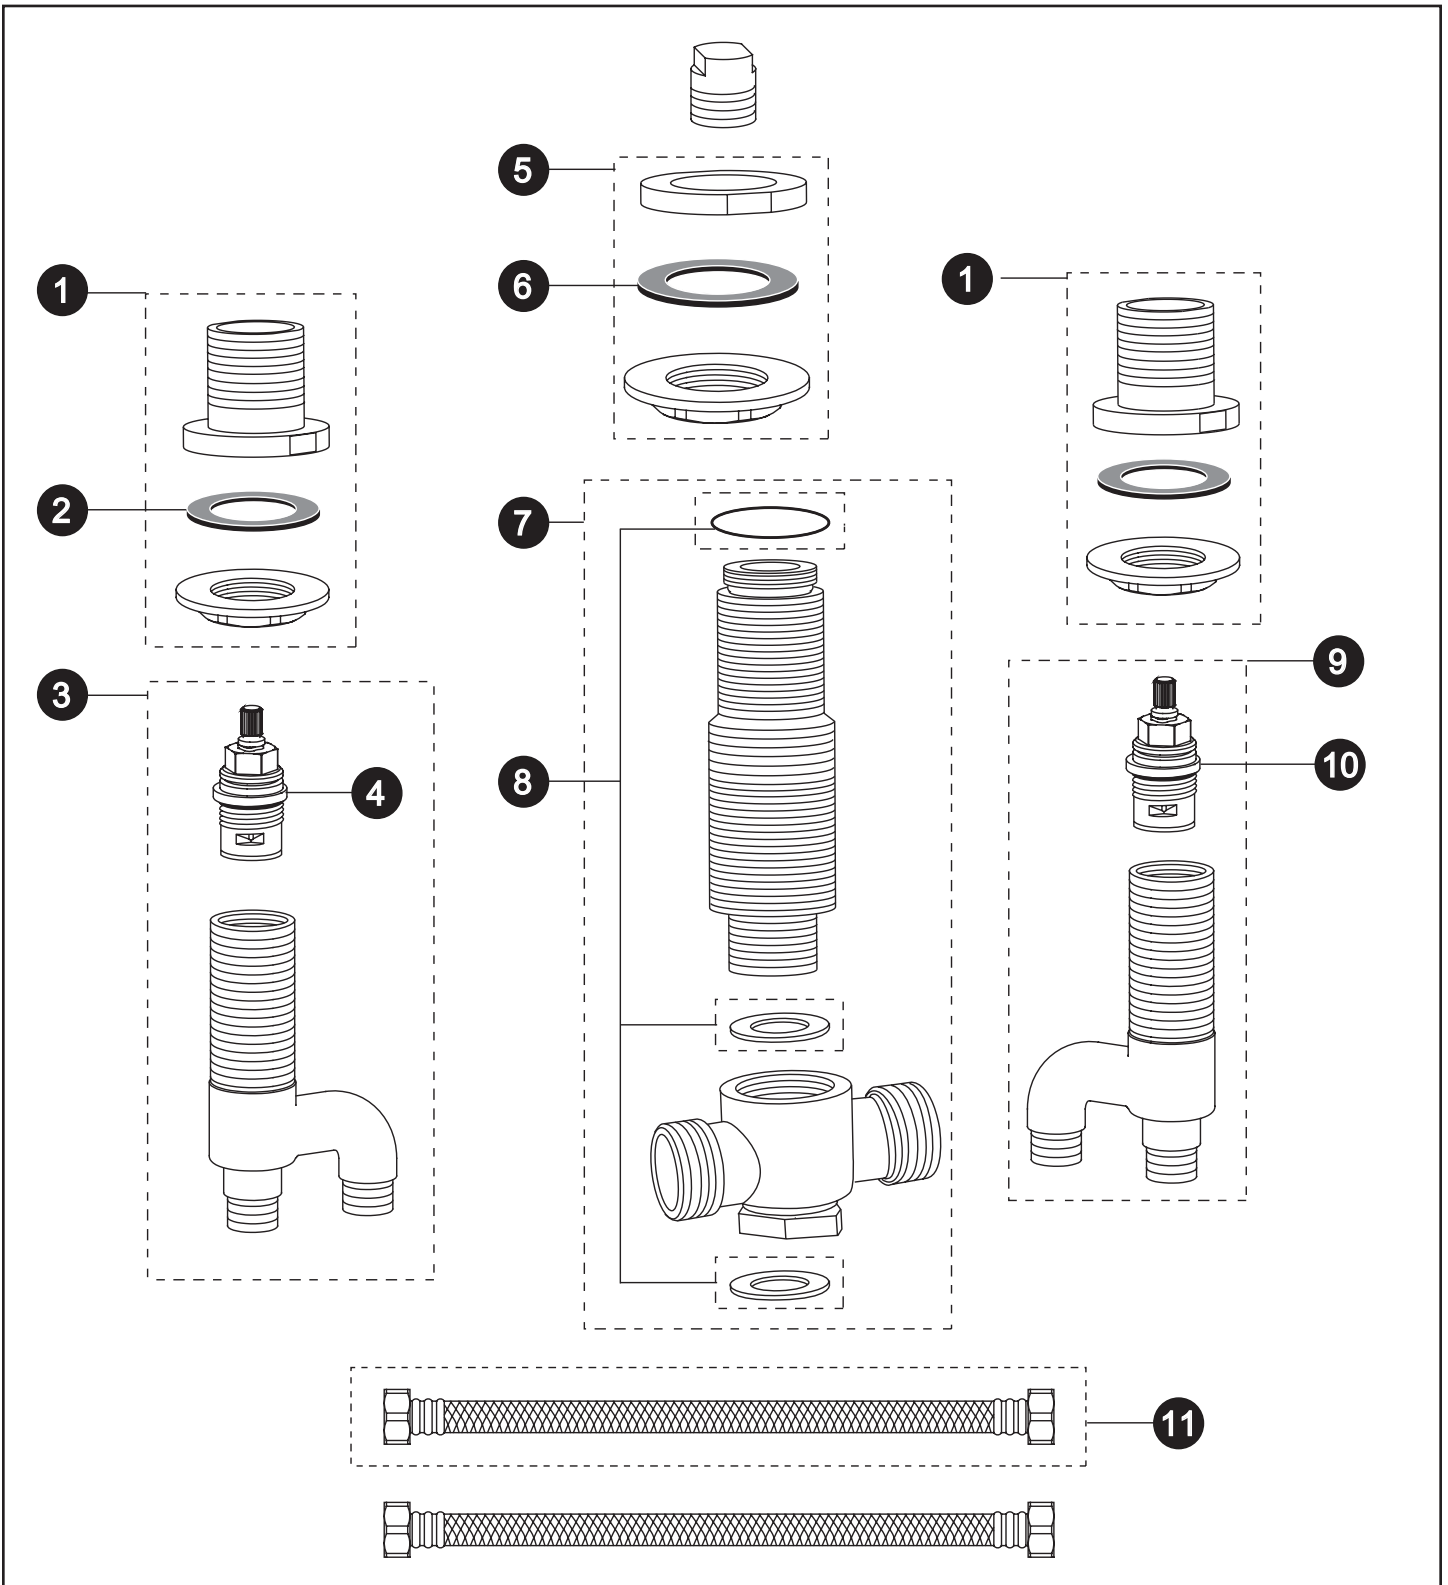

Soirée™
Deck Mount Bath Faucet -
Valve Only

**Soirée™
Deck Mount Bath Faucet -
Valve Only**

Item	Part	Description
1	THP4041	Valve Mounting Hardware
2	THP4042	Gasket
3	THP4043	Valve Assembly (Hot)
4	THP4021	Ceramic Cartridge (Hot)
5	THP4044	Shank Mounting Hardware
6	THP4045	Gasket
7	THP4046	Shank Assembly
8	THP4047	O-Ring & Gaskets
9	THP4048	Valve Assembly (Cold)
10	THP4040	Ceramic Cartridge (Cold)
11	THP4049	Flex Hose