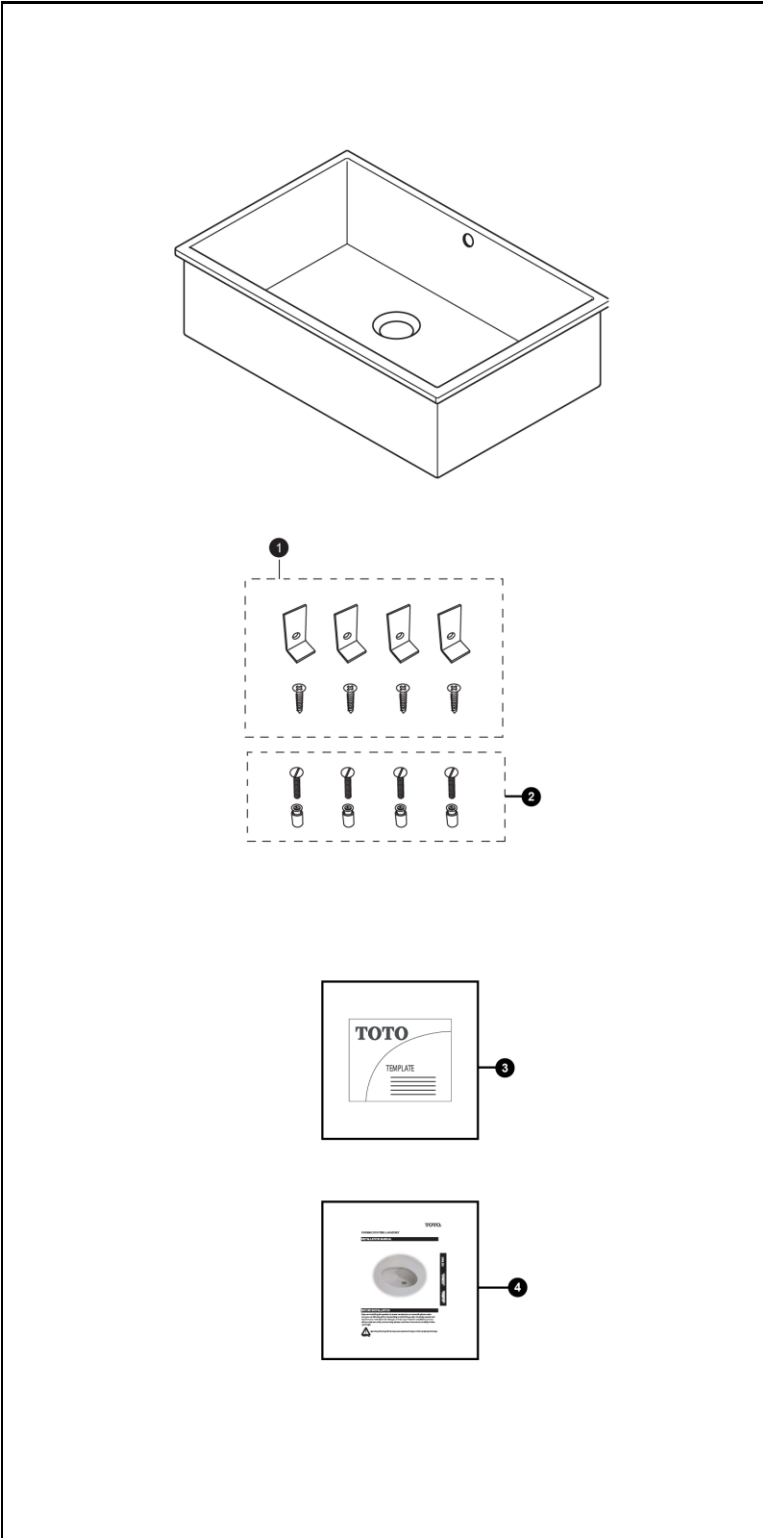

**Vernica® Design I
Under Counter Lavatory**

Item	Part	Description
1	THU408	Mounting set, UC lav, standard rim
2	THU410	Anchor set, UC lav, hard surface
3	0GU138	Template, LT156
4	0GU035-5	Installation and Owner's Manual, UC lav

Note:

Product Number Explanations	
Under Counter Lavatory	Colors
(LT) Lavatory (156) Model	(#01) Cotton

Actual Product may vary slightly from illustration.