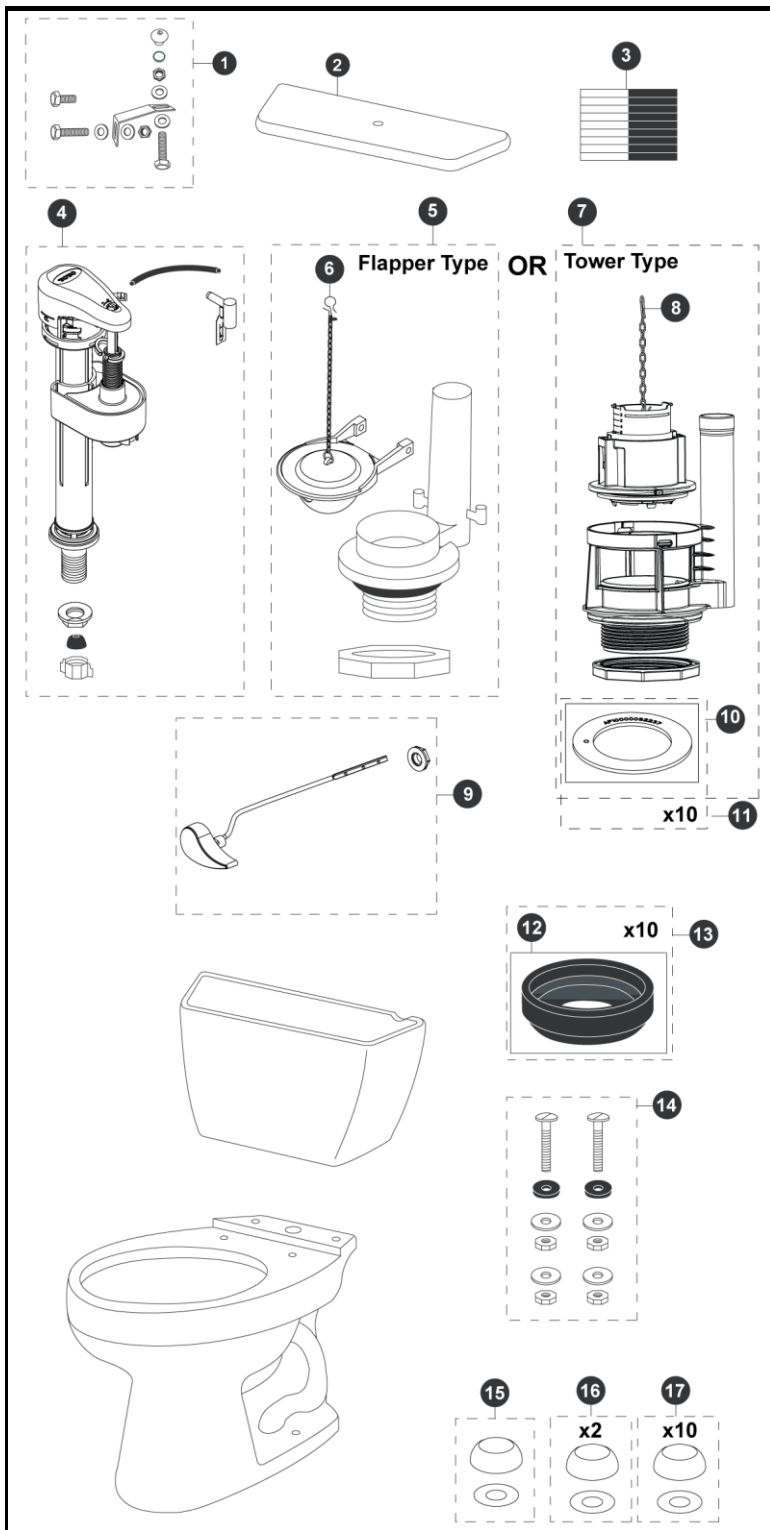

**Drake®**  
**1.6 Gpf Toilet, Round,**  
**G-MAX®, 12" Rough-In**  
**Bolt Down Tank Lid**

Item	Part	Description
1	THU089	Bolt Down Set
2	TCU743BCR#01	Bolt Down Tank Lid w/ Velcro - Cotton
	TCU743BCR#03	Bolt Down Tank Lid w/ Velcro - Bone
	TCU743BCR#11	Bolt Down Tank Lid w/ Velcro - Colonial White
	TCU743BCR#12	Bolt Down Tank Lid w/ Velcro - Sedona Beige
	TCU743BCR#51	Bolt Down Tank Lid w/ Velcro - Ebony
3	THU107	Velcro Tape
4	TSU53A	Fill Valve
5	THU129P-A	Flush Valve
6	THU500S	Flapper w/ Chain
7	THU443.10B-A	Drain Valve for Tower Type
8	THU440-A	Flush Tower
9	THU068#01	Trip Lever - Cotton
	THU068#03	Trip Lever - Bone
	THU068#11	Trip Lever - Colonial White
	THU068#12	Trip Lever - Sedona Beige
	THU068#51	Trip Lever - Ebony
	THU068#CP	Trip Lever - Chrome Plated
	THU068#BN	Trip Lever - Brushed Nickel
	THU068#PN	Trip Lever - Polished Nickel
10	THU407	Seal Gasket (1 piece)
11	THU370	Seal Gasket (10 pieces)
12	9BU024E	3" Tank to Bowl Gasket
13	THU131	Tank to Bowl Gaskets (10 pieces)
14	TSU01D	Tank Mounting Kit
15	THU044#01	Bolt Cap Set - Cotton (1 set)
	THU044#03	Bolt Cap Set - Bone (1 set)
	THU044#11	Bolt Cap Set - Colonial White (1 set)
	THU044#12	Bolt Cap Set - Sedona Beige
	THU044#51	Bolt Cap Set - Ebony
16	THU044S#01	Bolt Cap Sets - Cotton (2 pieces)
	THU044S#03	Bolt Cap Sets - Bone (2 pieces)
	THU044S#11	Bolt Cap Sets - Colonial White (2 pieces)
	THU044S#12	Bolt Cap Sets - Sedona Beige (2 pieces)
	THU044S#51	Bolt Cap Sets - Ebony (2 pieces)
17	THU098#01	Bolt Cap Sets - Cotton (20 pieces)
	THU098#03	Bolt Cap Sets - Bone (20 pieces)
	THU098#11	Bolt Cap Sets - Colonial White (20 pieces)

**Note:**

**Product Number Explanations**

Two-Piece Toilet	Tank	Bowl
(CST) Gravity Type Toilet	(ST) Tank	(C) Bowl
(743) Model	(743) Model	(743) Model
(S) G-MAX®	(S) G-MAX®	(S) G-MAX®
(B) Bolt Down Tank Lid	(B) Bolt Down Tank Lid	(B) Bolt Down Tank Lid

Actual Product may vary slightly from illustration.